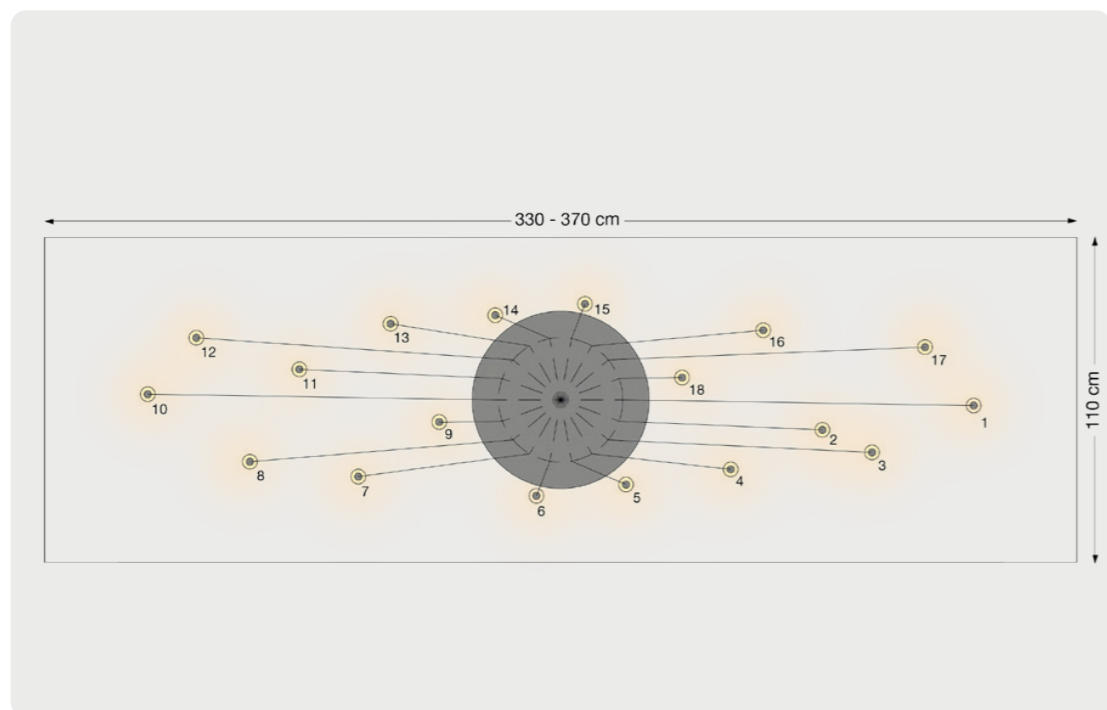

Coro moon spider 18

Predefined model variant for a room height of 280 - 320 cm

Occhio