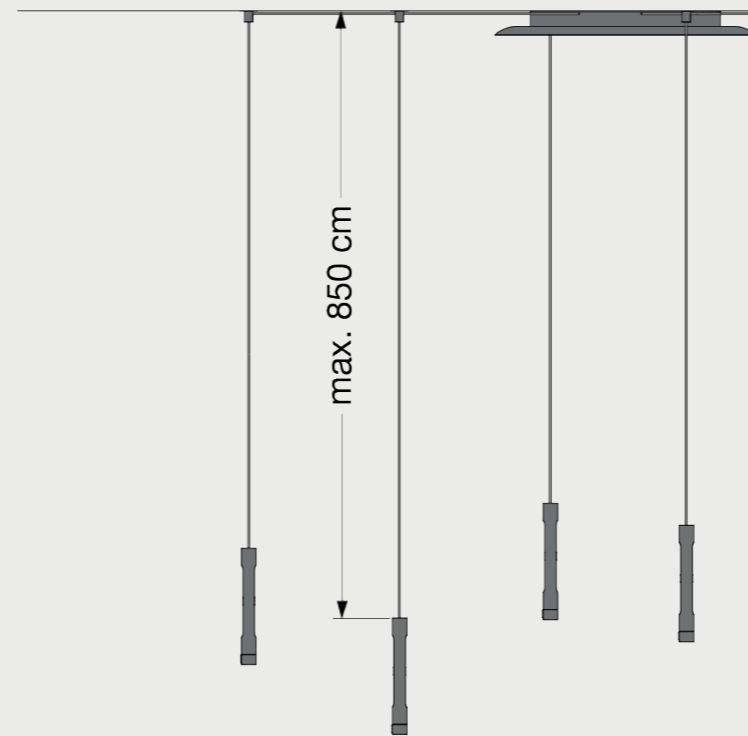

The pendant length can be adjusted up to a total cable length of 10 m (max. pendant length from the ceiling to the head approx. 8.5 m). The prerequisite for the special length is that all head positions remain unchanged, apart from the pendant length. The luminaire arrangement (proportion) remains the same.

The 10 m result from the cable on the ceiling (from the canopy to the cable suspension) and the pendant length (from the ceiling to the upper edge of the head). There is a surcharge of €50 (including VAT) per head for the special length. The price for the special length always applies to all heads.

All lengths that deviate from the predefined model variants (shorter or longer) are considered special lengths.

Free planning

For deviating situations that cannot be represented with predefined model variants or special lengths, and for which a free arrangement of the heads is to be implemented, we offer personalized planning. This includes an exclusive initial draft and individual customization.

The luminaire price includes the price for the special length (+€50 per head).

The planning service must be commissioned before ordering. Personalized planning spider 6-9: €250 Personalized planning spider 12-18: €400

Special lengths and free planning can be requested using the order form in the partner portal.

All cable lengths are specified excluding the length of the heads

Cable lengths without head