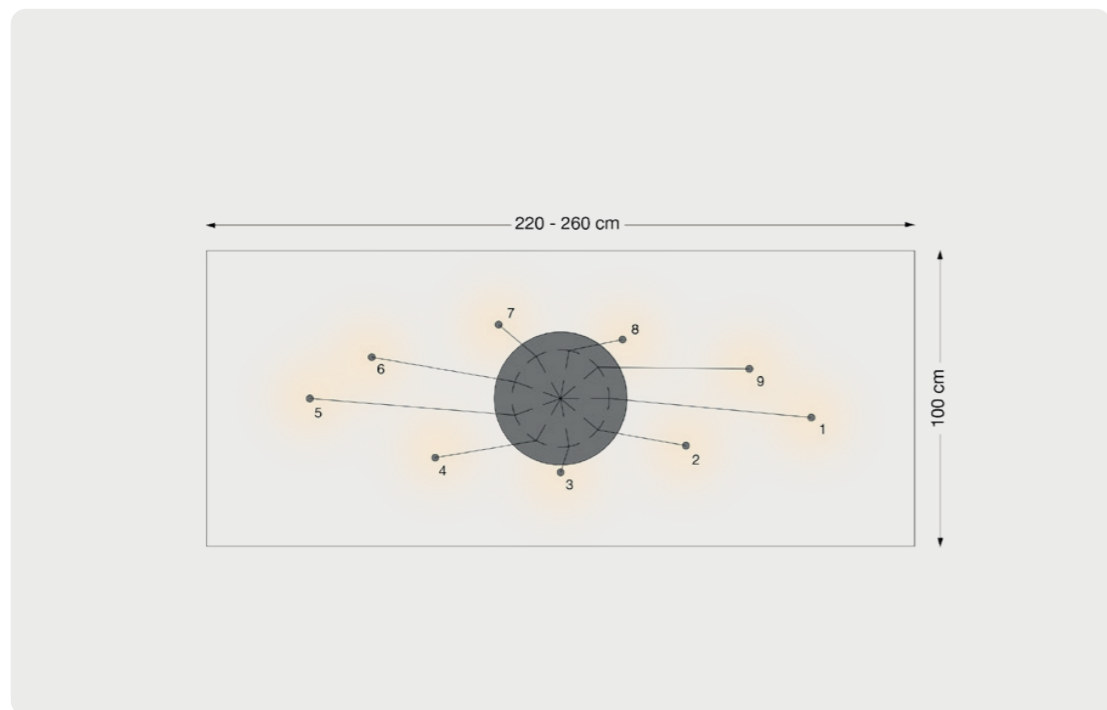

Coro spider 9

Predefined model variant for a room height of 240–280 cm

Occhio