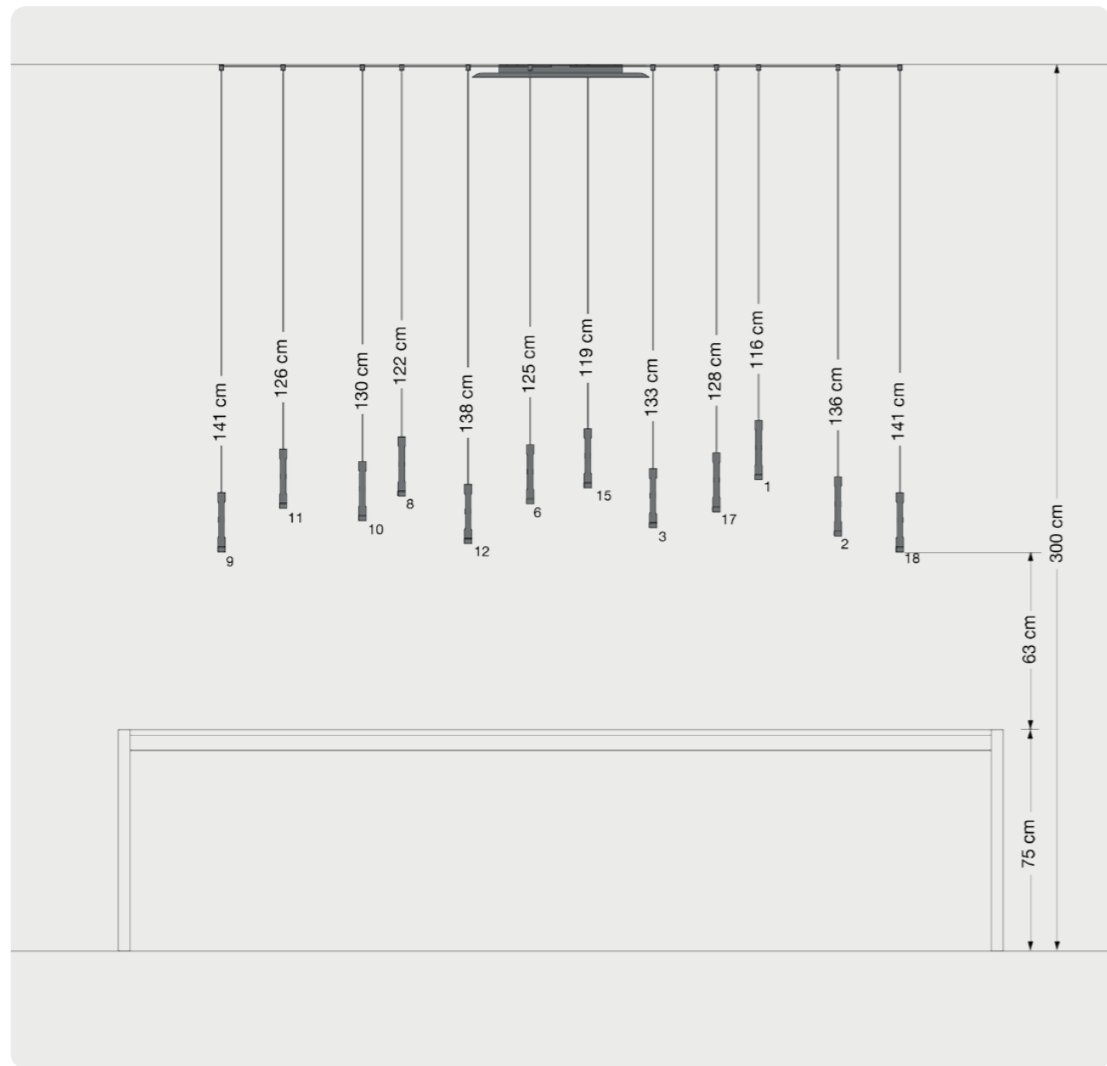

The positions of the heads and the specified suspension lengths are design recommendations for optimal staging in the application.

The positions of the cable suspensions and the total cable length per head (horizontal cable length plus suspension length) are specified in the respective installation instructions.

Occhio

Coro moon spider 9

Predefined model variant for a room height of 240–280 cm

Occhio

Coro spider 12

Predefined model variant for a room height of 280 - 320 cm

Occhio

Coro moon spider 12