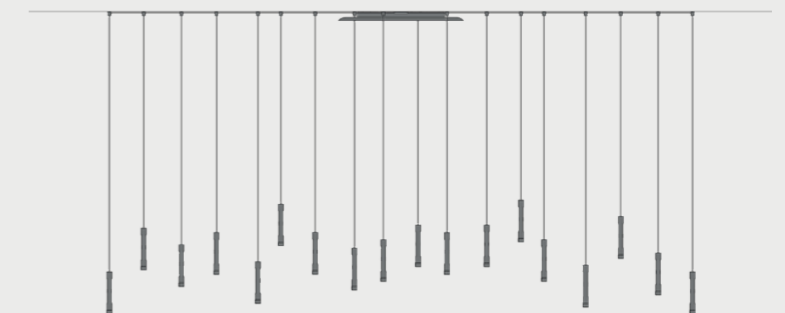

Coro | Coro moon spider 9

table L 220 - 260 cm | W 100 cm | H 75 cm
room height 240 - 280 cm

Coro | Coro moon spider 12

table L 280 - 320 cm | W 110 cm | H 75 cm
room height 280 - 320 cm

Coro | Coro moon spider 18

table L 330 - 370 cm | W 110 cm | H 75 cm
room height 280 - 320 cm

Coro | Coro moon spider

Special lengths and free planning

Special lengths

The pendant length can be adjusted up to a total cable length of 10 m (max. pendant length from the ceiling to the head approx. 8.5 m). The prerequisite for the special length is that all head positions remain unchanged, apart from the pendant length. The luminaire arrangement (proportion) remains the same.