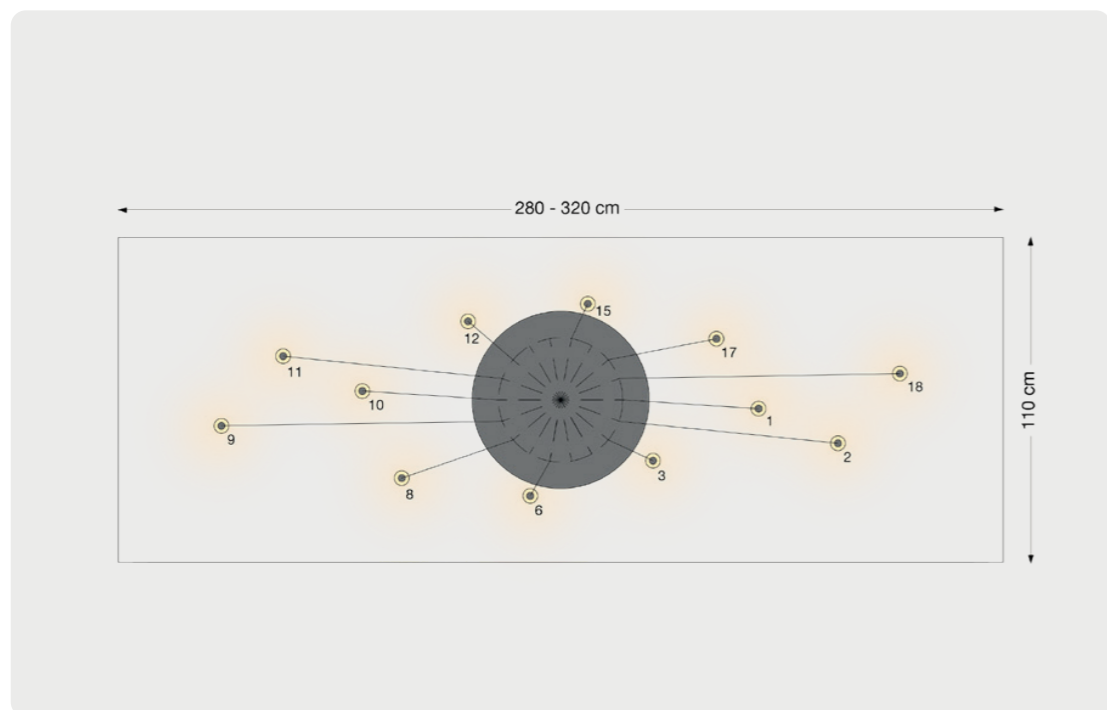

Coro moon spider 12

Predefined model variant for a room height of 280 - 320 cm