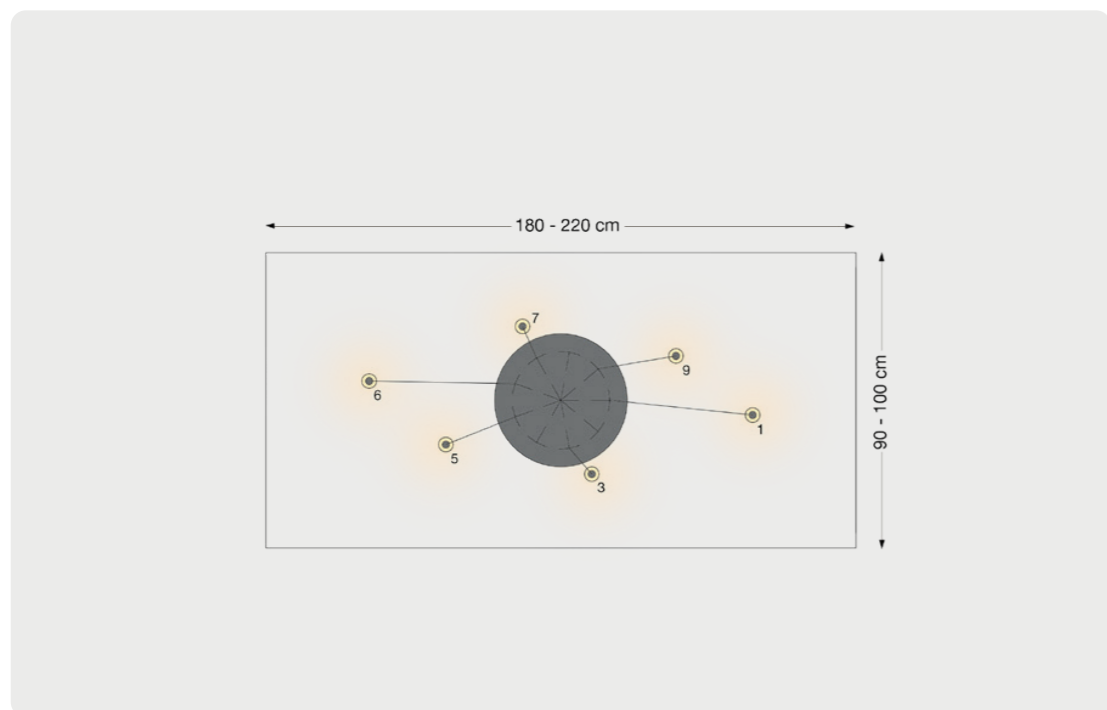

Occhio

Coro spider 6

Predefined model variant for a room height of 240–280 cm

Occhio

Coro moon spider 6

Predefined model variant for a room height of 240–280 cm

Coro spider 9

Predefined model variant for a room height of 240–280 cm