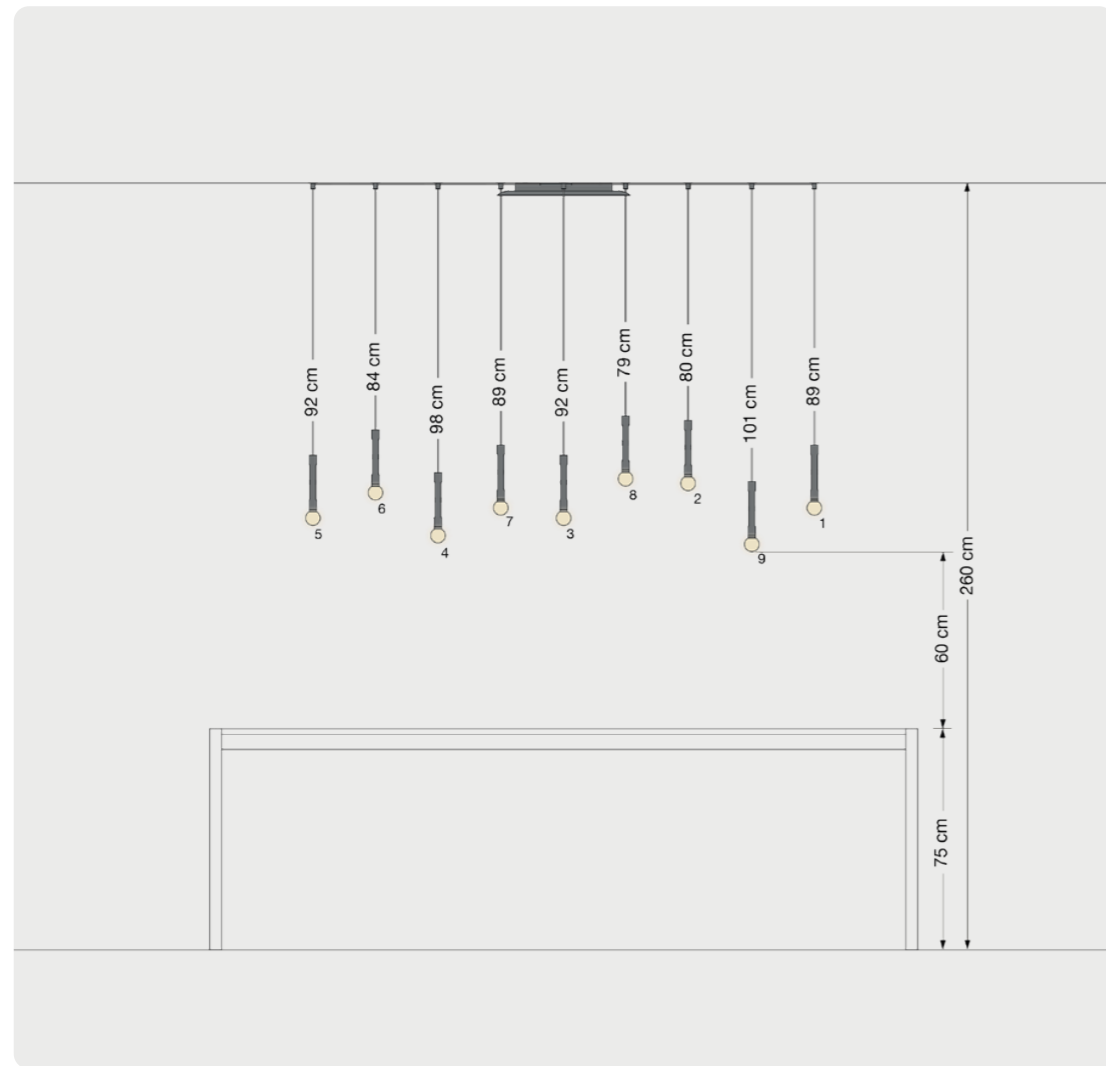

Occhio

Coro spider 6

Predefined model variant for a room height of 240–280 cm

Occhio

Coro moon spider 6

Predefined model variant for a room height of 240–280 cm

Coro spider 9

Predefined model variant for a room height of 240–280 cm

Occhio

Coro moon spider 9

Predefined model variant for a room height of 240–280 cm

Occhio

Coro spider 12

Predefined model variant for a room height of 280 - 320 cm

Occhio

Coro moon spider 12