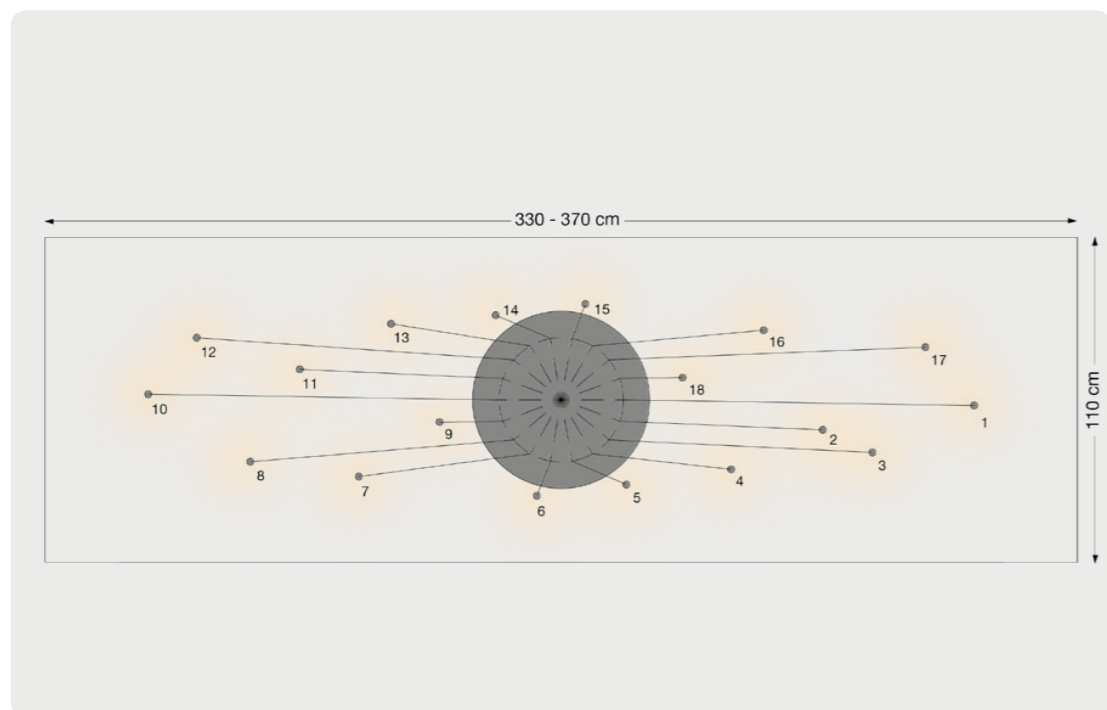

Coro spider 18

Predefined model variant for a room height of 280 - 320 cm

Occhio