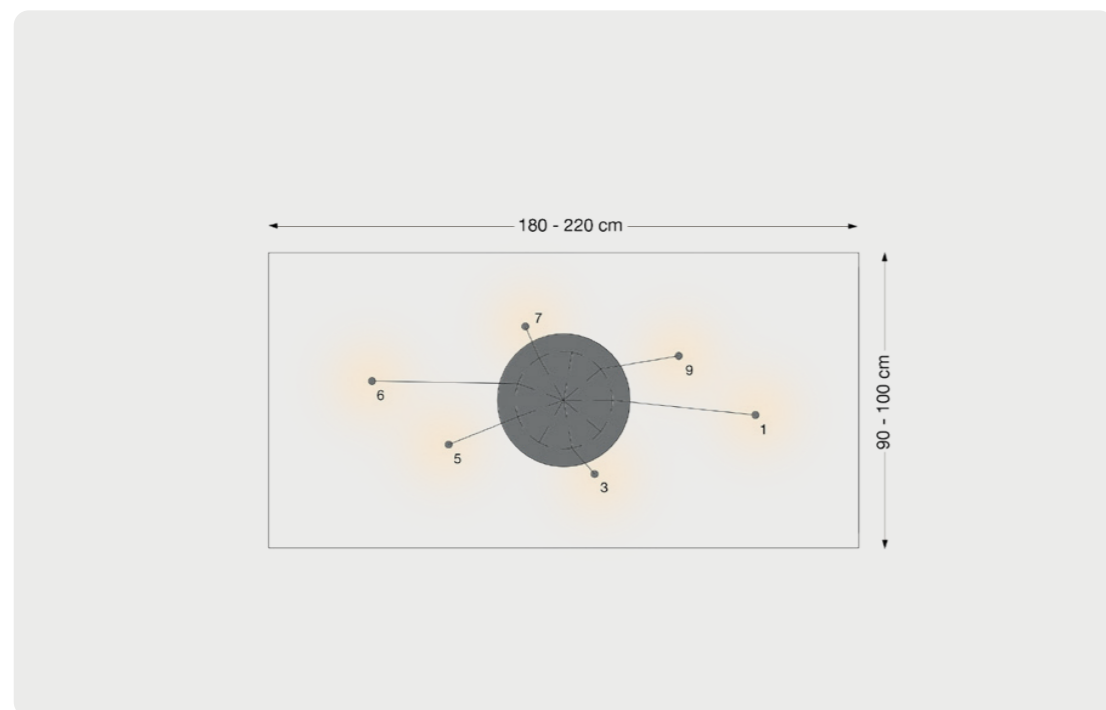

Occhio

Coro spider 6

Predefined model variant for a room height of 240–280 cm

Occhio

Coro moon spider 6

Predefined model variant for a room height of 240–280 cm

Coro spider 9

Predefined model variant for a room height of 240–280 cm