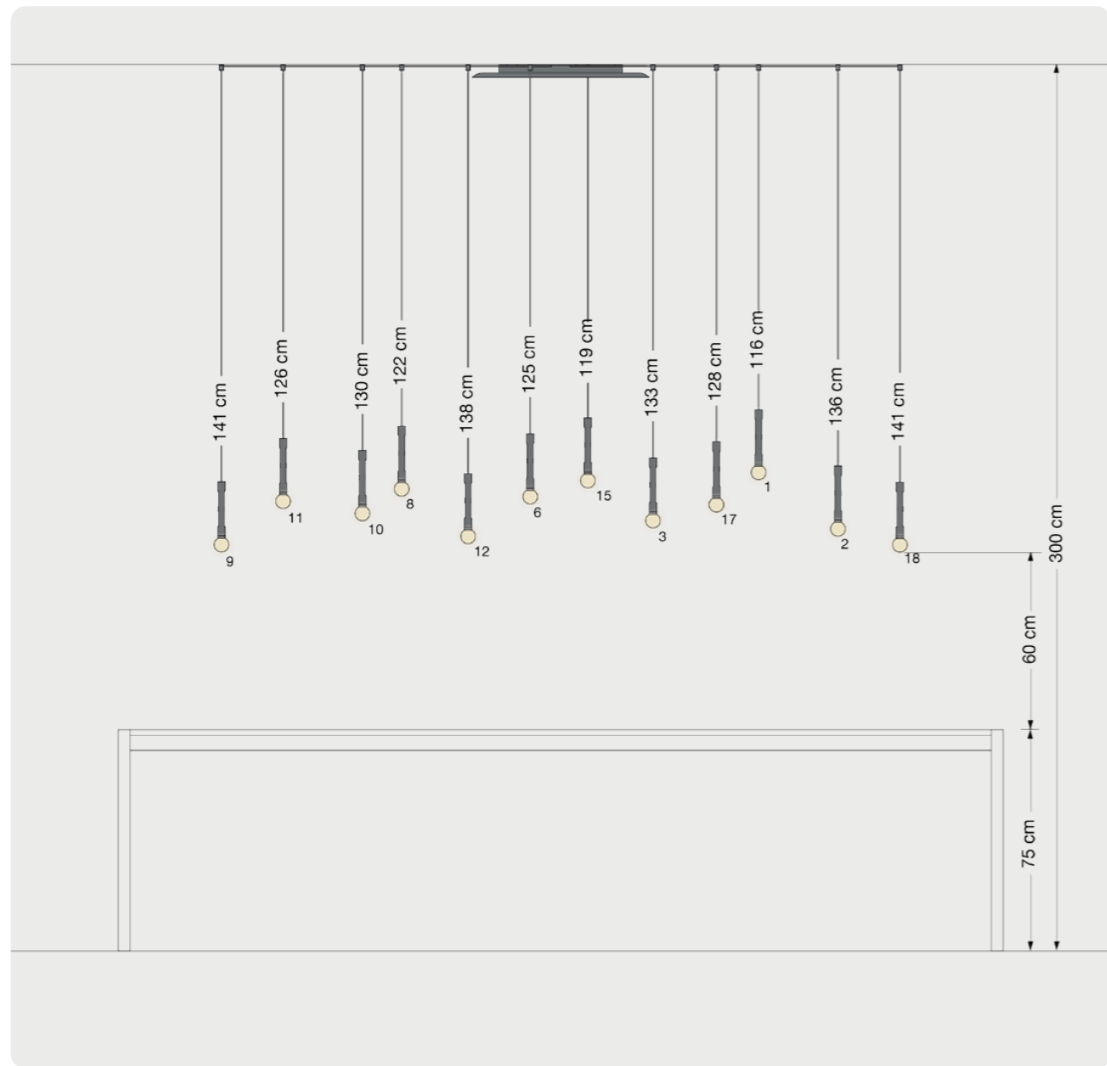

Coro moon spider 12

Predefined model variant for a room height of 280 - 320 cm