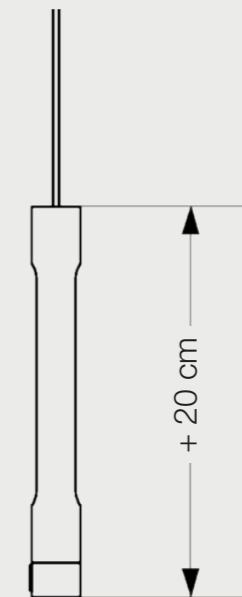

The suspension lengths specified below refer to a room height of 260 cm for the spider 6/9 and 280 cm for the spider 12/18

Coro | Coro moon spider 6

table L 180 - 220 cm | W 90 - 100 cm | H 75 cm
room height 240 - 280 cm

Coro | Coro moon spider 9

table L 220 - 260 cm | W 100 cm | H 75 cm
room height 240 - 280 cm

Coro | Coro moon spider 12

table L 280 - 320 cm | W 110 cm | H 75 cm
room height 280 - 320 cm

Coro | Coro moon spider 18

table L 330 - 370 cm | W 110 cm | H 75 cm
room height 280 - 320 cm

Coro | Coro moon spider

Special lengths and free planning

Special lengths

The pendant length can be adjusted up to a total cable length of 10 m (max. pendant length from the ceiling to the head approx. 8.5 m). The prerequisite for the special length is that all head positions remain unchanged, apart from the pendant length. The luminaire arrangement (proportion) remains the same.

Special lengths and free planning can be requested using the order form in the partner portal.

All cable lengths are specified excluding the length of the heads

Cable lengths without head

Coro head

Coro moon head