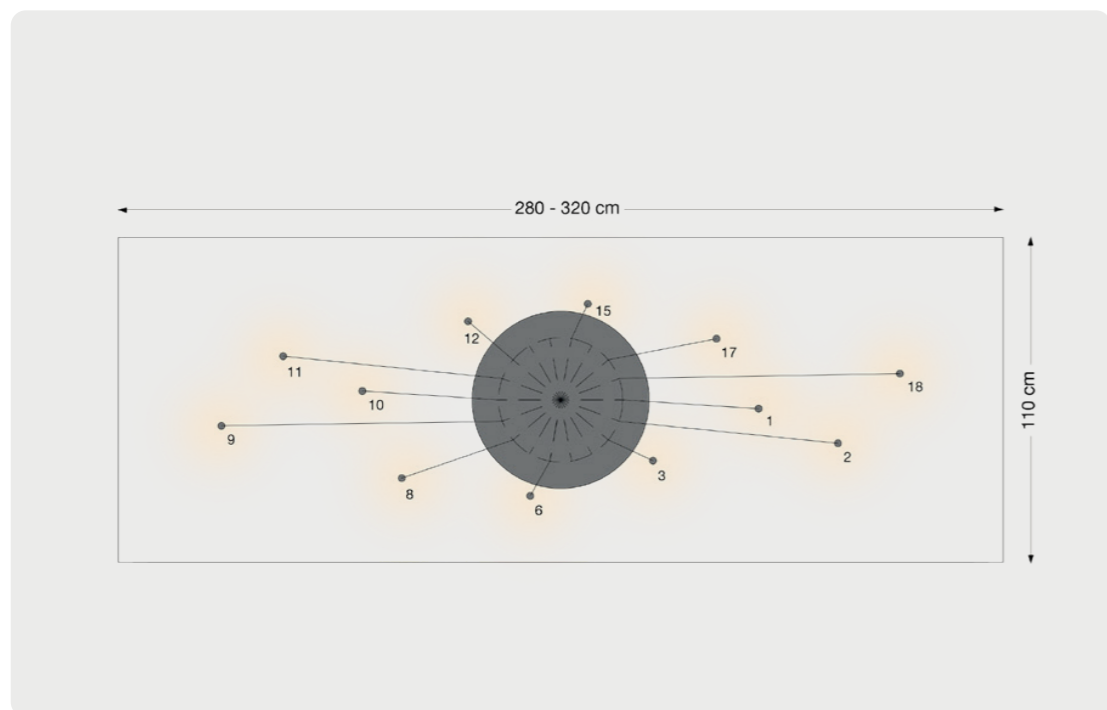

Occhio

Coro moon spider 9

Predefined model variant for a room height of 240–280 cm

Occhio

Coro spider 12

Predefined model variant for a room height of 280 - 320 cm

Occhio

Coro moon spider 12