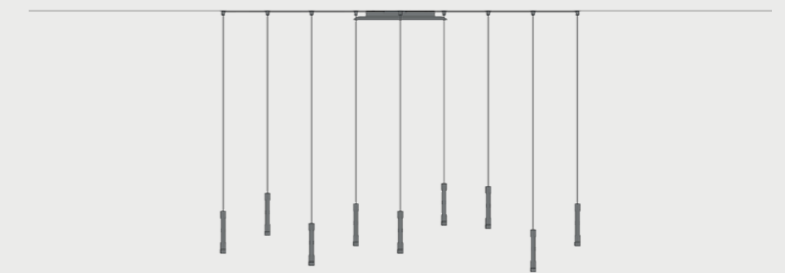

Coro | Coro moon spider 9

table L 220 - 260 cm | W 100 cm | H 75 cm
room height 240 - 280 cm

Coro | Coro moon spider 12

table L 280 - 320 cm | W 110 cm | H 75 cm
room height 280 - 320 cm

Coro | Coro moon spider 18

table L 330 - 370 cm | W 110 cm | H 75 cm
room height 280 - 320 cm

Coro | Coro moon spider

Special lengths and free planning

Special lengths

The pendant length can be adjusted up to a total cable length of 10 m (max. pendant length from the ceiling to the head approx. 8.5 m). The prerequisite for the special length is that all head positions remain unchanged, apart from the pendant length. The luminaire arrangement (proportion) remains the same.