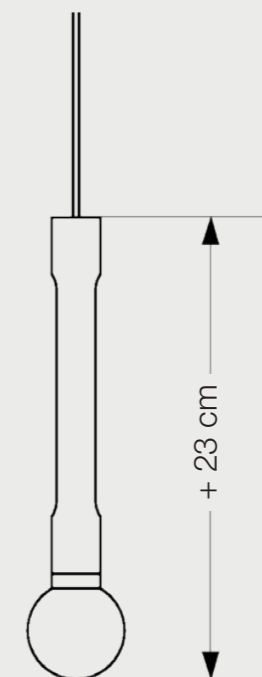

The suspension lengths specified below refer to a room height of 260 cm for the spider 6/9 and 280 cm for the spider 12/18

Coro | Coro moon spider 6

table L 180 - 220 cm | W 90 - 100 cm | H 75 cm
room height 240 - 280 cm

Coro | Coro moon spider 9

table L 220 - 260 cm | W 100 cm | H 75 cm
room height 240 - 280 cm

Coro | Coro moon spider 12

table L 280 - 320 cm | W 110 cm | H 75 cm
room height 280 - 320 cm

Coro | Coro moon spider 18

table L 330 - 370 cm | W 110 cm | H 75 cm
room height 280 - 320 cm

Coro | Coro moon spider

Special lengths and free planning

Special lengths

The pendant length can be adjusted up to a total cable length of 10 m (max. pendant length from the ceiling to the head approx. 8.5 m). The prerequisite for the special length is that all head positions remain unchanged, apart from the pendant length. The luminaire arrangement (proportion) remains the same.

Special lengths and free planning can be requested using the order form in the partner portal.

All cable lengths are specified excluding the length of the heads

Cable lengths without head

Coro head

Coro moon head