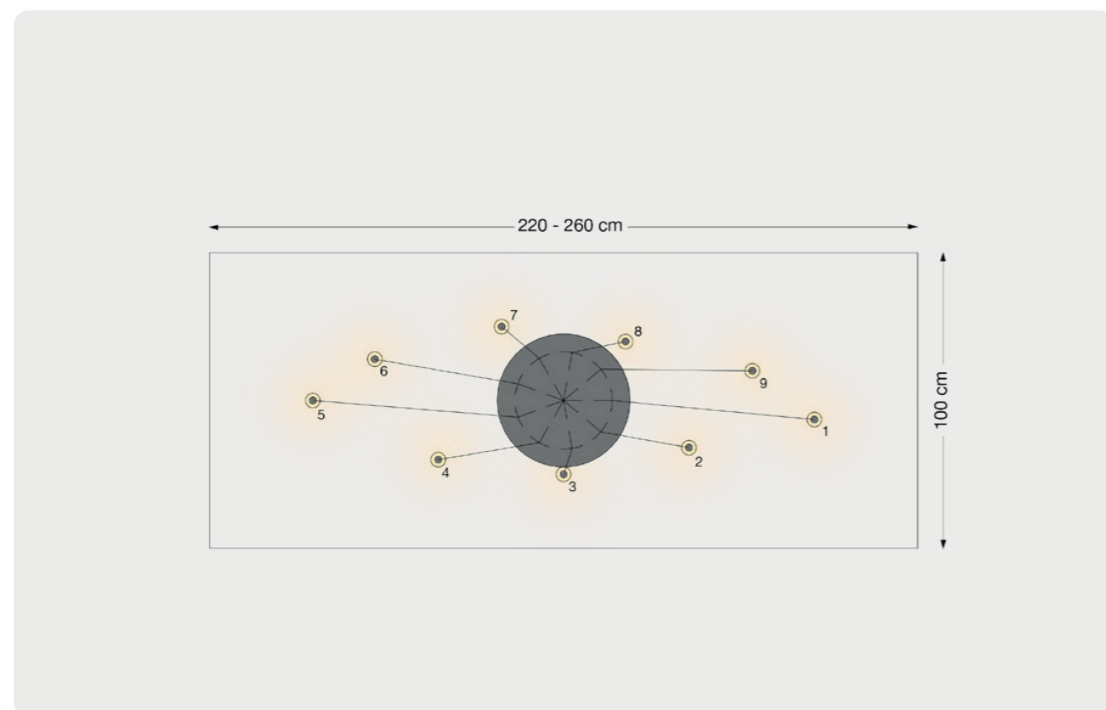

Coro moon spider 9

Predefined model variant for a room height of 240–280 cm

Occhio