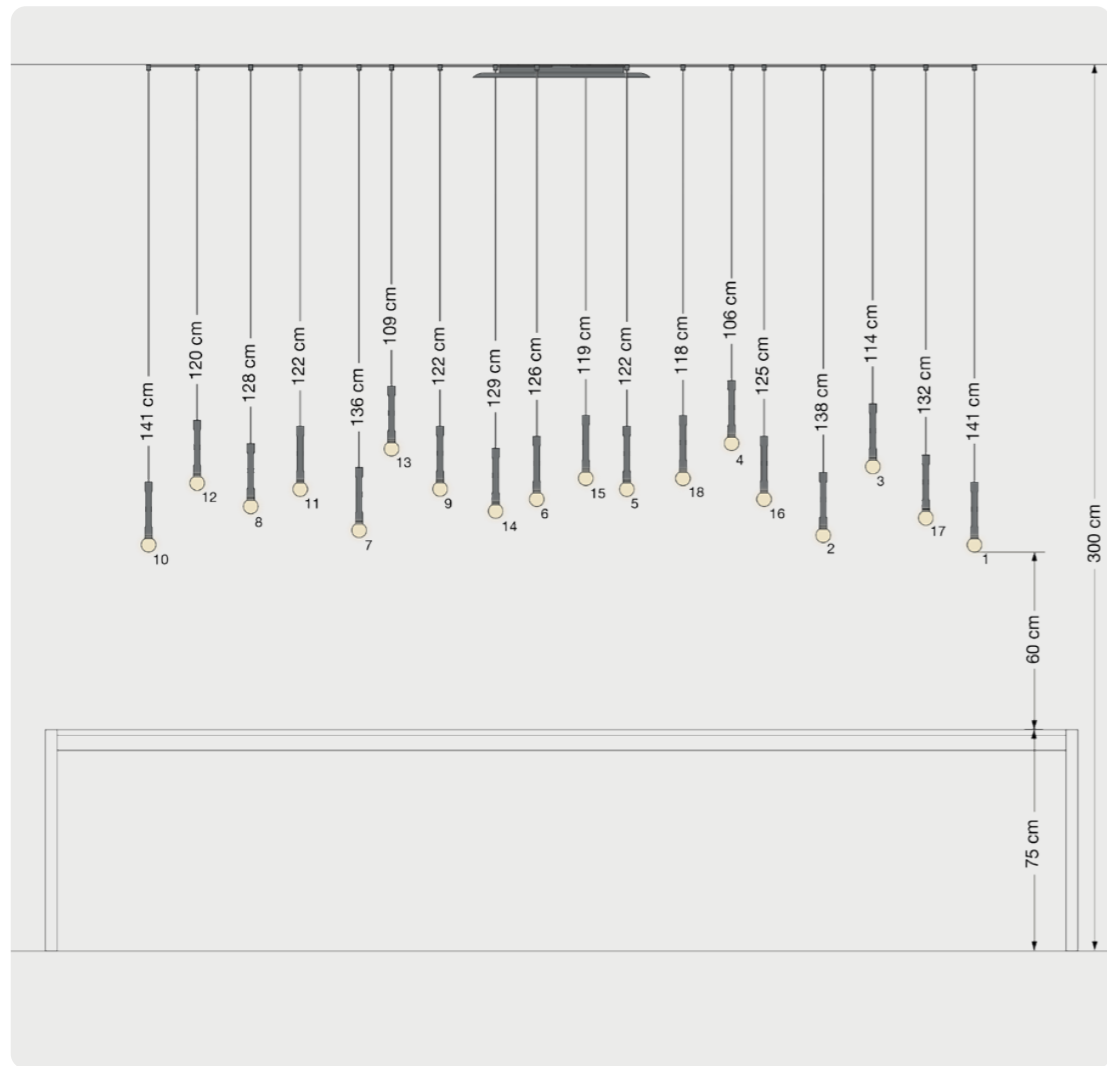

Coro moon spider 18

Predefined model variant for a room height of 280 - 320 cm

Occhio