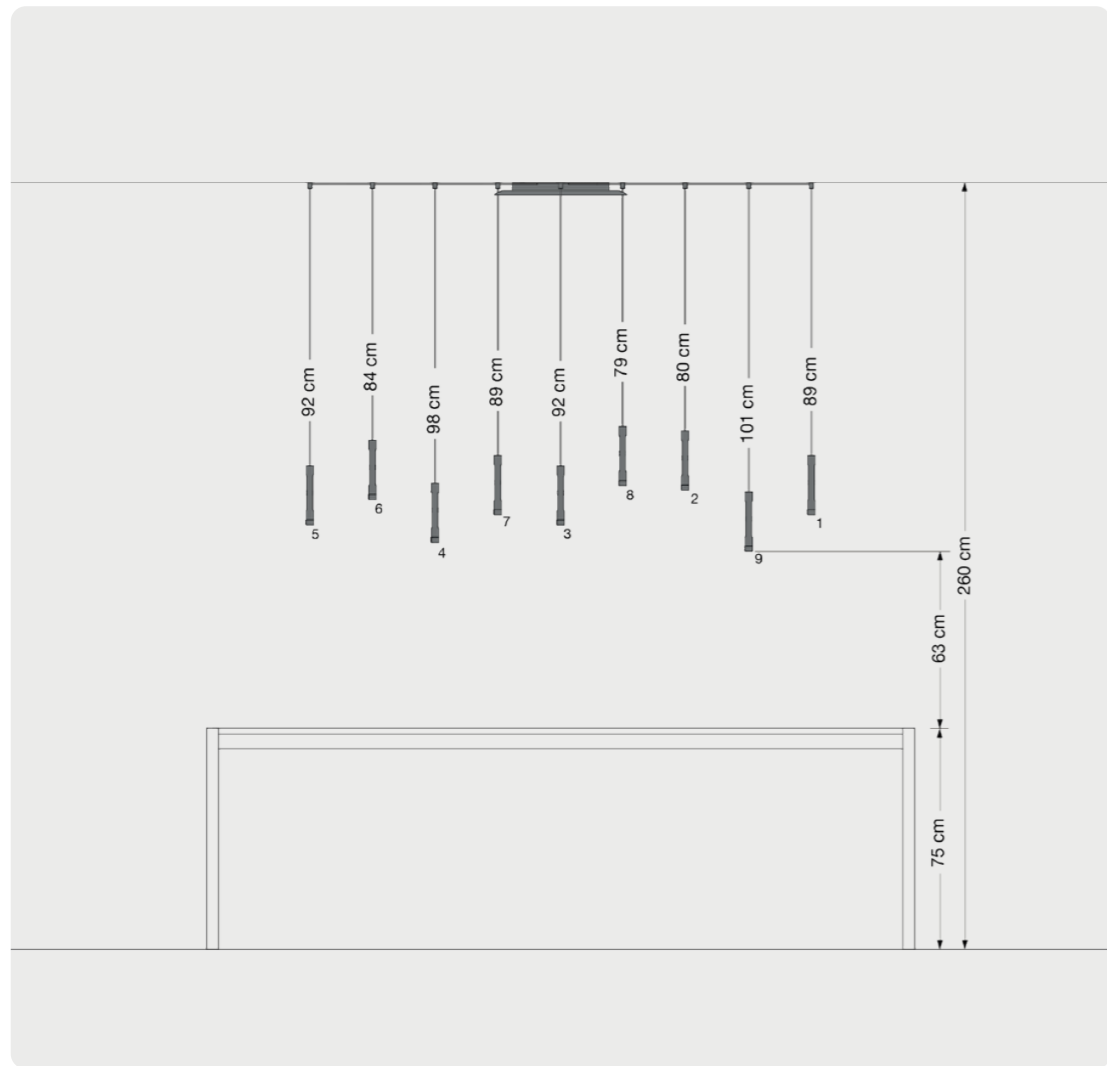

Occhio

Coro spider 6

Predefined model variant for a room height of 240–280 cm

Occhio

Coro moon spider 6

Predefined model variant for a room height of 240–280 cm

Coro spider 9

Predefined model variant for a room height of 240–280 cm

Occhio

Coro moon spider 9

Predefined model variant for a room height of 240–280 cm

Occhio

Coro spider 12

Predefined model variant for a room height of 280 - 320 cm

Occhio

Coro moon spider 12