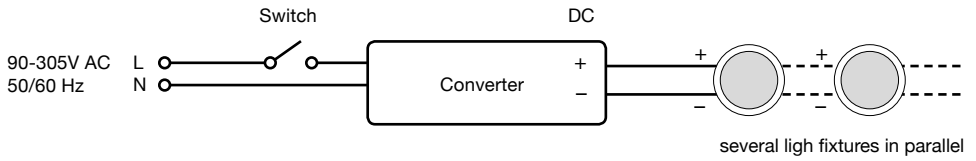

Connection diagram

with flush wall-mounted switch or touchless dimming function