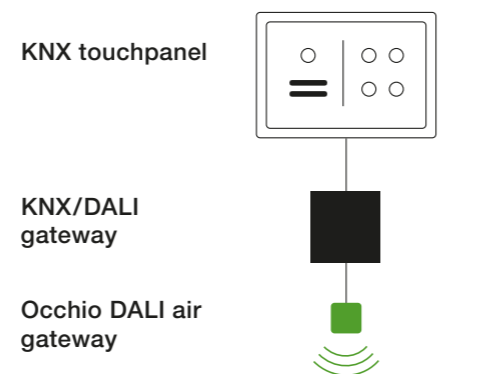

dual
Control via KNX as well as via
Occhio air or touchless control

basic
Switch on/off via KNX, control via
Occhio air or touchless control

pro
Control via KNX,
no control via luminaire

KNX building management system

Occhio luminaire and control

DALI box DALI ballast

Available for

all Occhio luminaires with »air«
integrated or »air« module,
except io/lei lettura & tavolo,
io/lui basso

all Occhio luminaires

all Occhio luminaires with
DALI box or DALI ballast