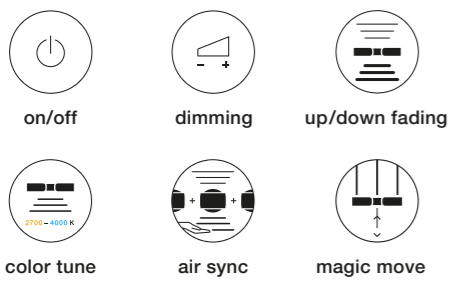

dual
Control via KNX as well as via
Occhio air or touchless control

basic
Switch on/off via KNX, control via
Occhio air or touchless control

pro
Control via KNX,
no control via luminaire

KNX building management system

Occhio luminaire and control

DALI box DALI ballast

Available for

all Occhio luminaires with »air«
integrated or »air« module,
except io/lei lettura & tavolo,
io/lui basso

all Occhio luminaires

all Occhio luminaires with
DALI box or DALI ballast