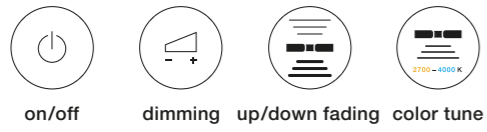

dual
Control via KNX as well as via
Occhio air or touchless control

basic
Switch on/off via KNX, control via
Occhio air or touchless control

pro
Control via KNX,
no control via luminaire

KNX building management system