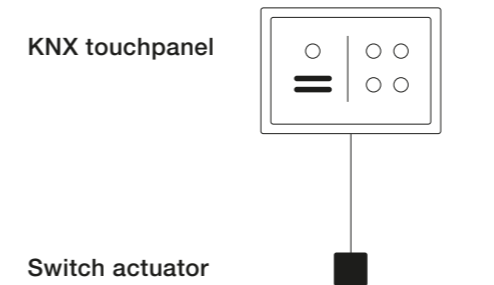

dual
Control via KNX as well as via
Occhio air or touchless control

basic
Switch on/off via KNX, control via
Occhio air or touchless control

pro
Control via KNX,
no control via luminaire

KNX building management system

Occhio luminaire and control

DALI box DALI ballast

Available for

all Occhio luminaires with »air«
integrated or »air« module,
except io/lei lettura & tavolo,
io/lui basso

all Occhio luminaires

all Occhio luminaires with
DALI box or DALI ballast