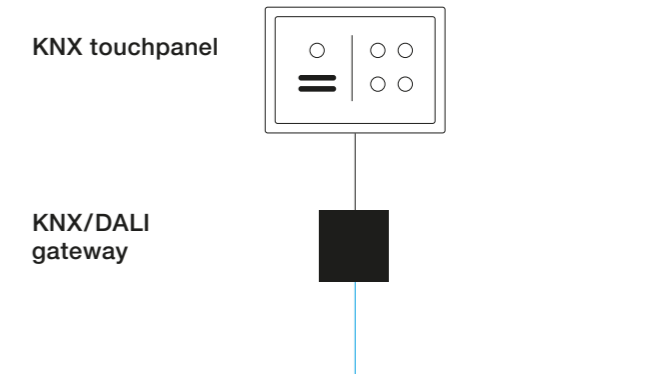

dual
Control via KNX as well as via
Occhio air or touchless control

basic
Switch on/off via KNX, control via
Occhio air or touchless control

pro
Control via KNX,
no control via luminaire

KNX building management system

Occhio luminaire and control

DALI box DALI ballast

Available for

all Occhio luminaires with »air«
integrated or »air« module,
except io/lei lettura & tavolo,
io/lui basso

all Occhio luminaires

all Occhio luminaires with
DALI box or DALI ballast