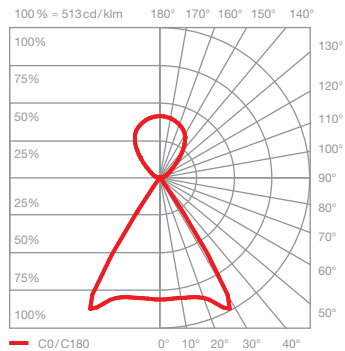

### technical data Sento sospeso flat

properties	material	aluminium, steel chrome-plated, painted or anodised, plastic, glass, optical plastic
	height adjustment (variable)	500 – 2000 mm (variable)
	height setting (fix)	max. 3500 mm (can be adjusted during fitting)
	weight	variable: 2.4 kg / fix: 1.9 kg
surface	head	shiny chrome, matt chrome, glossy white, matt white, matt black, matt gold, rose gold, bronze, phantom, black phantom
	base	shiny chrome, matt chrome, glossy white, matt white, matt black, matt gold, rose gold, bronze, phantom, black phantom
Occhio LED	average life time	> 50.000 hrs
	energy efficiency class (luminous efficiency)	G (72 lm / W)
	power	LED 32 W (incl. Occhio power supply unit approx. 38 W, standby < 0.5 W) / LED 26 W* (incl. Occhio power supply unit approx. 34 W, standby < 0.5 W)
	color rendering index	perfect color; CRI Ra 97      high flux; CRI Ra 85
	color temperature (color consistency)	2700, 3000 K (2-step)      3000, 3500, 4000 K (2-step)
electricity	dimming	»touchless control« and Occhio air (optional) or via trailing-edge phasecut dimmer** (depends on driver)
	power supply unit	remote, driven by constant voltage source 48 V DC / min. 40 W
	power factor power supply (cos φ1)	0.9
	flicker / stroboscopic effect	1 (PstLM) / 0.9 (SVM)
	permitted operating conditions	max. 30°C for indoor use only

## Sento sospeso flat lighting effects

**Sento D**  
directed light in both directions beam angle  
approx. 80°

inserts: lens  
lens

luminous flux:	perfect color	32 W	2070 lm
	high flux	32 W	2920 lm
	perfect color	26 W	1690 lm
	high flux	26 W	2300 lm

**Sento E**  
diffuse up light directed down light beam angle  
approx. 80°

inserts: satinised glass  
lens

luminous flux:	perfect color	32 W	1940 lm
	high flux	32 W	2730 lm
	perfect color	26 W	1580 lm
	high flux	26 W	2150 lm