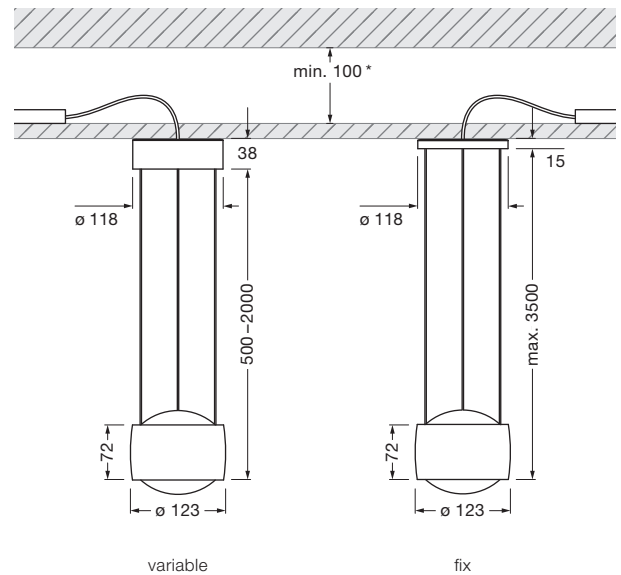

## Sento sospeso flat datasheet

LED suspended luminaire with double sided light output, luminous power 32W. Ratio of up and down light adjustable. Lighting effect changeable via optional inserts.

**flat-version with height adjustment:** LED suspended luminaire freely height adjustable and flat base for mounting on hollow ceiling, connection to remote constant voltage source (converter). Remote dimmable (depending on power supply unit) or with gestures »touchless fading« on the head.

**flat-version with fixed length:** LED suspended luminaire with fixed adjustable height and flat base for mounting on hollow ceiling, connection to remote constant voltage source (converter). Remote dimmable (depending on power supply unit) or with gestures »touchless fading« on the head.

\* with Occhio converter

dimensions in mm