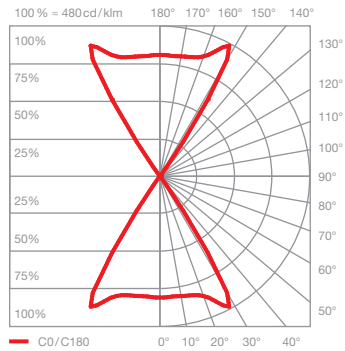

Sento sospeso flat lighting effects

Sento D
directed light in both directions beam angle
approx. 80°

inserts: lens
lens

luminous flux:	perfect color	32 W	2070 lm
	high flux	32 W	2920 lm
	perfect color	26 W	1690 lm
	high flux	26 W	2300 lm