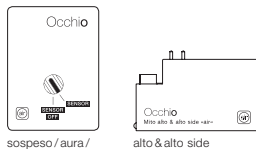

PRESET (sospeso / aura / volo)
adjustable color temperature (4 steps)
adjustable up / downlight ratio (5 steps)
trailing-edge phase cut dimming possible

PRESET (sfera)
color temperature adjustable (4 stages)
light intensity adjustable (5 stages)

SENSOR

»touchless control« (gesture control)
switching, dimming, up / down fading*
»color tune« (color temperature continuously adjustable)
no external dimming possible

*not with sfera

soffitto / alto / alto side:

COLOR
adjustable color temperature (4 steps)
trailing-edge phase cut dimming possible

Mito »air« box

sospeso / aura / sfera / volo

alto & alto side

Occhio air (Bluetooth control using Occhio air app) or air controller (optional) control of individual luminaires, groups and scenes