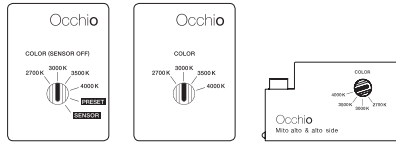

Mito sospeso due 60 fix lighting effects

table (wide)

wide light beam (up and down), beam angle approx. 80° (down)

inserts: wide / flood

luminous flux : high color 2 x 60 W 3330 lm

UGR (4H8H) < 19

room (narrow)

concentrated light downwards, beam angle approx. 50°, diffuse upwards

inserts: narrow / diffuse

luminous flux : high color 2 x 60 W 3210 lm

UGR (4H8H) < 19*

*The standardized indication of glare values (UGR value - 4H8H) is not quite significant for annular luminaires. In most real applications the result of an individual calculation is a UGR value < 19. Therefore, we recommend to carry out a calculation which can be prepared by our lighting design team (project-support@occhio.de).

control options

Control

Mito set box

sospeso / aura / sfera / sfera su / volo

soffitto / alto flat

alto & alto side

sospeso / aura / sfera / volo:

COLOR (Sensor off)
adjustable color temperature (4 steps)
trailing-edge phase cut dimming possible

PRESET (sospeso / aura / volo)
adjustable color temperature (4 steps)
adjustable up / downlight ratio (5 steps)
trailing-edge phase cut dimming possible

PRESET (sfera)
color temperature adjustable (4 stages)
light intensity adjustable (5 stages)