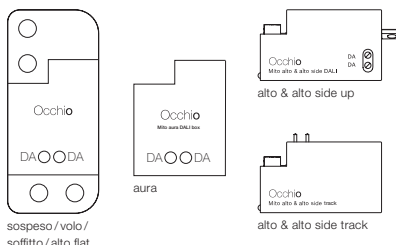

Mito DALI box (control via DALI)

sospeso / volo / soffitto / alto flat

aura

alto & alto side up

alto & alto side track

sospeso / aura / volo:

- color tune adjustable*
- adjust continuously dimming
- up + downlight separate controllable (two DALI addresses needed)
- no »touchless control«, no fading

soffitto / alto / alto side:

- color tune adjustable*
- continuously dimming

* DALI controller DALI Device type 8 (DT8) for controlling of the color tune necessary further signs on www.occhio.com/dali