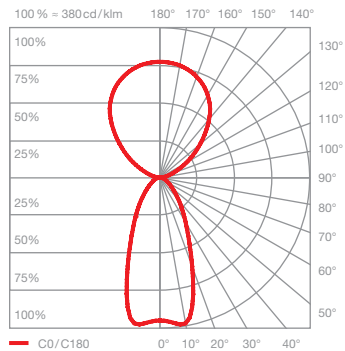

Mito sospeso due 60 fix lighting effects

table (wide)

wide light beam (up and down), beam angle approx. 80° (down)

inserts: wide / flood

luminous flux : high color 2 x 60 W 3330 lm

UGR (4H8H) < 19

room (narrow)

concentrated light downwards, beam angle approx. 50°, diffuse upwards

inserts: narrow / diffuse

luminous flux : high color 2 x 60 W 3210 lm

UGR (4H8H) < 19*

*The standardized indication of glare values (UGR value - 4H8H) is not quite significant for annular luminaires. In most real applications the result of an individual calculation is a UGR value < 19. Therefore, we recommend to carry out a calculation which can be prepared by our lighting design team (project-support@occhio.de).