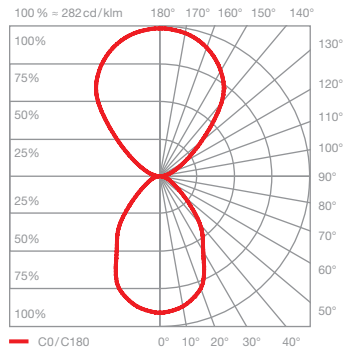

Mito sospeso due 60 fix lighting effects

table (wide)

wide light beam (up and down), beam angle approx. 80° (down)

inserts: wide / flood

luminous flux : high color 2 x 60 W 3330 lm

UGR (4H8H) < 19

room (narrow)

concentrated light downwards, beam angle approx. 50°, diffuse upwards

inserts: narrow / diffuse

luminous flux : high color 2 x 60 W 3210 lm

UGR (4H8H) < 19*

*The standardized indication of glare values (UGR value - 4H8H) is not quite significant for annular luminaires. In most real applications the result of an individual calculation is a UGR value < 19. Therefore, we recommend to carry out a calculation which can be prepared by our lighting design team (project-support@occhio.de).