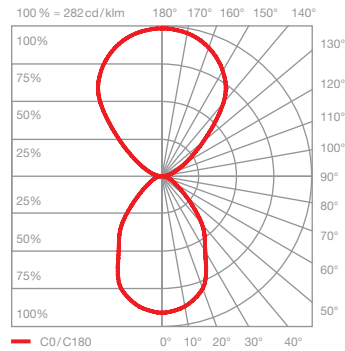

incl. power supply unit (removable)
Mito connexion L 663.5 × W 114.5 × H 19.5

dimensions in mm

technical data Mito sospeso due 40 var

properties	material	aluminium, painted, PVD-coated steel, plastic, optical silicone, polyurethane, fibreglass
	height adjustment	500–2000 mm (variable)
	weight	9.0 kg
surface	head	bronze, matt gold, rose gold, matt silver, matt white, matt black, phantom, black phantom
	canopy / connexion	matt white, matt black
Occhio »color tune« LED	average life time	> 50.000 hrs
	energy efficiency class (luminous efficiency)	G (57 lm / W)
	power	2 × LED 40 W (incl. Occhio power supply unit approx. 46 W, standby < 0.5 W)
	color rendering index	high color; CRI Ra 95
	color temperature (color consistency)	2700–4000 K (2-step) 2200–3500 K (2-step 2200 K, 3-step 3500 K)
electricity	dimming	»touchless control« and Occhio air (optional) or via trailing-edge phasecut dimmer*
	connection	230 V AC
	power factor power supply (cos φ1)	0.9
	flicker / stroboscopic effect	1 (PstLM) / 0.9 (SVM)
	permitted operating conditions	max. 30°C for indoor use only

Mito sospeso due 40 var lighting effects

table (wide)

wide light beam (up and down), beam angle approx. 80° (down)

inserts: wide / flood

luminous flux : high color 2 x 40 W 2220 lm

UGR (4H8H) < 19

room (narrow)

concentrated light downwards, beam angle approx. 50°, diffuse upwards

inserts: narrow / diffuse

luminous flux : high color 2 x 40 W 2140 lm

UGR (4H8H) < 19*

*The standardized indication of glare values (UGR value - 4H8H) is not quite significant for annular luminaires. In most real applications the result of an individual calculation is a UGR value < 19. Therefore, we recommend to carry out a calculation which can be prepared by our lighting design team (project-support@occhio.de).