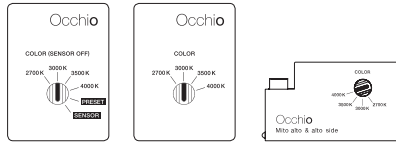

concentrated light downwards, beam angle approx. 50°, diffuse upwards

inserts: narrow / diffuse

luminous flux : high color 2 x 40 W 2140 lm

UGR (4H8H) < 19*

*The standardized indication of glare values (UGR value - 4H8H) is not quite significant for annular luminaires. In most real applications the result of an individual calculation is a UGR value < 19. Therefore, we recommend to carry out a calculation which can be prepared by our lighting design team (project-support@occhio.de).

control options

Control

Mito set box

sospeso / aura / sfera / sfera su / volo

soffitto / alto flat

alto & alto side

sospeso / aura / sfera / volo:

COLOR (Sensor off)
adjustable color temperature (4 steps)
trailing-edge phase cut dimming possible

PRESET (sospeso / aura / volo)
adjustable color temperature (4 steps)
adjustable up / downlight ratio (5 steps)
trailing-edge phase cut dimming possible

PRESET (sfera)
color temperature adjustable (4 stages)
light intensity adjustable (5 stages)