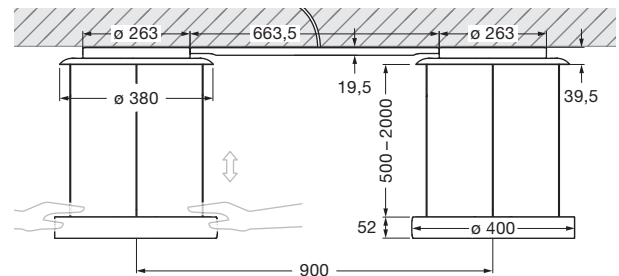

Mito sospeso due 40 var datasheet

Annular LED suspended luminaire with double-sided light emission and a diameter of 40 cm each. There is a choice of two lighting effects. table (wide) for use over tables – wide light beam downwards and upwards. room (narrow) for freely suspended luminaire lighting – concentrated light beam directed downwards, diffused light directed upwards. The suspension length is continuously adjustable from 50 to 200 cm.

incl. power supply unit (removable)
Mito connexion L 663.5 × W 114.5 × H 19.5

dimensions in mm

technical data Mito sospeso due 40 var

properties	material	aluminium, painted, PVD-coated steel, plastic, optical silicone, polyurethane, fibreglass
	height adjustment	500–2000 mm (variable)
	weight	9.0 kg
surface	head	bronze, matt gold, rose gold, matt silver, matt white, matt black, phantom, black phantom
	canopy / connexion	matt white, matt black
Occhio »color tune« LED	average life time	> 50.000 hrs
	energy efficiency class (luminous efficiency)	G (57 lm / W)
	power	2 × LED 40 W (incl. Occhio power supply unit approx. 46 W, standby < 0.5 W)
	color rendering index	high color; CRI Ra 95
	color temperature (color consistency)	2700–4000 K (2-step) 2200–3500 K (2-step 2200 K, 3-step 3500 K)
electricity	dimming	»touchless control« and Occhio air (optional) or via trailing-edge phasecut dimmer*
	connection	230 V AC
	power factor power supply (cos φ1)	0.9
	flicker / stroboscopic effect	1 (PstLM) / 0.9 (SVM)
	permitted operating conditions	max. 30°C for indoor use only