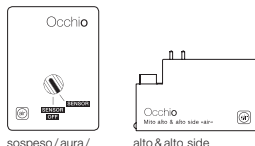

PRESET (sospeso / aura / volo)
adjustable color temperature (4 steps)
adjustable up / downlight ratio (5 steps)
trailing-edge phase cut dimming possible

PRESET (sfera)
color temperature adjustable (4 stages)
light intensity adjustable (5 stages)

SENSOR

»touchless control« (gesture control)
switching, dimming, up / down fading*
»color tune« (color temperature continuously adjustable)
no external dimming possible

soffitto / alto / alto side:

COLOR
adjustable color temperature (4 steps)
trailing-edge phase cut dimming possible

*not with sfera

Mito »air« box

sospeso / aura / sfera / volo

alto & alto side

Occhio air (Bluetooth control using Occhio air app) or air controller (optional) control of individual luminaires, groups and scenes