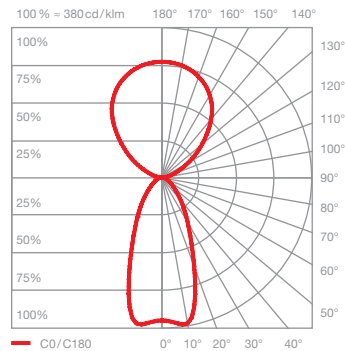

incl. power supply unit (removable)
Mito connexion L 663.5 × W 114.5 × H 19.5

dimensions in mm

technical data Mito sospeso due 40 var

properties	material	aluminium, painted, PVD-coated steel, plastic, optical silicone, polyurethane, fibreglass
	height adjustment	500–2000 mm (variable)
	weight	9.0 kg
surface	head	bronze, matt gold, rose gold, matt silver, matt white, matt black, phantom, black phantom
	canopy / connexion	matt white, matt black
Occhio »color tune« LED	average life time	> 50.000 hrs
	energy efficiency class (luminous efficiency)	G (57 lm / W)
	power	2 × LED 40 W (incl. Occhio power supply unit approx. 46 W, standby < 0.5 W)
	color rendering index	high color; CRI Ra 95
	color temperature (color consistency)	2700–4000 K (2-step) 2200–3500 K (2-step 2200 K, 3-step 3500 K)
electricity	dimming	»touchless control« and Occhio air (optional) or via trailing-edge phasecut dimmer*
	connection	230 V AC
	power factor power supply (cos φ1)	0.9
	flicker / stroboscopic effect	1 (PstLM) / 0.9 (SVM)
	permitted operating conditions	max. 30°C for indoor use only

Mito sospeso due 40 var lighting effects

table (wide)

wide light beam (up and down), beam angle approx. 80° (down)

inserts: wide / flood

luminous flux : high color 2 x 40 W 2220 lm

UGR (4H8H) < 19

room (narrow)

concentrated light downwards, beam angle approx. 50°, diffuse upwards

inserts: narrow / diffuse

luminous flux : high color 2 x 40 W 2140 lm

UGR (4H8H) < 19*

*The standardized indication of glare values (UGR value - 4H8H) is not quite significant for annular luminaires. In most real applications the result of an individual calculation is a UGR value < 19. Therefore, we recommend to carry out a calculation which can be prepared by our lighting design team (project-support@occhio.de).