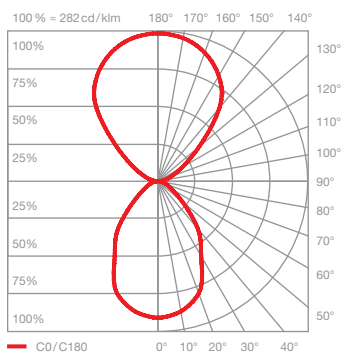

technical data Mito sospeso 60 pro acoustic

properties	material	polyester fleece, aluminium, painted, PVD-coated steel, plastic, optical silicone
	degree of absorption panel	0.85 α
	height setting panel / luminaire	max. 2000 mm / max. 3500 mm (can be adjusted during fitting)
	weight panel / luminaire	4.5 kg / 3.55 kg
surface	head	bronze, matt gold, rose gold, matt silver, matt white, matt black, phantom, black phantom
	panel	white
	wire suspension	matt white, matt black
Occhio LED	average life time	> 50.000 hrs
	energy efficiency class (luminous efficiency)	G (60 lm / W)
	power	LED 60 W
	color rendering index	high color; CRI Ra 95
	color temperature	2700 K, 3000 K, 4000 K
electricity	dimming	with suitable power supply unit
	connection	max. 2100 mA const. / > 32 VDC (up + down together controllable) max. 2 x 1050 mA const. / > 32 VDC (up + down separately controllable)
	permitted operating conditions	max. 30°C for indoor use only

surface matt white, matt black
cable length 2 m

Mito sospeso 60 pro acoustic lighting effects

table (wide)

wide light beam (up and down), beam angle approx. 80° (down)

inserts: wide / flood

luminous flux : high color 60 W 3330 lm

UGR (4H8H) < 19

room (narrow)

concentrated light downwards, beam angle approx. 50°, diffuse upwards

inserts: narrow / diffuse

luminous flux : high color 60 W 3210 lm

UGR (4H8H) < 19