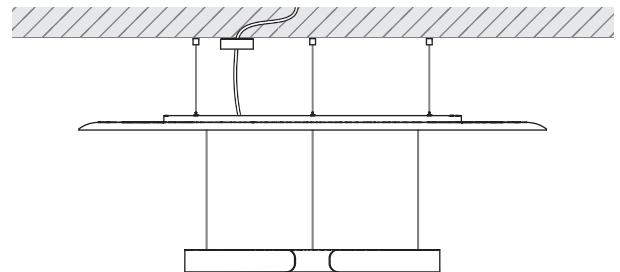

Mito sospeso 60 pro acoustic accessories

Cable box incl. 3-pin cable or optionally with 5-pin cable for DALI, connection to 230VAC/50Hz mains voltage.

surface matt white, matt black
cable length 2 m