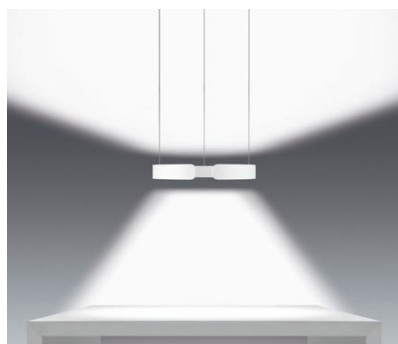

Mito sospeso 60 pro acoustic datasheet

Round acoustic panel with a diameter of 110 cm to mount directly on the ceiling or suspend using wire cable (maximum of 200 cm). The enhanced indirect lighting — augmented by the exchangeable stretch material — gives the room a more pleasant light. The polyester fleece panel offers excellent sound absorption qualities that significantly reduce reverberation time in the room, thus improving the acoustics there. Creating a new visual layer also makes it possible to give the room a different look without having to resort to a suspended ceiling.

The panel is suitable for the ring-shaped LED pendant luminaire Mito sospeso 60 with double-sided light output. There are two lighting effects to choose from: table (wide) for use above tables — expansive light distributed downward and upward — and room (narrow) for luminaires that hang by themselves in a room — concentrated light aimed downward and diffuse light pointed upward. The maximum pendulum length is 350 cm (adjustable during installation). The color temperature is selectable at purchase (2700, 3000 or 4000 kelvins).

surface matt white, matt black
cable length 2 m

Mito sospeso 60 pro acoustic lighting effects

table (wide)

wide light beam (up and down), beam angle approx. 80° (down)

inserts: wide / flood

luminous flux : high color 60 W 3330 lm