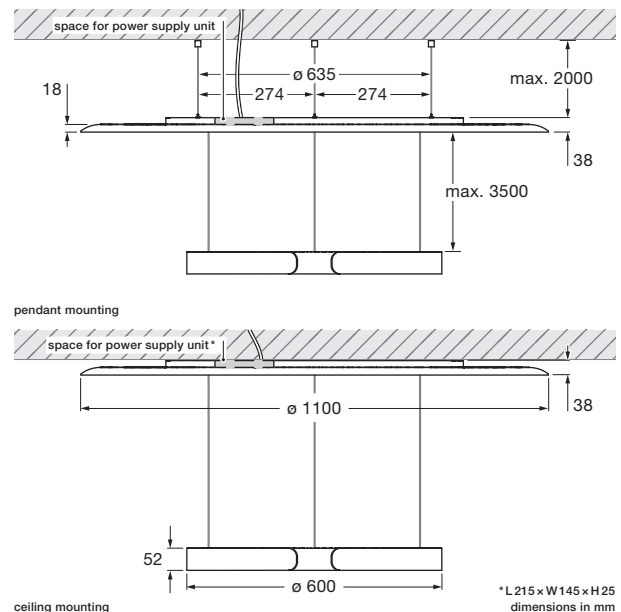

Mito sospeso 60 pro acoustic datasheet

Round acoustic panel with a diameter of 110 cm to mount directly on the ceiling or suspend using wire cable (maximum of 200 cm). The enhanced indirect lighting — augmented by the exchangeable stretch material — gives the room a more pleasant light. The polyester fleece panel offers excellent sound absorption qualities that significantly reduce reverberation time in the room, thus improving the acoustics there. Creating a new visual layer also makes it possible to give the room a different look without having to resort to a suspended ceiling.

The panel is suitable for the ring-shaped LED pendant luminaire Mito sospeso 60 with double-sided light output. There are two lighting effects to choose from: table (wide) for use above tables — expansive light distributed downward and upward — and room (narrow) for luminaires that hang by themselves in a room — concentrated light aimed downward and diffuse light pointed upward. The maximum pendulum length is 350 cm (adjustable during installation). The color temperature is selectable at purchase (2700, 3000 or 4000 kelvins).