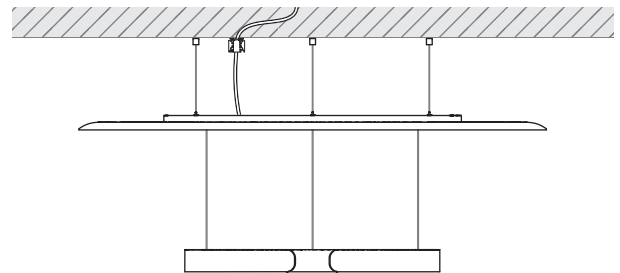

technical data Mito sospeso 60 pro acoustic

properties	material	polyester fleece, aluminium, painted, PVD-coated steel, plastic, optical silicone
	degree of absorption panel	0.85 α
	height setting panel / luminaire	max. 2000 mm / max. 3500 mm (can be adjusted during fitting)
	weight panel / luminaire	4.5 kg / 3.55 kg
surface	head	bronze, matt gold, rose gold, matt silver, matt white, matt black, phantom, black phantom
	panel	white
	wire suspension	matt white, matt black
Occhio LED	average life time	> 50.000 hrs
	energy efficiency class (luminous efficiency)	G (60 lm / W)
	power	LED 60 W
	color rendering index	high color; CRI Ra 95
	color temperature	2700 K, 3000 K, 4000 K
electricity	dimming	with suitable power supply unit
	connection	max. 2100 mA const. / > 32 VDC (up + down together controllable) max. 2 x 1050 mA const. / > 32 VDC (up + down separately controllable)
	permitted operating conditions	max. 30°C for indoor use only

Mito sospeso 60 pro acoustic accessories

Cable box incl. 3-pin cable or optionally with 5-pin cable for DALI, connection to 230VAC/50Hz mains voltage.

surface matt white, matt black
cable length 2 m

Trac adapter for 3-phase Erco-, Zumtobel- or Eutrac-bus-bar, connection to 230VAC/50Hz mains voltage (DALI optional only Eutrac).

surface matt white, matt black
cable length 2 m

Mito sospeso 60 pro acoustic lighting effects

table (wide)

wide light beam (up and down), beam angle approx. 80° (down)

inserts: wide / flood

luminous flux : high color 60 W 3330 lm