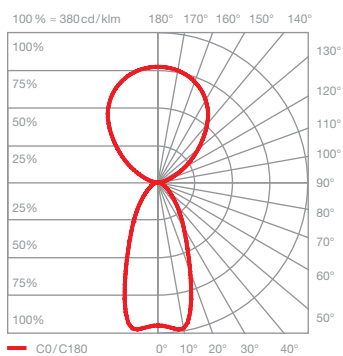

The panel is suitable for the ring-shaped LED pendant luminaire Mito sospeso 60 with double-sided light output. There are two lighting effects to choose from: table (wide) for use above tables — expansive light distributed downward and upward — and room (narrow) for luminaires that hang by themselves in a room — concentrated light aimed downward and diffuse light pointed upward. The maximum pendulum length is 350 cm (adjustable during installation). The color temperature is selectable at purchase (2700, 3000 or 4000 kelvins).

technical data Mito sospeso 60 pro acoustic

properties	material	polyester fleece, aluminium, painted, PVD-coated steel, plastic, optical silicone
	degree of absorption panel	0.85 α
	height setting panel / luminaire	max. 2000 mm / max. 3500 mm (can be adjusted during fitting)
	weight panel / luminaire	4.5 kg / 3.55 kg
surface	head	bronze, matt gold, rose gold, matt silver, matt white, matt black, phantom, black phantom
	panel	white
	wire suspension	matt white, matt black
Occhio LED	average life time	> 50.000 hrs
	energy efficiency class (luminous efficiency)	G (60 lm / W)
	power	LED 60 W
	color rendering index	high color; CRI Ra 95
	color temperature	2700 K, 3000 K, 4000 K
electricity	dimming	with suitable power supply unit
	connection	max. 2100 mA const. / > 32 VDC (up + down together controllable) max. 2 x 1050 mA const. / > 32 VDC (up + down separately controllable)
	permitted operating conditions	max. 30°C for indoor use only

surface matt white, matt black
cable length 2 m

Mito sospeso 60 pro acoustic lighting effects

table (wide)

wide light beam (up and down), beam angle approx. 80° (down)

inserts: wide / flood

luminous flux : high color 60 W 3330 lm

UGR (4H8H) < 19

room (narrow)

concentrated light downwards, beam angle approx. 50°, diffuse upwards

inserts: narrow / diffuse

luminous flux : high color 60 W 3210 lm

UGR (4H8H) < 19