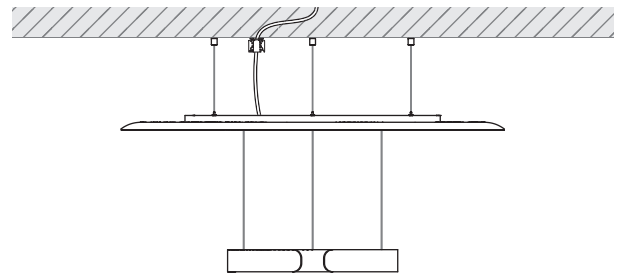

Trac adapter for 3-phase Erco-, Zumtobel- or Eutrac-bus-bar, connection to 230 VAC / 50 Hz mains voltage (DALI optional only Eutrac).

surface matt white, matt black
cable length 2 m