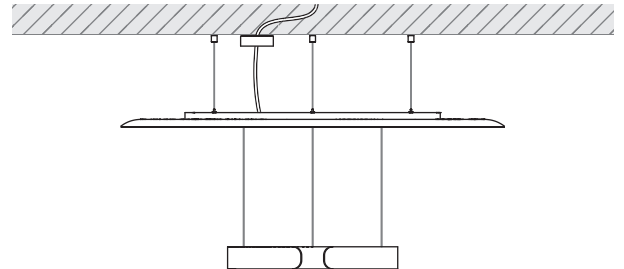

Mito sospeso 40 pro acoustic accessories

Cable box incl. 3-pin cable or optionally with 5-pin cable for DALI, connection to 230 VAC / 50 Hz mains voltage.

surface matt white, matt black
cable length 2 m