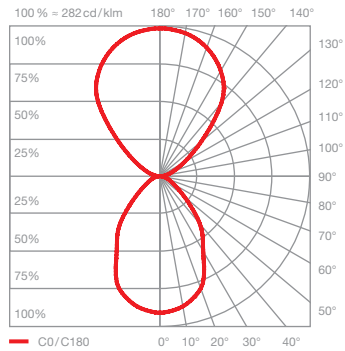

technical data Mito sospeso 40 pro acoustic

properties	material	polyester fleece, aluminium, painted, PVD-coated steel, plastic, optical silicone
	degree of absorption panel	0.85 α
	height setting panel / luminaire	max. 2000 mm / max. 3500 mm (can be adjusted during fitting)
	weight panel / luminaire	3.5 kg / 2.4 kg
surface	head	bronze, matt gold, rose gold, matt silver, matt white, matt black, phantom, black phantom
	panel	white
	wire suspension	matt white, matt black
Occhio LED	average life time	> 50.000 hrs
	energy efficiency class (luminous efficiency)	G (60 lm / W)
	power	LED 40 W
	color rendering index	high color; CRI Ra 95
	color temperature	2700 K, 3000 K, 4000 K
electricity	dimming	with suitable power supply unit
	connection	max. 1400 mA const. / > 32 VDC (up + down together controllable) max. 2 x 700 mA const. / > 32 VDC (up + down separately controllable)
	permitted operating conditions	max. 30°C for indoor use only

table (wide)

wide light beam (up and down), beam angle approx. 80° (down)

inserts: wide / flood

luminous flux : high color 40 W 2220 lm

UGR (4H8H) < 19

room (narrow)

concentrated light downwards, beam angle approx. 50°, diffuse upwards

inserts: narrow / diffuse

luminous flux : high color 40 W 2140 lm

UGR (4H8H) < 19