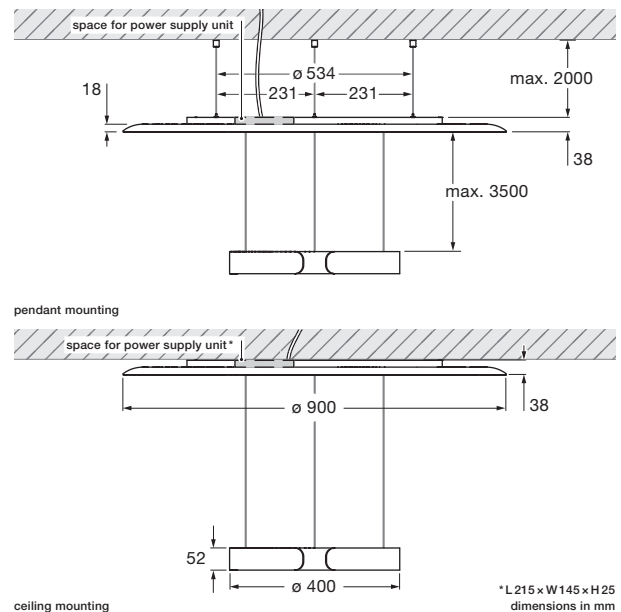

Mito sospeso 40 pro acoustic datasheet

Round acoustic panel with a diameter of 90 cm to mount directly on the ceiling or suspend using wire cable (maximum of 200 cm). The enhanced indirect lighting — augmented by the exchangeable stretch material — gives the room a more pleasant light. The polyester fleece panel offers excellent sound absorption qualities that significantly reduce reverberation time in the room, thus improving the acoustics there. Creating a new visual layer also makes it possible to give the room a different look without having to resort to a suspended ceiling.

The panel is suitable for the ring-shaped LED pendant luminaire Mito sospeso 40 with double-sided light output. There are two lighting effects to choose from: table (wide) for use above tables — expansive light distributed downward and upward — and room (narrow) for luminaires that hang by themselves in a room — concentrated light aimed downward and diffuse light pointed upward. The maximum pendulum length is 350 cm (adjustable during installation). The color temperature is selectable at purchase (2700, 3000 or 4000 kelvins).