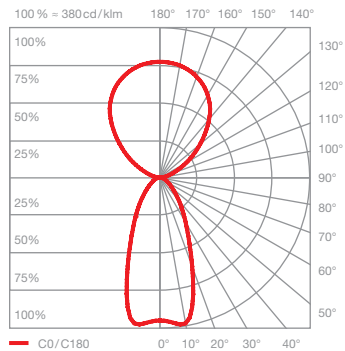

technical data Mito sospeso 40 pro acoustic

properties	material	polyester fleece, aluminium, painted, PVD-coated steel, plastic, optical silicone
	degree of absorption panel	0.85 α
	height setting panel / luminaire	max. 2000 mm / max. 3500 mm (can be adjusted during fitting)
	weight panel / luminaire	3.5 kg / 2.4 kg
surface	head	bronze, matt gold, rose gold, matt silver, matt white, matt black, phantom, black phantom
	panel	white
	wire suspension	matt white, matt black
Occhio LED	average life time	> 50.000 hrs
	energy efficiency class (luminous efficiency)	G (60 lm / W)
	power	LED 40 W
	color rendering index	high color; CRI Ra 95
	color temperature	2700 K, 3000 K, 4000 K
electricity	dimming	with suitable power supply unit
	connection	max. 1400 mA const. / > 32 VDC (up + down together controllable) max. 2 x 700 mA const. / > 32 VDC (up + down separately controllable)
	permitted operating conditions	max. 30°C for indoor use only

table (wide)

wide light beam (up and down), beam angle approx. 80° (down)

inserts: wide / flood

luminous flux : high color 40 W 2220 lm

UGR (4H8H) < 19

room (narrow)

concentrated light downwards, beam angle approx. 50°, diffuse upwards