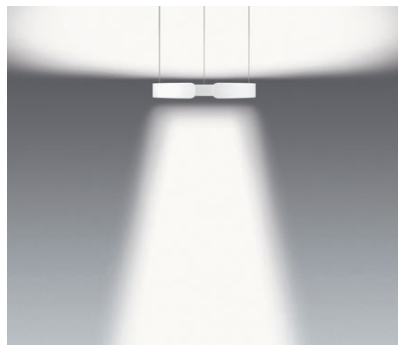

Mito sospeso 40 pro acoustic datasheet

Round acoustic panel with a diameter of 90 cm to mount directly on the ceiling or suspend using wire cable (maximum of 200 cm). The enhanced indirect lighting — augmented by the exchangeable stretch material — gives the room a more pleasant light. The polyester fleece panel offers excellent sound absorption qualities that significantly reduce reverberation time in the room, thus improving the acoustics there. Creating a new visual layer also makes it possible to give the room a different look without having to resort to a suspended ceiling.

The panel is suitable for the ring-shaped LED pendant luminaire Mito sospeso 40 with double-sided light output. There are two lighting effects to choose from: table (wide) for use above tables — expansive light distributed downward and upward — and room (narrow) for luminaires that hang by themselves in a room — concentrated light aimed downward and diffuse light pointed upward. The maximum pendulum length is 350 cm (adjustable during installation). The color temperature is selectable at purchase (2700, 3000 or 4000 kelvins).

table (wide)

wide light beam (up and down), beam angle approx. 80° (down)

inserts: wide / flood

luminous flux : high color 40 W 2220 lm

UGR (4H8H) < 19

room (narrow)

concentrated light downwards, beam angle approx. 50°, diffuse upwards