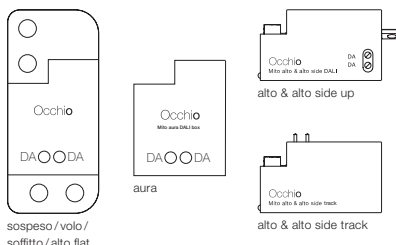

#### terra / largo / raggio:

»air«, »touchless control« and »body sensor« (raggio / terra) (Bluetooth- and gesture control)  
control via »touchless control«, »body sensor« and Occhio air App or »air« controller

#### alto / alto side:

»air« (Bluetooth - control)  
control via Occhio air App or »air« controller  
switching, dimming  
»color tune« (color temperature continuously adjustable)

»ambient light control« (terra)  
adjustment to ambient light

»presence sensor« (terra)  
presence identification and automatically shutdown by presence sensor

deactivation and adjustable via control and sensor with »air« app

with Mito »air« box no external dimming possible

#### Mito DALI box (control via DALI)

sospeso / volo / soffitto / alto flat

aura

alto & alto side up

alto & alto side track