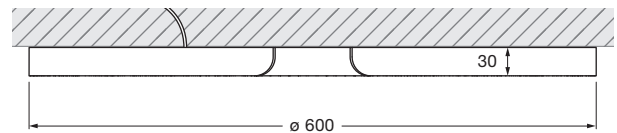

Mito soffitto 60 up datasheet

Annular LED ceiling-mounted luminaire with single-sided light output and a diameter of 60 cm. There is a choice of two lighting effects. As room lighting, ceiling (narrow) provides a concentrated, dazzle-free light beam for perfect lighting in all situations. wall to wall (wide) for installation on walls especially in halls or corridors in order to brighten up the opposite areas with targeted lighting without dazzling – wide light beam.

Version with integrated power supply unit for mounting on plaster surfaces; connection to 230 V AC mains voltage. Dimmable via trailing-edge phase-cut dimmer*; can alternatively be controlled via Occhio air or DALI. The color temperature can be preset (2700/3000/3500/4000 K) or can be continuously controlled from 2700 to 4000 K (optional 2200 to 3500 K) via Occhio air or DALI.

incl. power supply unit

dimensions in mm

technical data Mito soffitto 60 up

properties	material	aluminium, painted, PVD-coated steel, plastic, optical silicon, polyurethane		
	weight	5.35 kg		
surface	head	bronze, matt gold, rose gold, matt silver, matt white, matt black, phantom, black phantom		
	cover	matt white, matt black		
Occhio «color tune» LED	average life time	> 50.000 hrs		
	energy efficiency class (luminous efficiency)	G (43 lm / W)		
	power	LED 60 W (incl. Occhio power supply unit approx. 66 W, standby < 0.5 W)		
	color rendering index	high color; CRI Ra 95		
	color temperature (color consistency)	2700–4000 K (2-step)	2200–3500 K (2-step 2200 K, 3-step 3500 K)	
electricity	dimming	via trailing-edge phasecut dimmer, Occhio air (optional) or DALI*		
	connection	230 V AC		
	power factor power supply (cos φ1)	0.9		
	flicker / stroboscopic effect	1 (PstLM) / 0.9 (SVM)		
	permitted operating conditions	max. 30°C for indoor use only		

* For a list of compatible dimmers, see www.occhio.com/dim_en, trailing-edge phasecut dimmer, Occhio air and DALI not combinable