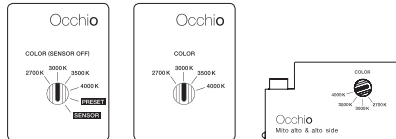

control options

Control

Mito set box

sospeso / aura / sfera / sfera su / volo

soffitto / alto flat

alto & alto side

sospeso / aura / sfera / volo:

COLOR (Sensor off)
adjustable color temperature (4 steps)
trailing-edge phase cut dimming possible

PRESET (sospeso / aura / volo)
adjustable color temperature (4 steps)
adjustable up / downlight ratio (5 steps)
trailing-edge phase cut dimming possible

PRESET (sfera)
color temperature adjustable (4 stages)
light intensity adjustable (5 stages)

SENSOR

»touchless control« (gesture control)
switching, dimming, up / down fading*
»color tune« (color temperature continuously adjustable)
no external dimming possible

*not with sfera

soffitto / alto / alto side:

COLOR
adjustable color temperature (4 steps)
trailing-edge phase cut dimming possible