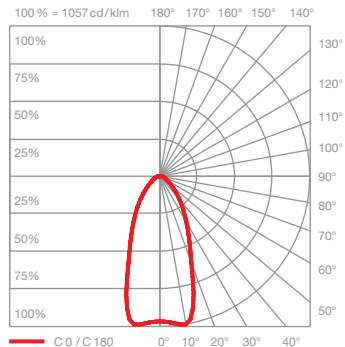

incl. power supply unit

dimensions in mm

### technical data Mito soffitto 60 up

properties	material	aluminium, painted, PVD-coated steel, plastic, optical silicon, polyurethane	
	weight	5.35 kg	
surface	head	bronze, matt gold, rose gold, matt silver, matt white, matt black, phantom, black phantom	
	cover	matt white, matt black	
Occhio «color tune» LED	average life time	> 50.000 hrs	
	energy efficiency class (luminous efficiency)	G (43 lm / W)	
	power	LED 60 W (incl. Occhio power supply unit approx. 66 W, standby < 0.5 W)	
	color rendering index	high color; CRI Ra 95	
	color temperature (color consistency)	2700–4000 K (2-step)	2200–3500 K (2-step 2200 K, 3-step 3500 K)
electricity	dimming	via trailing-edge phasecut dimmer, Occhio air (optional) or DALI*	
	connection	230 V AC	
	power factor power supply (cos φ1)	0.9	
	flicker / stroboscopic effect	1 (PstLM) / 0.9 (SVM)	
	permitted operating conditions	max. 30°C for indoor use only	

### ceiling (narrow)

concentrated light, beam angle approx. 50°

inserts: narrow

luminous flux : high color 60 W 2060 lm

UGR (4H8H) > 19\*