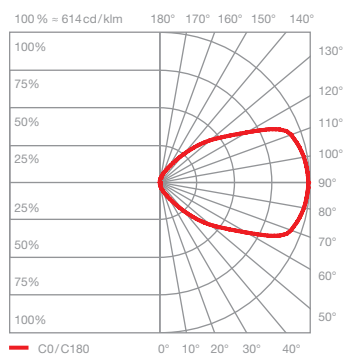

### technical data Mito soffitto 60 up

properties	material	aluminium, painted, PVD-coated steel, plastic, optical silicon, polyurethane	
	weight	5.35 kg	
surface	head	bronze, matt gold, rose gold, matt silver, matt white, matt black, phantom, black phantom	
	cover	matt white, matt black	
Occhio «color tune» LED	average life time	> 50.000 hrs	
	energy efficiency class (luminous efficiency)	G (43 lm / W)	
	power	LED 60 W (incl. Occhio power supply unit approx. 66 W, standby < 0.5 W)	
	color rendering index	high color; CRI Ra 95	
	color temperature (color consistency)	2700–4000 K (2-step)	2200–3500 K (2-step 2200 K, 3-step 3500 K)
electricity	dimming	via trailing-edge phasecut dimmer, Occhio air (optional) or DALI*	
	connection	230 V AC	
	power factor power supply (cos φ1)	0.9	
	flicker / stroboscopic effect	1 (PstLM) / 0.9 (SVM)	
	permitted operating conditions	max. 30°C for indoor use only	

### ceiling (narrow)

concentrated light, beam angle approx. 50°

inserts: narrow

luminous flux : high color 60 W 2060 lm

UGR (4H8H) > 19\*

### ceiling (wide)

wide-radiation light, beam angle approx. 80°

inserts : wide

luminous flux : high color 60 W 2400 lm

UGR (4H8H) > 19\*