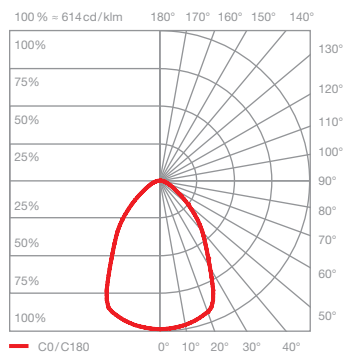

### technical data Mito soffitto 60 up

properties	material	aluminium, painted, PVD-coated steel, plastic, optical silicon, polyurethane	
	weight	5.35 kg	
surface	head	bronze, matt gold, rose gold, matt silver, matt white, matt black, phantom, black phantom	
	cover	matt white, matt black	
Occhio «color tune» LED	average life time	> 50.000 hrs	
	energy efficiency class (luminous efficiency)	G (43 lm / W)	
	power	LED 60 W (incl. Occhio power supply unit approx. 66 W, standby < 0.5 W)	
	color rendering index	high color; CRI Ra 95	
	color temperature (color consistency)	2700–4000 K (2-step)	2200–3500 K (2-step 2200 K, 3-step 3500 K)
electricity	dimming	via trailing-edge phasecut dimmer, Occhio air (optional) or DALI*	
	connection	230 V AC	
	power factor power supply (cos φ1)	0.9	
	flicker / stroboscopic effect	1 (PstLM) / 0.9 (SVM)	
	permitted operating conditions	max. 30°C for indoor use only	

## Mito soffitto 60 up lighting effects

### ceiling (narrow)

concentrated light, beam angle approx. 50°

inserts: narrow

luminous flux : high color 60 W 2060 lm

UGR (4H8H) > 19\*

### ceiling (wide)

wide-radiation light, beam angle approx. 80°

inserts : wide

luminous flux : high color 60 W 2400 lm

UGR (4H8H) > 19\*