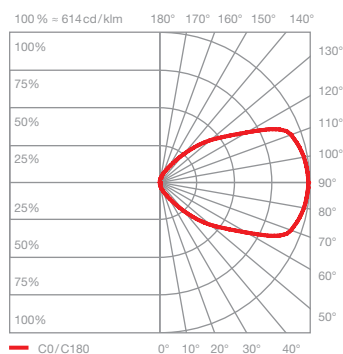

inserts: narrow

luminous flux : high color 20 W 720 lm

UGR (4H8H) > 19*

ceiling (wide)

wide-radiation light, beam angle approx. 80°

inserts : wide

luminous flux : high color 20 W 850 lm

UGR (4H8H) > 19*

wall to wall (wide)

wide-radiation light, beam angle approx. 80°

inserts : wide

luminous flux : high color 20 W 850 lm

*The standardized indication of glare values (UGR value - 4H8H) is not quite significant for annular luminaires. In most real applications the result of an individual calculation is a UGR value < 19. Therefore, we recommend to carry out a calculation which can be prepared by our lighting design team (project-support@occhio.de).