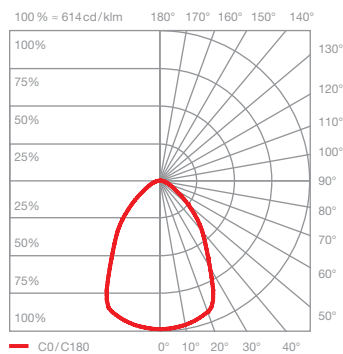

incl. power supply unit

dimensions in mm

technical data Mito soffitto 20 up

properties	material	aluminium, painted, PVD-coated steel, plastic, optical silicone, polyurethane
	weight	0.7 kg
surface	head	bronze, matt gold, rose gold, matt silver, matt white, matt black, phantom, black phantom
	cover	matt white, matt black
Occhio »color tune« LED	average life time	> 50.000 hrs
	energy efficiency class (luminous efficiency)	G (42 lm / W)
	power	LED 20 W (incl. Occhio power supply unit approx. 23 W, standby < 0.5 W)
	color rendering index	high color; CRI Ra 95
	color temperature (color consistency)	2700–4000 K (2-step) 2200–3500 K (2-step 2200 K, 3-step 3500 K)
electricity	dimming	via trailing-edge phasecut dimmer or Occhio air (optional)*
	connection	230 V AC
	power factor power supply (cos φ1)	0.9
	flicker / stroboscopic effect	1 (PstLM) / 0.9 (SVM)
	permitted operating conditions	max. 30°C for indoor use only

* For a list of compatible dimmers, see www.occhio.com/dim_en, trailing-edge phasecut dimmer and Occhio air not combinable

Mito soffitto 20 up lighting effects

ceiling (narrow)

concentrated light, beam angle approx. 50°

inserts: narrow

luminous flux : high color 20 W 720 lm

UGR (4H8H) > 19*

ceiling (wide)

wide-radiation light, beam angle approx. 80°

inserts : wide

luminous flux : high color 20 W 850 lm

UGR (4H8H) > 19*

wall to wall (wide)

wide-radiation light, beam angle approx. 80°

inserts : wide

luminous flux : high color 20 W 850 lm

*The standardized indication of glare values (UGR value - 4H8H) is not quite significant for annular luminaires. In most real applications the result of an individual calculation is a UGR value < 19. Therefore, we recommend to carry out a calculation which can be prepared by our lighting design team (project-support@occhio.de).