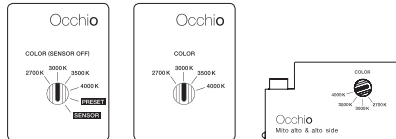

incl. power supply unit

dimensions in mm

technical data Mito soffitto 20 up

properties	material	aluminium, painted, PVD-coated steel, plastic, optical silicone, polyurethane
	weight	0.7 kg
surface	head	bronze, matt gold, rose gold, matt silver, matt white, matt black, phantom, black phantom
	cover	matt white, matt black
Occhio »color tune« LED	average life time	> 50.000 hrs
	energy efficiency class (luminous efficiency)	G (42 lm / W)
	power	LED 20 W (incl. Occhio power supply unit approx. 23 W, standby < 0.5 W)
	color rendering index	high color; CRI Ra 95
	color temperature (color consistency)	2700–4000 K (2-step) 2200–3500 K (2-step 2200 K, 3-step 3500 K)
electricity	dimming	via trailing-edge phasecut dimmer or Occhio air (optional)*
	connection	230 V AC
	power factor power supply (cos φ1)	0.9
	flicker / stroboscopic effect	1 (PstLM) / 0.9 (SVM)
	permitted operating conditions	max. 30°C for indoor use only

wall to wall (wide)

wide-radiation light, beam angle approx. 80°

inserts : wide

luminous flux : high color 20 W 850 lm

*The standardized indication of glare values (UGR value - 4H8H) is not quite significant for annular luminaires. In most real applications the result of an individual calculation is a UGR value < 19. Therefore, we recommend to carry out a calculation which can be prepared by our lighting design team (project-support@occhio.de).

control options

Control

Mito set box

sospeso / aura / sfera / sfera su / volo

soffitto / alto flat

alto & alto side

sospeso / aura / sfera / volo:

COLOR (Sensor off)
adjustable color temperature (4 steps)
trailing-edge phase cut dimming possible

PRESET (sospeso / aura / volo)
adjustable color temperature (4 steps)
adjustable up / downlight ratio (5 steps)
trailing-edge phase cut dimming possible

PRESET (sfera)
color temperature adjustable (4 stages)
light intensity adjustable (5 stages)