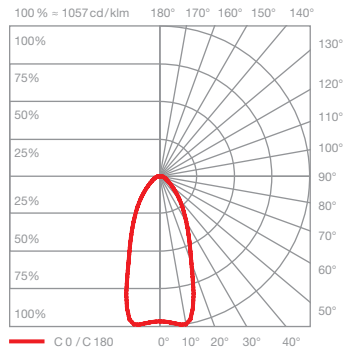

Mito soffitto 20 up lighting effects

ceiling (narrow)

concentrated light, beam angle approx. 50°

inserts: narrow

luminous flux : high color 20 W 720 lm

UGR (4H8H) > 19*