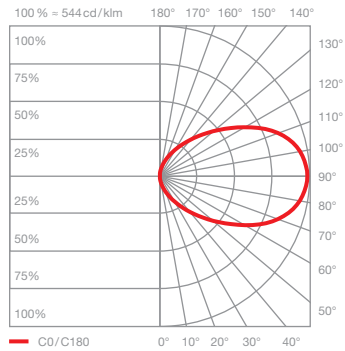

Mito sfera corda 60 lighting effects

wide

wide-radiation light, beam angle approx. 90°

inserts: wide

luminous flux: high color   40W   1600lm