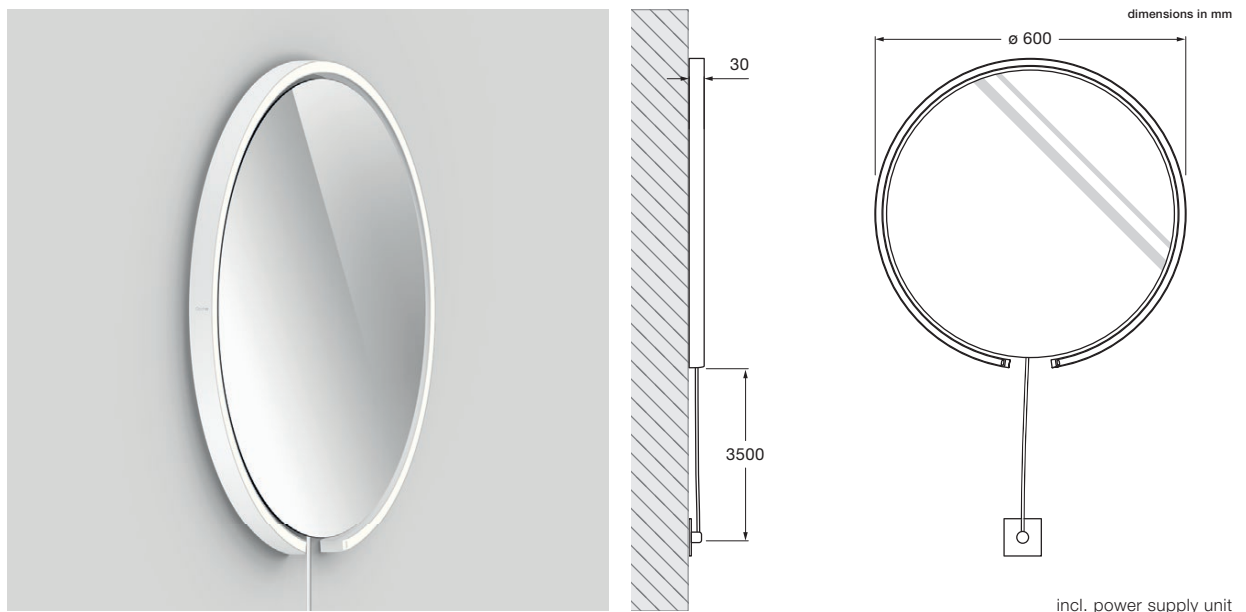

Mito sfera corda 60 datasheet

Ring-shaped LED mirror-wall luminaire with pre-installed textile cable, single-sided light output and a diameter of 60 cm. The lighting effect provides glare-free light for perfect illumination. This version features an integrated power supply unit for surface mounting and connects to 230 VAC mains voltage (incl. Europlug).

incl. power supply unit

technical data Mito sfera corda 60

properties	material	aluminium painted or PVD-coated, optical silicone , mirrored glass
	weight	8.0 kg
surface	head	bronze, matt gold, rose gold, matt silver, matt white, matt black, phantom, black phantom
	mirror	clear glass, tinted glass
	textile cable (3.5 m)	matt black, matt white, matt gold, matt silver, dark grey
	plug	bronze, matt gold, rose gold, matt silver, matt white, matt black, phantom, black phantom
Occhio »color tune« LED	average life time	> 50.000 hrs
	energy efficiency class (luminous efficiency)	G (41 lm / W)
	power	LED 40 W (incl. Occhio power supply unit approx. 46 W, standby < 0.5 W)
	color rendering index	high color; CRI Ra 95
	color temperature (color consistency)	2700–4000 K (2-step) 2200–3500 K (2-step 2200 K, 3-step 3500 K)
electricity	dimming	via trailing-edge phasecut dimmer, »touchless control« or Occhio air (optional)*
	connection	230 V AC
	power factor power supply (cos φ1)	0.9
	flicker / stroboscopic effect	1 (PstLM) / 0.9 (SVM)
	permitted operating conditions	max. 30°C for indoor use only

inserts: wide

luminous flux: high color 40W 1600lm

control options

Control

Mito set box

sospeso / aura /
sfera / sfera su / volo

soffitto / alto flat

alto & alto side