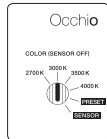

incl. power supply unit

technical data Mito sfera corda 60

properties	material	aluminium painted or PVD-coated, optical silicone , mirrored glass
	weight	8.0 kg
surface	head	bronze, matt gold, rose gold, matt silver, matt white, matt black, phantom, black phantom
	mirror	clear glass, tinted glass
	textile cable (3.5 m)	matt black, matt white, matt gold, matt silver, dark grey
	plug	bronze, matt gold, rose gold, matt silver, matt white, matt black, phantom, black phantom
Occhio »color tune« LED	average life time	> 50.000 hrs
	energy efficiency class (luminous efficiency)	G (41 lm / W)
	power	LED 40 W (incl. Occhio power supply unit approx. 46 W, standby < 0.5 W)
	color rendering index	high color; CRI Ra 95
	color temperature (color consistency)	2700–4000 K (2-step) 2200–3500 K (2-step 2200 K, 3-step 3500 K)
electricity	dimming	via trailing-edge phasecut dimmer, »touchless control« or Occhio air (optional)*
	connection	230 V AC
	power factor power supply (cos φ1)	0.9
	flicker / stroboscopic effect	1 (PstLM) / 0.9 (SVM)
	permitted operating conditions	max. 30°C for indoor use only

* For a list of compatible dimmers, see www.occhio.com/dim_en, trailing-edge phasecut dimmer and Occhio air not combinable

Mito sfera corda 60 lighting effects

wide

wide-radiation light, beam angle approx. 90°

inserts: wide

luminous flux: high color 40W 1600lm

control options

Control

Mito set box

sospeso / aura /
sfera / sfera su / volo

soffitto / alto flat

alto & alto side

sospeso / aura / sfera / volo:

COLOR (Sensor off)
adjustable color temperature (4 steps)
trailing-edge phase cut dimming possible

PRESET (sospeso / aura / volo)
adjustable color temperature (4 steps)
adjustable up / downlight ratio (5 steps)
trailing-edge phase cut dimming possible