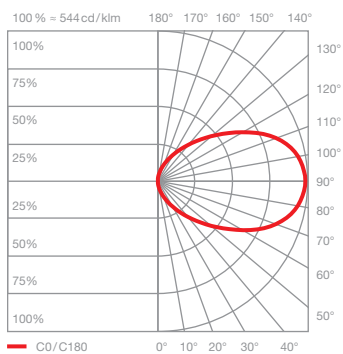

Mito sfera 40 lighting effects

wide
wide-radiation light, beam angle approx. 90°

inserts: wide

luminous flux: high color   20W   800lm