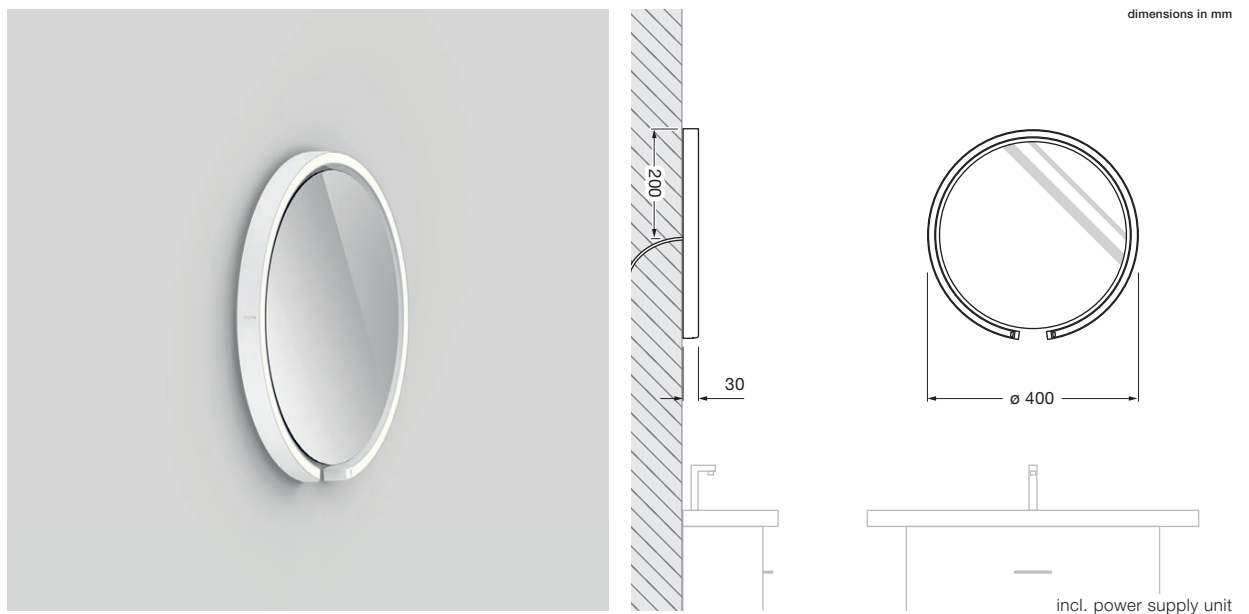

Mito sfera 40 datasheet

Ring-shaped LED mirror-wall luminaire with single-sided light output and a diameter of 40 cm. The lighting effect provides glare-free light for perfect illumination. This version features an integrated power supply unit for surface mounting and connects to 230VAC mains voltage.

technical data Mito sfera 40

properties	material	aluminium painted or PVD-coated, optical silicone , mirrored glass	
	weight	3.8 kg	
surface	head	bronze, matt gold, rose gold, matt silver, matt white, matt black, phantom, black phantom	
	mirror	clear glass, tinted glass	
Occhio »color tune« LED	average life time	> 50.000 hrs	
	energy efficiency class (luminous efficiency)	G (36 lm / W)	
	power	LED 20 W (incl. Occhio power supply unit approx. 26 W, standby < 0.5 W)	
	color rendering index	high color; CRI Ra 95	
	color temperature (color consistency)	2700–4000 K (2-step)	2200–3500 K (2-step 2200 K, 3-step 3500 K)
electricity	dimming	via trailing-edge phasecut dimmer, »touchless control« or Occhio air (optional) *	
	connection	230 V AC	
	power factor power supply (cos φ1)	0.9	
	flicker / stroboscopic effect	1 (PstLM) / 0.9 (SVM)	
	permitted operating conditions	max. 30°C for indoor use only	

inserts: wide

luminous flux: high color 20W 800lm

control options

Control

Mito set box

sospeso / aura /
sfera / sfera su / volo

soffitto / alto flat

alto & alto side