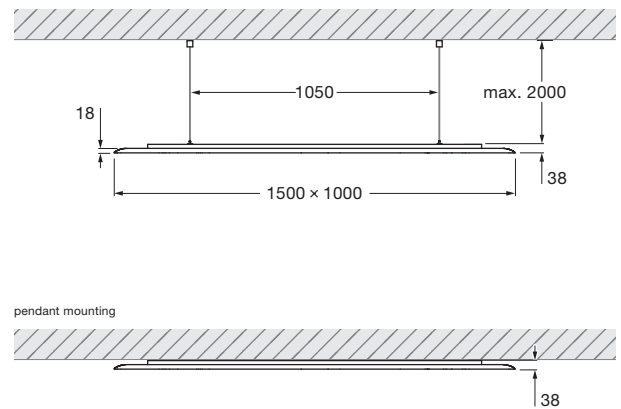

acoustic panel square 150 datasheet

Square acoustic panel measuring 150 x 100 cm to mount directly on the ceiling or suspend using wire cable (maximum 200 cm).

The polyester fleece panel (with exchangeable stretch material) offers excellent sound absorption qualities that significantly reduce reverberation time in the room, thus improving the acoustics there. Creating a new visual layer also makes it possible to give the room a different look without having to resort to a suspended ceiling.

ceiling mounting

dimensions in mm

technical data acoustic panel square 150

properties	material	polyester fleece, aluminium, steel painted
	degree of absorption panel	0.85 α
	height setting panel	max. 2000 mm (can be adjusted during fitting)
	weight panel	7 kg
surface	panel	white
	wire suspension	matt white, matt black