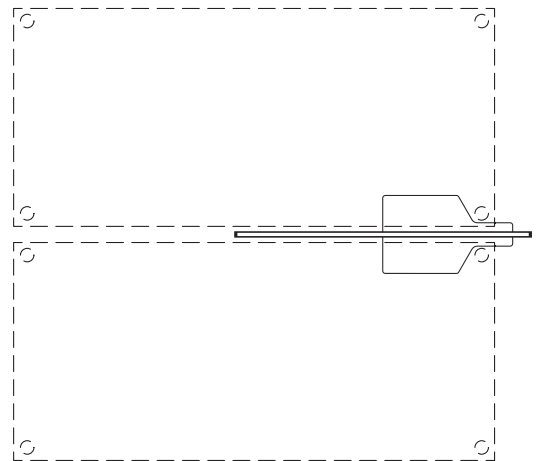

Orientation

Mito terra var
single and double workstation