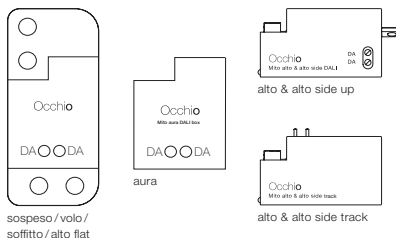

Mito DALI box (control via DALI)

sospeso / volo / soffitto / alto flat

aura

alto & alto side up

alto & alto side track

sospeso / aura / volo:

– color tune adjustable*
– adjust continuously dimming
– up + downlight separate controllable (two DALI addresses needed)
– no »touchless control«, no fading

soffitto / alto / alto side:

– color tune adjustable*
– continuously dimming

* DALI controller DALI Device type 8 (DT8) for controlling of the color tune necessary further signs on www.occhio.com/dali