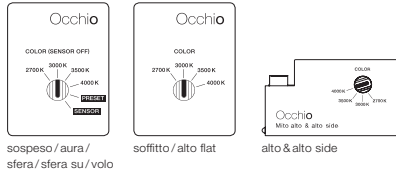

* (matt black, matt white, matt gold, matt silver)

** (bronze, rose gold)

*** For a reliable assessment of glare values in a real application of a luminaire we recommend to carry out an individual calculation which can be prepared by our lighting team (project-support@occhio.de).

Orientation

Mito terra var
single and double workstation

control options

Control

Mito set box

sospeso / aura / sfera / sfera su / volo

soffitto / alto flat

alto & alto side

sospeso / aura / sfera / volo:

COLOR (Sensor off)
adjustable color temperature (4 steps)
trailing-edge phase cut dimming possible

PRESET (sospeso / aura / volo)
adjustable color temperature (4 steps)
adjustable up / downlight ratio (5 steps)
trailing-edge phase cut dimming possible