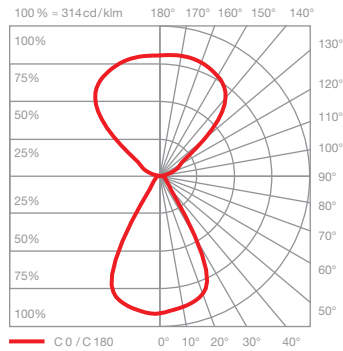

technical data Mito terra var

| | | |
|--------------------------------|---|---|
| properties | material | head/body aluminium, painted, PVD-coated, optical plastic base powder-coated |
| | cable length | power supply unit (x): 1 m luminaire (y): 2 m of which 1.5 m are retractable |
| | height adjustment | 1900 – 2200 mm (variable) |
| | weight | 20.5 kg |
| surface | head | bronze, matt gold, rose gold, matt silver, matt white, matt black, phantom, black phantom |
| | body / base | matt silver, matt white, matt black |
| Occhio »color tune« LED | average life time | > 50.000 hrs |
| | energy efficiency class (luminous efficiency) | G (71 lm / W) |
| | power | LED 70 W (incl. Occhiopower supply unit approx. 76 W, standby < 0.5 W) / matt black, matt white, matt gold, matt silver LED 56 W (incl. Occhiopower supply unit approx. 63 W, standby < 0.5 W) / bronze, rose gold, phantom, black phantom |
| | color rendering index | high color; CRI Ra 95 |
| | color temperature (color consistency) | 2700–4000 K (2-step) |
| electricity | dimming | via »touchless control«, »body sensor« or with Occhio air |
| | connection | 230 V AC / 50 Hz |
| | power factor power supply (cos φ1) | 0.9 |
| | flicker / stroboscopic effect | 1 (PstLM) / 0.9 (SVM) |
| | permitted operating conditions | max. 30°C for indoor use only |

Mito terra var lighting effects

table (wide)

wide light beam (up and down), beam angle approx. 80° (down)

inserts: wide / flood

luminous flux: high color 70 W* 4600lm
high color 56 W** 3600lm

UGR (4H8H) < 19***