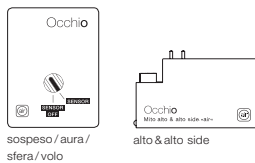

sospeso / aura / sfera / volo:

COLOR (Sensor off)
adjustable color temperature (4 steps)
trailing-edge phase cut dimming possible

PRESET (sospeso / aura / volo)
adjustable color temperature (4 steps)
adjustable up / downlight ratio (5 steps)
trailing-edge phase cut dimming possible

PRESET (sfera)
color temperature adjustable (4 stages)
light intensity adjustable (5 stages)

SENSOR

»touchless control« (gesture control)
switching, dimming, up / down fading*
»color tune« (color temperature continuously adjustable)
no external dimming possible

*not with sfera

soffitto / alto / alto side:

COLOR
adjustable color temperature (4 steps)
trailing-edge phase cut dimming possible

Mito »air« box

sospeso / aura / sfera / volo

alto & alto side

Occhio air (Bluetooth control using Occhio air app) or air controller (optional) control of individual luminaires, groups and scenes