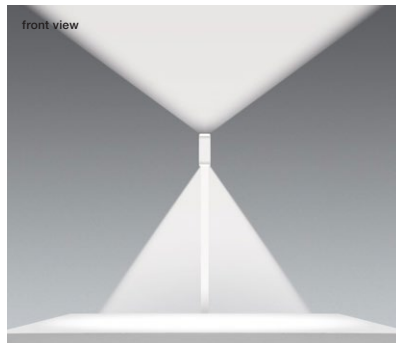

Mito terra var datasheet

Linear LED free-standing luminaire with double-sided light emission and a continuously adjustable height from 190 cm to 220 cm (body). Asymmetrical light pattern for linear illumination of tables or counters/workstations – wide, anti-glare light beam directed downwards and upwards. An automatic mode is available for Office applications: Measurement of ambient light by »ambient light control« and automatic control of brightness according to the desired settings. The »presence sensor« of the light allows switching by absence or presence in the room. Connection via plug-in power supply (converter) to 230 V AC / 50 Hz mains voltage, head can be removed for maintenance purposes. Power max. 70 W, control via »touchless control« (gesture control at the head), »body sensor« at the luminaire unit, »ambient light control« (ambient light sensor at the head), »presence sensor« (motion sensor at the head) or with Occhio air. The sensors »touchless control« + »body sensor«, »ambient light control«, »presence sensor« can be deactivated via Occhio air app.

Mito terra var lighting effects

table (wide)

wide light beam (up and down), beam angle approx. 80° (down)

inserts: wide / flood

luminous flux: high color 70 W* 4600lm
high color 56 W** 3600lm

UGR (4H8H) < 19***