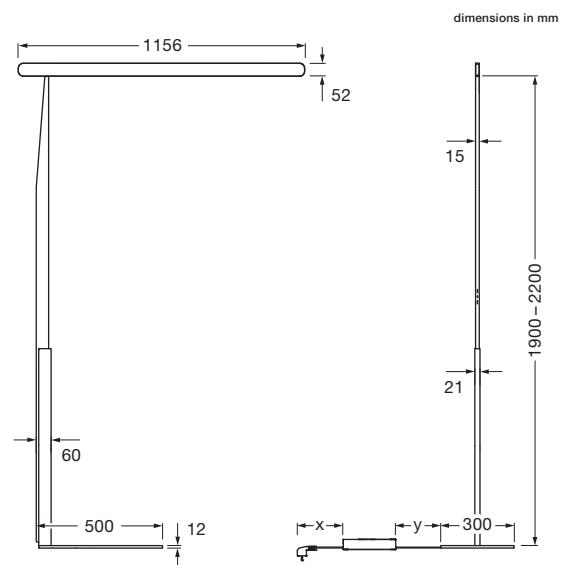

technical data Mito terra var

| | | |
|--------------------------------|---|---|
| properties | material | head/body aluminium, painted, PVD-coated, optical plastic base powder-coated |
| | cable length | power supply unit (x): 1 m luminaire (y): 2 m of which 1.5 m are retractable |
| | height adjustment | 1900 – 2200 mm (variable) |
| | weight | 20.5 kg |
| surface | head | bronze, matt gold, rose gold, matt silver, matt white, matt black, phantom, black phantom |
| | body / base | matt silver, matt white, matt black |
| Occhio »color tune« LED | average life time | > 50.000 hrs |
| | energy efficiency class (luminous efficiency) | G (71 lm / W) |
| | power | LED 70 W (incl. Occhiopower supply unit approx. 76 W, standby < 0.5 W) / matt black, matt white, matt gold, matt silver LED 56 W (incl. Occhiopower supply unit approx. 63 W, standby < 0.5 W) / bronze, rose gold, phantom, black phantom |
| | color rendering index | high color; CRI Ra 95 |
| | color temperature (color consistency) | 2700–4000 K (2-step) |
| electricity | dimming | via »touchless control«, »body sensor« or with Occhio air |
| | connection | 230 V AC / 50 Hz |
| | power factor power supply (cos φ1) | 0.9 |
| | flicker / stroboscopic effect | 1 (PstLM) / 0.9 (SVM) |
| | permitted operating conditions | max. 30°C for indoor use only |