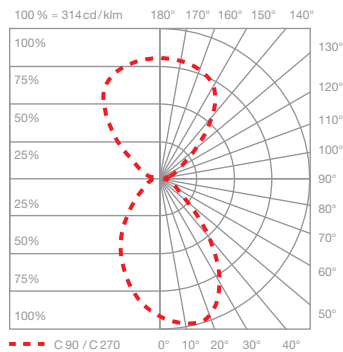

technical data Mito terra var

| | | |
|--------------------------------|---|---|
| properties | material | head/body aluminium, painted, PVD-coated, optical plastic base powder-coated |
| | cable length | power supply unit (x): 1 m luminaire (y): 2 m of which 1.5 m are retractable |
| | height adjustment | 1900 – 2200 mm (variable) |
| | weight | 20.5 kg |
| surface | head | bronze, matt gold, rose gold, matt silver, matt white, matt black, phantom, black phantom |
| | body / base | matt silver, matt white, matt black |
| Occhio »color tune« LED | average life time | > 50.000 hrs |
| | energy efficiency class (luminous efficiency) | G (71 lm / W) |
| | power | LED 70 W (incl. Occhiopower supply unit approx. 76 W, standby < 0.5 W) / matt black, matt white, matt gold, matt silver LED 56 W (incl. Occhiopower supply unit approx. 63 W, standby < 0.5 W) / bronze, rose gold, phantom, black phantom |
| | color rendering index | high color; CRI Ra 95 |
| | color temperature (color consistency) | 2700–4000 K (2-step) |
| electricity | dimming | via »touchless control«, »body sensor« or with Occhio air |
| | connection | 230 V AC / 50 Hz |
| | power factor power supply (cos φ1) | 0.9 |
| | flicker / stroboscopic effect | 1 (PstLM) / 0.9 (SVM) |
| | permitted operating conditions | max. 30°C for indoor use only |

Mito terra var lighting effects

table (wide)

wide light beam (up and down), beam angle approx. 80° (down)

inserts: wide / flood

luminous flux: high color 70 W* 4600lm
high color 56 W** 3600lm

UGR (4H8H) < 19***