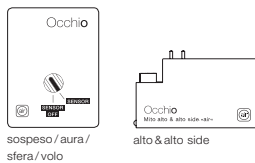

alto & alto side

sospeso / aura / sfera / volo:

COLOR (Sensor off)
adjustable color temperature (4 steps)
trailing-edge phase cut dimming possible

PRESET (sospeso / aura / volo)
adjustable color temperature (4 steps)
adjustable up / downlight ratio (5 steps)
trailing-edge phase cut dimming possible

PRESET (sfera)
color temperature adjustable (4 stages)
light intensity adjustable (5 stages)

SENSOR

»touchless control« (gesture control)
switching, dimming, up / down fading*
»color tune« (color temperature continuously adjustable)
no external dimming possible

*not with sfera

soffitto / alto / alto side:

COLOR
adjustable color temperature (4 steps)
trailing-edge phase cut dimming possible

Mito »air« box

sospeso / aura / sfera / volo

alto & alto side

Occhio air (Bluetooth control using Occhio air app) or air controller (optional) control of individual luminaires, groups and scenes