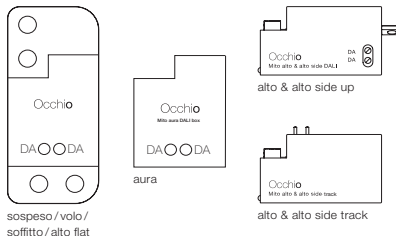

Mito DALI box (control via DALI)

sospeso / volo / soffitto / alto flat

aura

alto & alto side up

alto & alto side track

sospeso / aura / volo:

– color tune adjustable*
– adjust continuously dimming
– up + downlight separate controllable (two DALI addresses needed)
– no »touchless control«, no fading

soffitto / alto / alto side:

– color tune adjustable*
– continuously dimming

* DALI controller DALI Device type 8 (DT8) for controlling of the color tune necessary further signs on www.occhio.com/dali