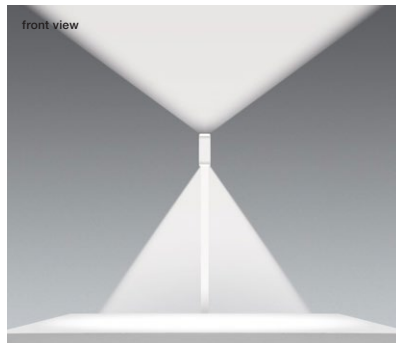

technical data Mito terra fix 190/220

properties	material	head/body aluminium, painted, PVD-coated, optical plastic base powder-coated
	cable length	power supply unit (x): 1 m luminaire (y): 2 m of which 1.5 m are retractable
	weight	Mito terra fix 190: 19.0 kg Mito terra fix 220: 19.5 kg
surface	head	bronze, matt gold, rose gold, matt silver, matt white, matt black, phantom
	body/base	matt silver, matt white, matt black
Occhio »color tune« LED	average life time	> 50.000 hrs
	energy efficiency class (luminous efficiency)	G (71 lm / W)
	power	LED 70 W (incl. Occhiopower supply unit approx. 76 W, standby < 0.5 W) / matt black, matt white, matt gold, matt silver LED 56 W (incl. Occhiopower supply unit approx. 63 W, standby < 0.5 W) / bronze, rose gold, phantom, black phantom
	color rendering index	high color; CRI Ra 95
	color temperature (color consistency)	2700–4000 K (2-step)
electricity	dimming	via »touchless control«, »body sensor« or with Occhio air
	connection	230 V AC / 50 Hz
	power factor power supply (cos φ1)	0.9
	flicker / stroboscopic effect	1 (PstLM) / 0.9 (SVM)
	permitted operating conditions	max. 30°C for indoor use only

Mito terra fix 190/220 lighting effects

table (wide)

wide light beam (up and down), beam angle approx. 80° (down)

inserts: wide / flood

luminous flux: high color 70 W* 4600lm
high color 56 W** 3600lm

UGR (4H8H) < 19***