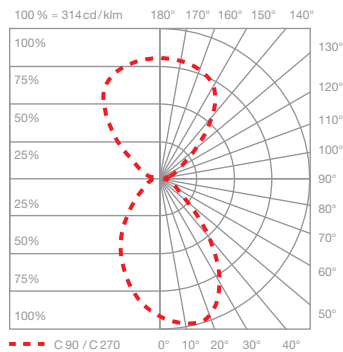

technical data Mito terra fix 190/220

properties	material	head/body aluminium, painted, PVD-coated, optical plastic base powder-coated
	cable length	power supply unit (x): 1 m luminaire (y): 2 m of which 1.5 m are retractable
	weight	Mito terra fix 190: 19.0 kg Mito terra fix 220: 19.5 kg
surface	head	bronze, matt gold, rose gold, matt silver, matt white, matt black, phantom
	body/base	matt silver, matt white, matt black
Occhio »color tune« LED	average life time	> 50.000 hrs
	energy efficiency class (luminous efficiency)	G (71 lm / W)
	power	LED 70 W (incl. Occhiopower supply unit approx. 76 W, standby < 0.5 W) / matt black, matt white, matt gold, matt silver LED 56 W (incl. Occhiopower supply unit approx. 63 W, standby < 0.5 W) / bronze, rose gold, phantom, black phantom
	color rendering index	high color; CRI Ra 95
	color temperature (color consistency)	2700–4000 K (2-step)
electricity	dimming	via »touchless control«, »body sensor« or with Occhio air
	connection	230 V AC / 50 Hz
	power factor power supply (cos φ1)	0.9
	flicker / stroboscopic effect	1 (PstLM) / 0.9 (SVM)
	permitted operating conditions	max. 30°C for indoor use only

Mito terra fix 190/220 lighting effects

table (wide)

wide light beam (up and down), beam angle approx. 80° (down)

inserts: wide / flood

luminous flux: high color 70 W* 4600lm
high color 56 W** 3600lm

UGR (4H8H) < 19***