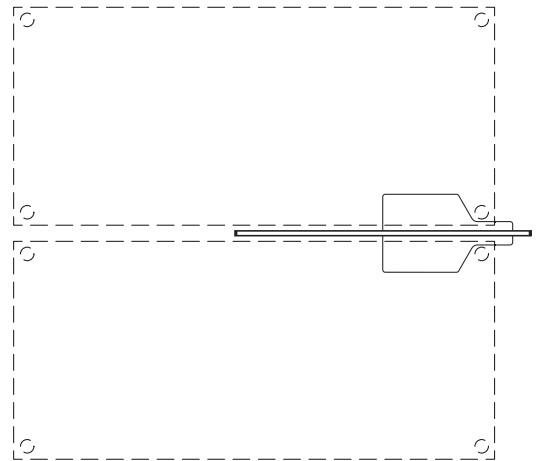

Mito terra fix 220
double workstation