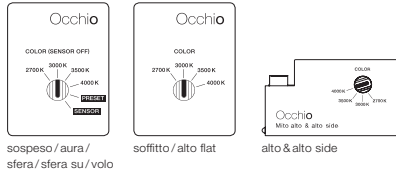

technical data Mito terra fix 190/220

properties	material	head/body aluminium, painted, PVD-coated, optical plastic base powder-coated
	cable length	power supply unit (x): 1 m luminaire (y): 2 m of which 1.5 m are retractable
	weight	Mito terra fix 190: 19.0 kg Mito terra fix 220: 19.5 kg
surface	head	bronze, matt gold, rose gold, matt silver, matt white, matt black, phantom
	body/base	matt silver, matt white, matt black
Occhio »color tune« LED	average life time	> 50.000 hrs
	energy efficiency class (luminous efficiency)	G (71 lm / W)
	power	LED 70 W (incl. Occhiopower supply unit approx. 76 W, standby < 0.5 W) / matt black, matt white, matt gold, matt silver LED 56 W (incl. Occhiopower supply unit approx. 63 W, standby < 0.5 W) / bronze, rose gold, phantom, black phantom
	color rendering index	high color; CRI Ra 95
	color temperature (color consistency)	2700–4000 K (2-step)
electricity	dimming	via »touchless control«, »body sensor« or with Occhio air
	connection	230 V AC / 50 Hz
	power factor power supply (cos φ1)	0.9
	flicker / stroboscopic effect	1 (PstLM) / 0.9 (SVM)
	permitted operating conditions	max. 30°C for indoor use only

* (matt black, matt white, matt gold, matt silver)

** (bronze, rose gold)

*** For a reliable assessment of glare values in a real application of a luminaire we recommend to carry out an individual calculation which can be prepared by our lighting team (project-support@occhio.de).

Orientation

Mito terra fix 190
single workstation

Mito terra fix 220
double workstation

control options

Control

Mito set box

sospeso / aura / sfera / sfera su / volo

soffitto / alto flat

alto & alto side

sospeso / aura / sfera / volo:

COLOR (Sensor off)
adjustable color temperature (4 steps)
trailing-edge phase cut dimming possible

PRESET (sospeso / aura / volo)
adjustable color temperature (4 steps)
adjustable up / downlight ratio (5 steps)
trailing-edge phase cut dimming possible