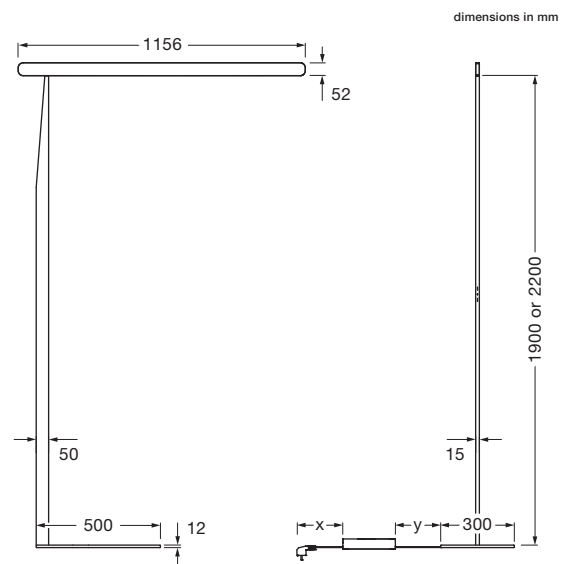

technical data Mito terra fix 190/220

properties	material	head/body aluminium, painted, PVD-coated, optical plastic base powder-coated
	cable length	power supply unit (x): 1 m luminaire (y): 2 m of which 1.5 m are retractable
	weight	Mito terra fix 190: 19.0 kg Mito terra fix 220: 19.5 kg
surface	head	bronze, matt gold, rose gold, matt silver, matt white, matt black, phantom
	body/base	matt silver, matt white, matt black
Occhio »color tune« LED	average life time	> 50.000 hrs
	energy efficiency class (luminous efficiency)	G (71 lm / W)
	power	LED 70 W (incl. Occhiopower supply unit approx. 76 W, standby < 0.5 W) / matt black, matt white, matt gold, matt silver LED 56 W (incl. Occhiopower supply unit approx. 63 W, standby < 0.5 W) / bronze, rose gold, phantom, black phantom
	color rendering index	high color; CRI Ra 95
	color temperature (color consistency)	2700–4000 K (2-step)
electricity	dimming	via »touchless control«, »body sensor« or with Occhio air
	connection	230 V AC / 50 Hz
	power factor power supply (cos φ1)	0.9
	flicker / stroboscopic effect	1 (PstLM) / 0.9 (SVM)
	permitted operating conditions	max. 30°C for indoor use only