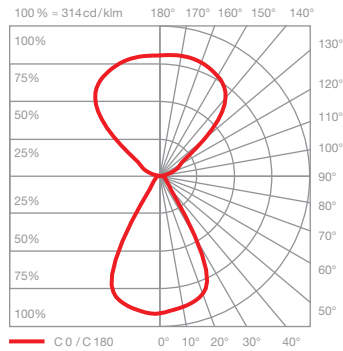

technical data Mito terra fix 190/220

properties	material	head/body aluminium, painted, PVD-coated, optical plastic base powder-coated
	cable length	power supply unit (x): 1 m luminaire (y): 2 m of which 1.5 m are retractable
	weight	Mito terra fix 190: 19.0 kg Mito terra fix 220: 19.5 kg
surface	head	bronze, matt gold, rose gold, matt silver, matt white, matt black, phantom
	body/base	matt silver, matt white, matt black
Occhio »color tune« LED	average life time	> 50.000 hrs
	energy efficiency class (luminous efficiency)	G (71 lm / W)
	power	LED 70 W (incl. Occhiopower supply unit approx. 76 W, standby < 0.5 W) / matt black, matt white, matt gold, matt silver LED 56 W (incl. Occhiopower supply unit approx. 63 W, standby < 0.5 W) / bronze, rose gold, phantom, black phantom
	color rendering index	high color; CRI Ra 95
	color temperature (color consistency)	2700–4000 K (2-step)
electricity	dimming	via »touchless control«, »body sensor« or with Occhio air
	connection	230 V AC / 50 Hz
	power factor power supply (cos φ1)	0.9
	flicker / stroboscopic effect	1 (PstLM) / 0.9 (SVM)
	permitted operating conditions	max. 30°C for indoor use only

Mito terra fix 190/220 lighting effects

table (wide)

wide light beam (up and down), beam angle approx. 80° (down)

inserts: wide / flood

luminous flux: high color 70 W* 4600lm
high color 56 W** 3600lm

UGR (4H8H) < 19***