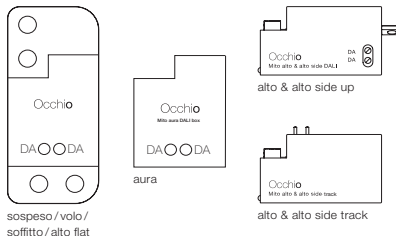

#### terra / largo / raggio:

»air«, »touchless control« and »body sensor« (raggio / terra) (Bluetooth- and gesture control)  
control via »touchless control«, »body sensor« and Occhio air App or »air« controller

#### alto / alto side:

»air« (Bluetooth - control)  
control via Occhio air App or »air« controller  
switching, dimming  
»color tune« (color temperature continuously adjustable)

»ambient light control« (terra)  
adjustment to ambient light

»presence sensor« (terra)  
presence identification and automatically shutdown by presence sensor

deactivation and adjustable via control and sensor with »air« app

with Mito »air« box no external dimming possible

#### Mito DALI box (control via DALI)

sospeso / volo / soffitto / alto flat

aura

alto & alto side up

alto & alto side track