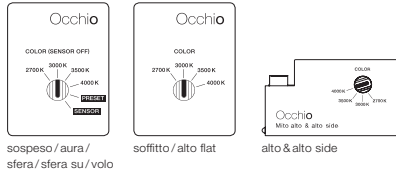

control options

Control

Mito set box

sospeso / aura / sfera / sfera su / volo

soffitto / alto flat

alto & alto side

sospeso / aura / sfera / volo:

COLOR (Sensor off)
adjustable color temperature (4 steps)
trailing-edge phase cut dimming possible

PRESET (sospeso / aura / volo)
adjustable color temperature (4 steps)
adjustable up / downlight ratio (5 steps)
trailing-edge phase cut dimming possible

PRESET (sfera)
color temperature adjustable (4 stages)
light intensity adjustable (5 stages)

SENSOR

»touchless control« (gesture control)
switching, dimming, up / down fading*
»color tune« (color temperature continuously adjustable)
no external dimming possible

*not with sfera

soffitto / alto / alto side:

COLOR
adjustable color temperature (4 steps)
trailing-edge phase cut dimming possible