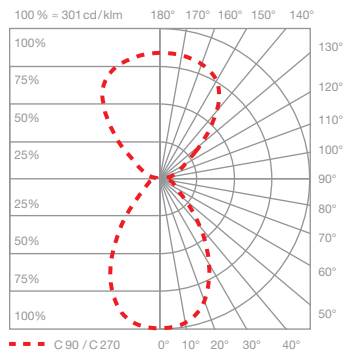

Mito terra 3d lighting effects

table (wide)

wide light beam (up and down), beam angle approx. 80° (down)

inserts: wide / flood

luminous flux:	high color	70 W*	4600lm
	high color	56 W**	3600lm

UGR (4H8H) < 19***

* (matt black, matt white, matt gold, matt silver)

** (bronze, rose gold)

*** For a reliable assessment of glare values in a real application of a luminaire we recommend to carry out an individual calculation which can be prepared by our lighting team (project-support@occhio.de).