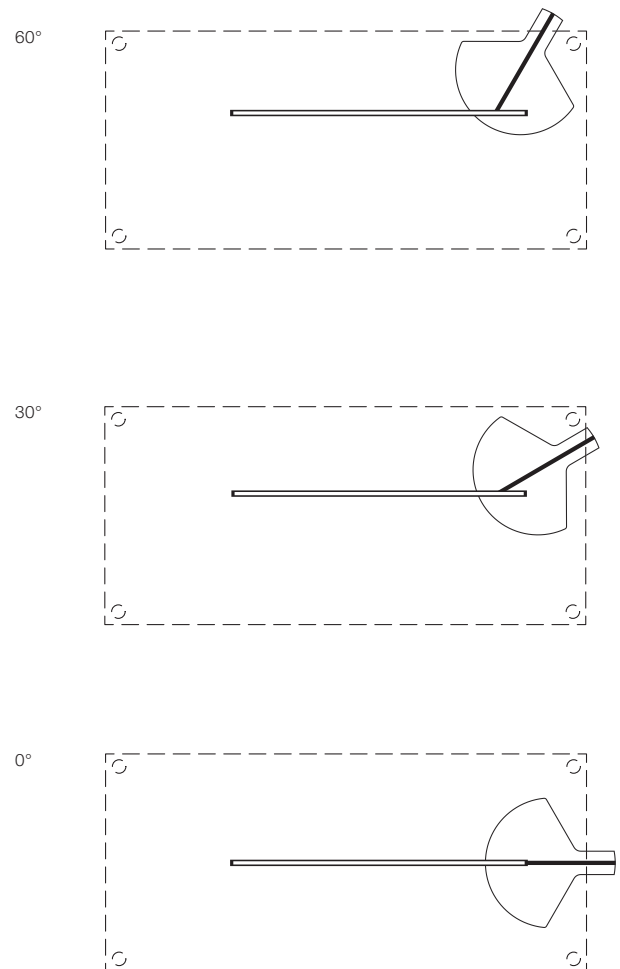

Orientation

Mito terra 3d
double sided head swivelable by 60°