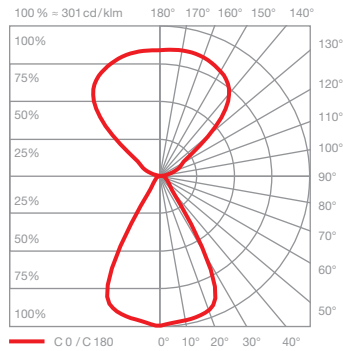

Mito terra 3d lighting effects

table (wide)

wide light beam (up and down), beam angle approx. 80° (down)

inserts: wide / flood

luminous flux:	high color	70 W*	4600lm
	high color	56 W**	3600lm

UGR (4H8H) < 19***

* (matt black, matt white, matt gold, matt silver)

** (bronze, rose gold)

*** For a reliable assessment of glare values in a real application of a luminaire we recommend to carry out an individual calculation which can be prepared by our lighting team (project-support@occhio.de).