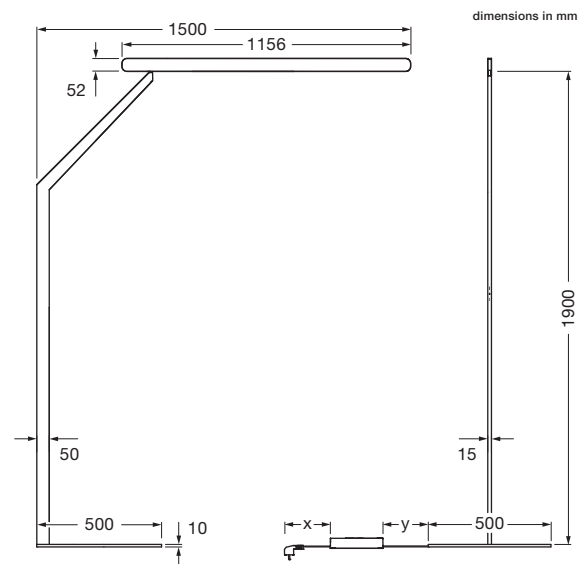

## Mito terra 3d datasheet

Linear LED free-standing luminaire with double-sided light emission, height of 190 cm (body) and swivel-mounted head for the flexible alignment at the table. The tilted luminaire unit positions the head over the table or counter / workstation. Symmetrical light pattern for homogeneous lighting – wide, anti-glare light beam directed downwards and upwards. An automatic mode is available for Office applications: Measurement of ambient light by »ambient light control« and automatic control of brightness according to the desired settings. The »presence sensor« of the luminaire allows switching by absence or presence in the room. Connection via plug-in power supply (converter) to 230VAC/50Hz mains voltage, head can be removed for maintenance purposes. Power max. 70 W, control via »touchless control« (gesture control at the head), »body sensor« at the luminaire unit, »ambient light control« (ambient light sensor at the head), »presence sensor« (motion sensor at the head) or with Occhio air. The sensors »touchless control« + »body sensor«, »ambient light control«, »presence sensor« can be deactivated via Occhio air app.