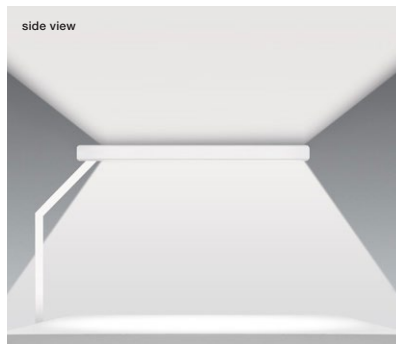

Mito terra 3d lighting effects

table (wide)

wide light beam (up and down), beam angle approx. 80° (down)

inserts: wide / flood

luminous flux:	high color	70 W*	4600lm
	high color	56 W**	3600lm

UGR (4H8H) < 19***

* (matt black, matt white, matt gold, matt silver)

** (bronze, rose gold)

*** For a reliable assessment of glare values in a real application of a luminaire we recommend to carry out an individual calculation which can be prepared by our lighting team (project-support@occhio.de).