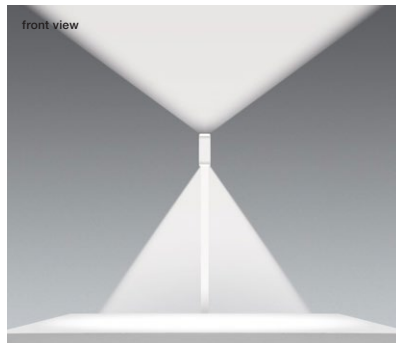

Mito terra 3d lighting effects

table (wide)

wide light beam (up and down), beam angle approx. 80° (down)

inserts: wide / flood

luminous flux:	high color	70 W*	4600lm
	high color	56 W**	3600lm

UGR (4H8H) < 19***

* (matt black, matt white, matt gold, matt silver)

** (bronze, rose gold)

*** For a reliable assessment of glare values in a real application of a luminaire we recommend to carry out an individual calculation which can be prepared by our lighting team (project-support@occhio.de).