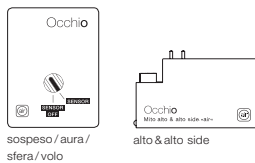

Mito »air« box

sospeso / aura / sfera / volo

alto & alto side

Occhio air (Bluetooth control using Occhio air app) or air controller (optional) control of individual luminaires, groups and scenes

sospeso / aura / sfera / volo:

SENSOR
»air« + »touchless control« (Bluetooth- and gesture control)
control via »touchless control« and Occhio air app or »air« controller

SENSOR OFF

»air«
control via Occhio air App or »air« controller
switching, dimming, up / down fading »color tune« (color temperature continuously adjustable)

terra / largo / raggio:

»air«, »touchless control« and »body sensor« (raggio / terra) (Bluetooth- and gesture control)
control via »touchless control«, »body sensor« and Occhio air App or »air« controller

alto / alto side:

»air« (Bluetooth - control)
control via Occhio air App or »air« controller
switching, dimming
»color tune« (color temperature continuously adjustable)

»ambient light control« (terra)
adjustment to ambient light

»presence sensor« (terra)
presence identification and automatically shutdown by presence sensor

deactivation and adjustable via control and sensor with »air« app

with Mito »air« box no external dimming possible