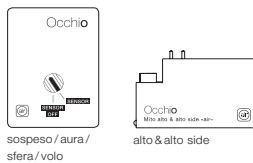

sospeso / aura / sfera / volo:

COLOR (Sensor off)
adjustable color temperature (4 steps)
trailing-edge phase cut dimming possible

PRESET (sospeso / aura / volo)
adjustable color temperature (4 steps)
adjustable up / downlight ratio (5 steps)
trailing-edge phase cut dimming possible

PRESET (sfera)
color temperature adjustable (4 stages)
light intensity adjustable (5 stages)

SENSOR

»touchless control« (gesture control)
switching, dimming, up / down fading*
»color tune« (color temperature continuously adjustable)
no external dimming possible

*not with sfera

soffitto / alto / alto side:

COLOR
adjustable color temperature (4 steps)
trailing-edge phase cut dimming possible

Mito »air« box

sospeso / aura / sfera / volo

alto & alto side

Occhio air (Bluetooth control using Occhio air app) or air controller (optional) control of individual luminaires, groups and scenes