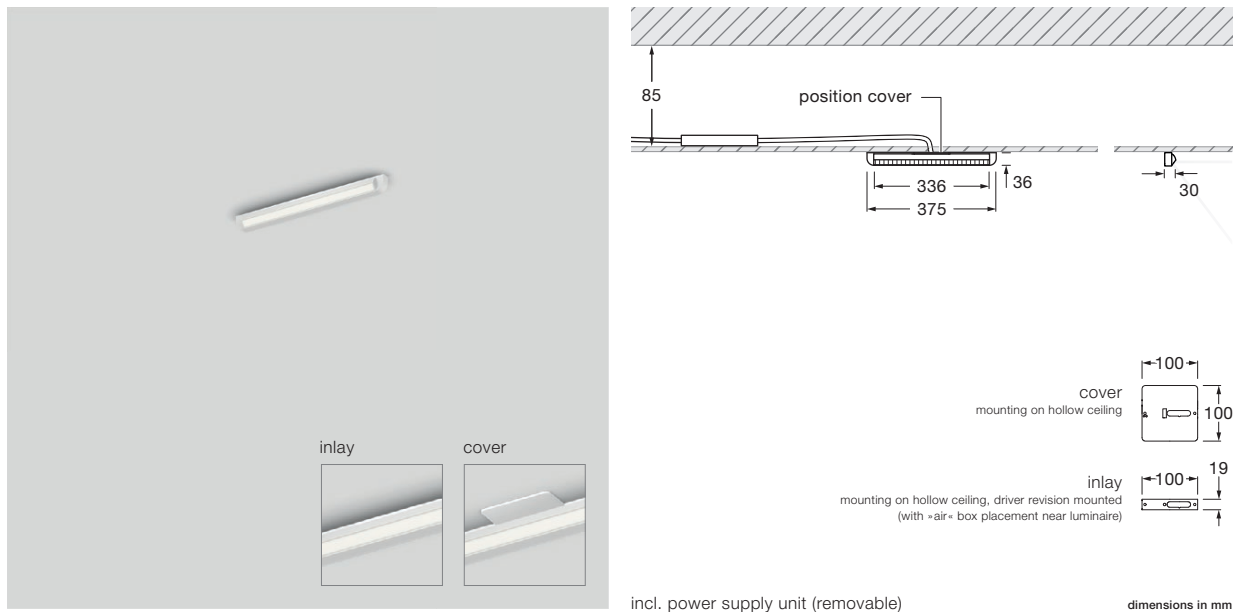

Mito alto 40 flat datasheet

Linear LED ceiling luminaire with single-sided light output, available in the following lengths: 37.5 cm. This side-light effect illuminates wall surfaces (wall washing) uniformly and without glare. Version for hollow ceilings incl. power supply unit, cover and inlay (inspection opening for power supply unit required at suitable place).

technical data Mito alto 40 flat

properties	material	head aluminium, painted, PVD-coated steel, optical plastic cover painted plastic
	recommended wall clearance for homogeneous wall illumination	approx. 70 cm for 250 cm ceiling height approx. 85 cm for 300 cm ceiling height
	weight	0.8 kg
surface	head	bronze, matt gold, rose gold, matt silver, matt white, matt black, phantom, black phantom
	cover	matt white, matt silver, matt black
Occhio »color tune« LED	average life time	> 50.000 hrs
	energy efficiency class (luminous efficiency)	G (52 lm / W)
	power	LED 15 W (incl. Occhio power supply unit approx. 18 W, standby < 0.5 W)
	color rendering index	high color; CRI Ra 95
electricity	color temperature (color consistency)	2700–4000 K (2-step) 2200–3500 K (2-step 2200 K, 3-step 3500 K)
	dimming	via trailing-edge phasecut dimmer*, Occhio air or DALI
electricity	connection	230 V AC / 50 Hz
	power factor power supply (cos φ1)	0.9
	flicker / stroboscopic effect	1 (PstLM) / 0.9 (SVM)
	permitted operating conditions	max. 30°C for indoor use only