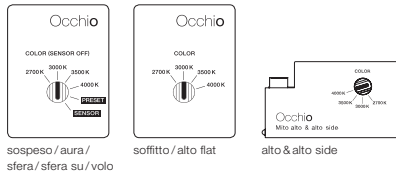

technical data Mito alto 40 flat

properties	material	head aluminium, painted, PVD-coated steel, optical plastic cover painted plastic
	recommended wall clearance for homogeneous wall illumination	approx. 70 cm for 250 cm ceiling height approx. 85 cm for 300 cm ceiling height
	weight	0.8 kg
surface	head	bronze, matt gold, rose gold, matt silver, matt white, matt black, phantom, black phantom
	cover	matt white, matt silver, matt black
Occhio »color tune« LED	average life time	> 50.000 hrs
	energy efficiency class (luminous efficiency)	G (52 lm / W)
	power	LED 15 W (incl. Occhio power supply unit approx. 18 W, standby < 0.5 W)
	color rendering index	high color; CRI Ra 95
electricity	color temperature (color consistency)	2700–4000 K (2-step) 2200–3500 K (2-step 2200 K, 3-step 3500 K)
	dimming	via trailing-edge phasecut dimmer*, Occhio air or DALI
electricity	connection	230 V AC / 50 Hz
	power factor power supply (cos φ1)	0.9
	flicker / stroboscopic effect	1 (PstLM) / 0.9 (SVM)
	permitted operating conditions	max. 30°C for indoor use only

* For a list of compatible dimmers, see www.occhio.com/dim_en, trailing-edge phasecut dimmer, Occhio air and DALI not combinable

Mito alto 40 flat lighting effects

side

concentrated light, beam angle approx. 50°

inserts: wallwash

luminous flux: high color 15 W 800 lm

control options

Control

Mito set box

sospeso / aura / sfera / sfera su / volo

soffitto / alto flat

alto & alto side

sospeso / aura / sfera / volo:

COLOR (Sensor off)
adjustable color temperature (4 steps)
trailing-edge phase cut dimming possible

PRESET (sospeso / aura / volo)
adjustable color temperature (4 steps)
adjustable up / downlight ratio (5 steps)
trailing-edge phase cut dimming possible