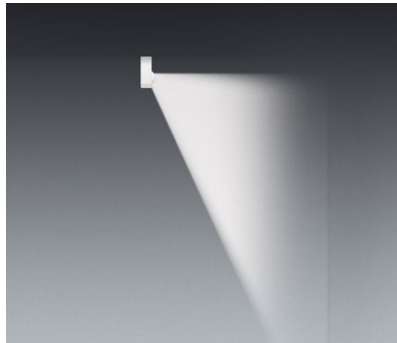

Mito alto 40 flat lighting effects

side

concentrated light, beam angle approx. 50°

inserts: wallwash

luminous flux: high color 15 W 800 lm