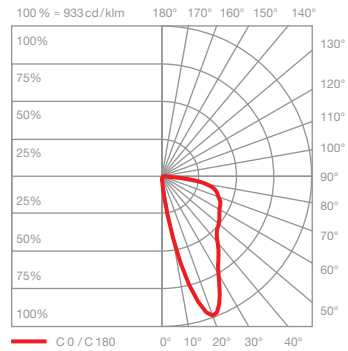

Mito alto 40 flat lighting effects

side

concentrated light, beam angle approx. 50°

inserts: wallwash

luminous flux: high color 15 W 800 lm