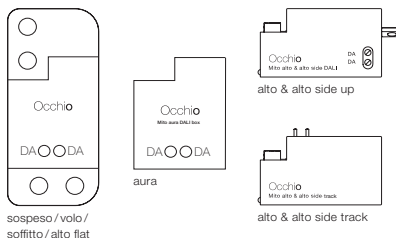

Mito DALI box (control via DALI)

sospeso / volo / soffitto / alto flat

aura

alto & alto side track

sospeso / aura / volo:

– color tune adjustable*
– adjust continuously dimming
– up + downlight separate controllable (two DALI addresses needed)
– no »touchless control«, no fading

soffitto / alto / alto side:

– color tune adjustable*
– continuously dimming

* DALI controller DALI Device type 8 (DT8) for controlling of the color tune necessary further signs on www.occhio.com/dali