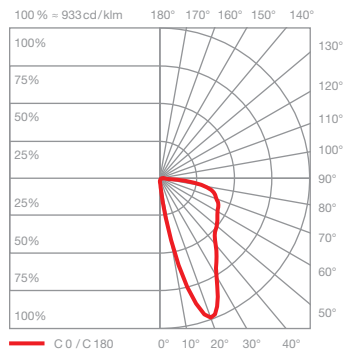

Mito alto side 100 up lighting effects

side

concentrated light, beam angle approx. 50°

inserts: wallwash

luminous flux: high color 45 W 2400 lm

control options

Control

Mito set box

sospeso / aura / sfera / sfera su / volo

soffitto / alto flat

alto & alto side

sospeso / aura / sfera / volo:

COLOR (Sensor off)
adjustable color temperature (4 steps)
trailing-edge phase cut dimming possible