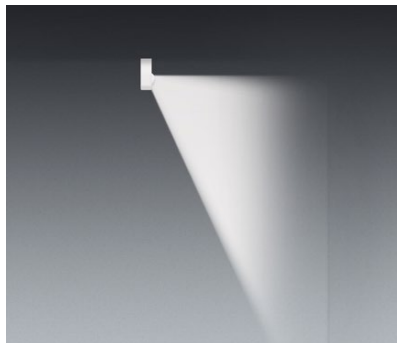

Mito alto side 100 up lighting effects

side

concentrated light, beam angle approx. 50°

inserts: wallwash

luminous flux: high color 45 W 2400 lm

control options

Control

Mito set box

sospeso / aura / sfera / sfera su / volo

soffitto / alto flat

alto & alto side

sospeso / aura / sfera / volo:

COLOR (Sensor off)
adjustable color temperature (4 steps)
trailing-edge phase cut dimming possible

PRESET (sospeso / aura / volo)
adjustable color temperature (4 steps)
adjustable up / downlight ratio (5 steps)
trailing-edge phase cut dimming possible

PRESET (sfera)
color temperature adjustable (4 stages)
light intensity adjustable (5 stages)