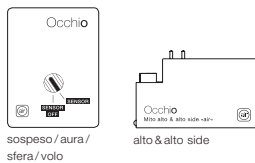

PRESET (sospeso / aura / volo)
adjustable color temperature (4 steps)
adjustable up / downlight ratio (5 steps)
trailing-edge phase cut dimming possible

PRESET (sfera)
color temperature adjustable (4 stages)
light intensity adjustable (5 stages)

SENSOR

»touchless control« (gesture control)
switching, dimming, up / down fading*
»color tune« (color temperature continuously adjustable)
no external dimming possible

*not with sfera

soffitto / alto / alto side:

COLOR
adjustable color temperature (4 steps)
trailing-edge phase cut dimming possible

Mito »air« box

sospeso / aura / sfera / volo

alto & alto side

Occhio air (Bluetooth control using Occhio air app) or air controller (optional) control of individual luminaires, groups and scenes