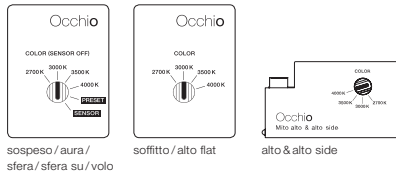

Mito alto side 100 up lighting effects

side

concentrated light, beam angle approx. 50°

inserts: wallwash

luminous flux: high color 45 W 2400 lm

control options

Control

Mito set box

sospeso / aura / sfera / sfera su / volo

soffitto / alto flat

alto & alto side

sospeso / aura / sfera / volo:

COLOR (Sensor off)
adjustable color temperature (4 steps)
trailing-edge phase cut dimming possible

PRESET (sospeso / aura / volo)
adjustable color temperature (4 steps)
adjustable up / downlight ratio (5 steps)
trailing-edge phase cut dimming possible

PRESET (sfera)
color temperature adjustable (4 stages)
light intensity adjustable (5 stages)