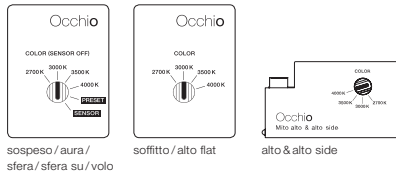

technical data Mito alto side 100 flat

properties	material	head aluminium, painted, PVD-coated steel, optical plastic cover painted plastic	
	recommended wall clearance for homogeneous wall illumination	approx. 70 cm for 250 cm ceiling height approx. 85 cm for 300 cm ceiling height	
	weight	1.6 kg	
surface	head	bronze, matt gold, rose gold, matt silver, matt white, matt black, phantom, black phantom	
	cover	matt white, matt silver, matt black	
Occhio »color tune« LED	average life time	> 50.000 hrs	
	energy efficiency class (luminous efficiency)	G (54 lm / W)	
	power	LED 45 W (incl. Occhio power supply unit approx. 52 W, standby < 0.5 W)	
	color rendering index	high color; CRI Ra 95	
electricity	color temperature (color consistency)	2700–4000 K (2-step)	2200–3500 K (2-step 2200 K, 3-step 3500 K)
	dimming	via trailing-edge phasecut dimmer*, Occhio air or DALI	
electricity	connection	230 V AC / 50 Hz	
	power factor power supply (cos φ1)	0.9	
	flicker / stroboscopic effect	1 (PstLM) / 0.9 (SVM)	
	permitted operating conditions	max. 30°C for indoor use only	

* For a list of compatible dimmers, see www.occhio.com/dim_en, trailing-edge phasecut dimmer, Occhio air and DALI not combinable

Mito alto side 100 flat lighting effects

side

concentrated light, beam angle approx. 50°

inserts: wallwash

luminous flux: high color 45 W 2400 lm

control options

Control

Mito set box

sospeso / aura / sfera / sfera su / volo

soffitto / alto flat

alto & alto side

sospeso / aura / sfera / volo:

COLOR (Sensor off)
adjustable color temperature (4 steps)
trailing-edge phase cut dimming possible

PRESET (sospeso / aura / volo)
adjustable color temperature (4 steps)
adjustable up / downlight ratio (5 steps)
trailing-edge phase cut dimming possible