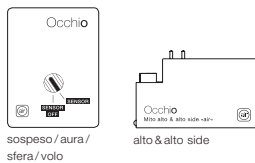

sospeso / aura / sfera / volo:

COLOR (Sensor off)
adjustable color temperature (4 steps)
trailing-edge phase cut dimming possible

PRESET (sospeso / aura / volo)
adjustable color temperature (4 steps)
adjustable up / downlight ratio (5 steps)
trailing-edge phase cut dimming possible

PRESET (sfera)
color temperature adjustable (4 stages)
light intensity adjustable (5 stages)

SENSOR

»touchless control« (gesture control)
switching, dimming, up / down fading*
»color tune« (color temperature continuously adjustable)
no external dimming possible

*not with sfera

soffitto / alto / alto side:

COLOR
adjustable color temperature (4 steps)
trailing-edge phase cut dimming possible

Mito »air« box

sospeso / aura / sfera / volo

alto & alto side

Occhio air (Bluetooth control using Occhio air app) or air controller (optional) control of individual luminaires, groups and scenes