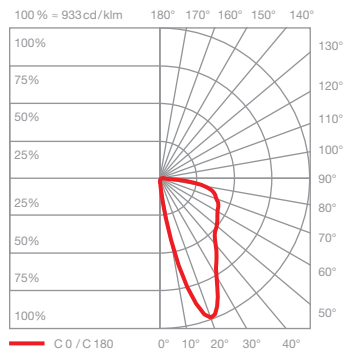

Mito alto side 100 flat lighting effects

side

concentrated light, beam angle approx. 50°

inserts: wallwash

luminous flux: high color 45 W 2400 lm