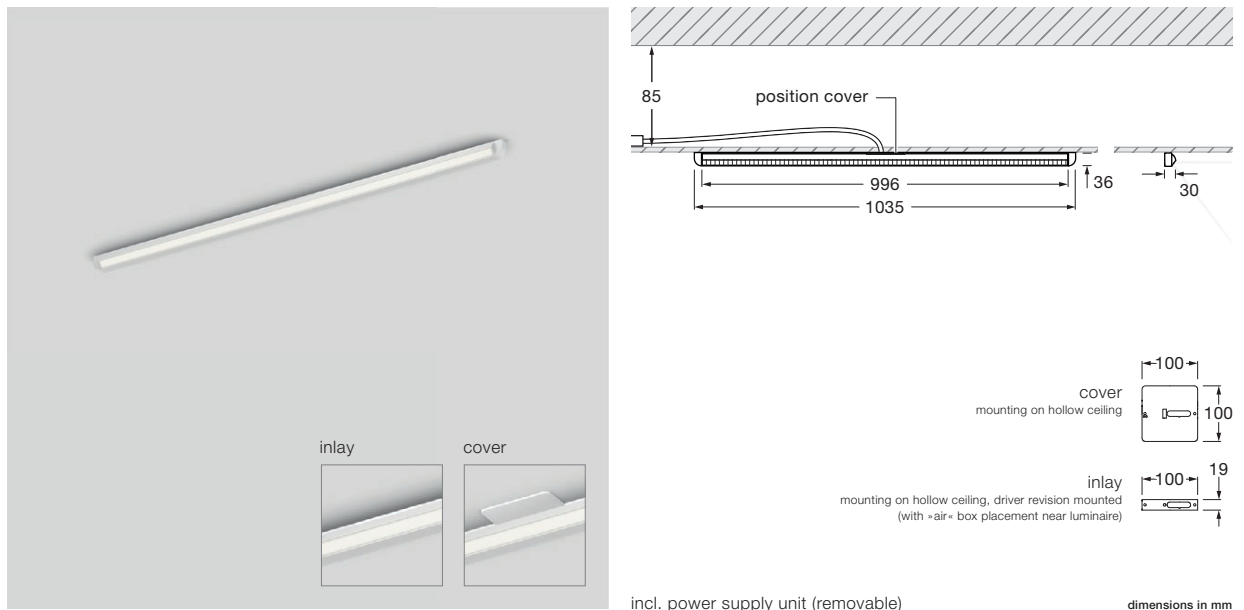

Mito alto side 100 flat datasheet

Linear LED ceiling luminaire with single-sided light output, available in the following lengths: 37.5 cm. This side-light effect illuminates wall surfaces (wall washing) uniformly and without glare. Version for hollow ceilings incl. power supply unit, cover and inlay (inspection opening for power supply unit required at suitable place).

technical data Mito alto side 100 flat

properties	material	head aluminium, painted, PVD-coated steel, optical plastic cover painted plastic	
	recommended wall clearance for homogeneous wall illumination	approx. 70 cm for 250 cm ceiling height approx. 85 cm for 300 cm ceiling height	
	weight	1.6 kg	
surface	head	bronze, matt gold, rose gold, matt silver, matt white, matt black, phantom, black phantom	
	cover	matt white, matt silver, matt black	
Occhio »color tune« LED	average life time	> 50.000 hrs	
	energy efficiency class (luminous efficiency)	G (54 lm / W)	
	power	LED 45 W (incl. Occhio power supply unit approx. 52 W, standby < 0.5 W)	
	color rendering index	high color; CRI Ra 95	
electricity	color temperature (color consistency)	2700–4000 K (2-step)	2200–3500 K (2-step 2200 K, 3-step 3500 K)
	dimming	via trailing-edge phasecut dimmer*, Occhio air or DALI	
electricity	connection	230 V AC / 50 Hz	
	power factor power supply (cos φ1)	0.9	
	flicker / stroboscopic effect	1 (PstLM) / 0.9 (SVM)	
	permitted operating conditions	max. 30°C for indoor use only	