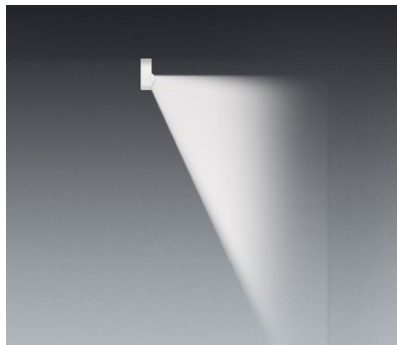

Mito alto side 100 flat lighting effects

side

concentrated light, beam angle approx. 50°

inserts: wallwash

luminous flux: high color 45 W 2400 lm