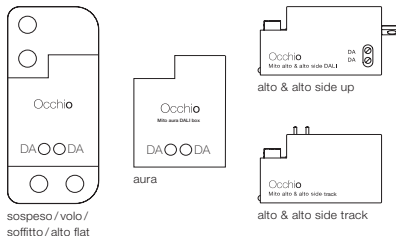

Mito DALI box (control via DALI)

sospeso / volo / soffitto / alto flat

aura

alto & alto side up

alto & alto side track

sospeso / aura / volo:

– color tune adjustable*
– adjust continuously dimming
– up + downlight separate controllable (two DALI addresses needed)
– no »touchless control«, no fading

soffitto / alto / alto side:

– color tune adjustable*
– continuously dimming

* DALI controller DALI Device type 8 (DT8) for controlling of the color tune necessary further signs on www.occhio.com/dali