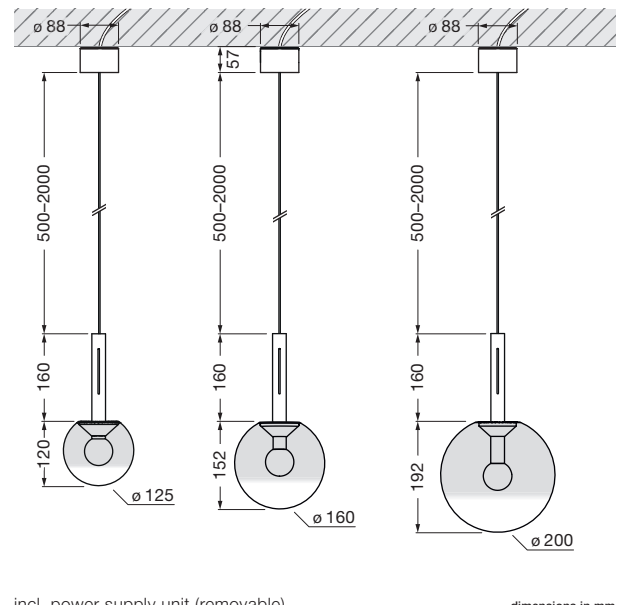

Luna sospeso var up datasheet

LED suspended luminaire with spherical head and directed light aimed downwards. Optionally with a glass sphere diameter of 125/160/200 mm. The suspension length is continuously adjustable from 50–200 cm. The innovative LED fireball technology creates a special lighting effect – direct, downward-facing and atmospheric lights of the fireball within the glass sphere.

technical data Luna sospeso var up

properties	material	aluminium, glass, PVD coated, steel, plastic
	height adjustment	500–2000 mm (variable)
	weight	125 = 1.1 kg / 160 = 1.2 kg / 200 = 1.4 kg
surface	head / body / base	dark chrome, phantom
	cable	transparent fabric cable
Occhio »color tune« LED	average life time	> 50.000 hrs
	energy efficiency class (luminous efficiency)	G (50 lm/W)
	power	LED 9W (incl. Occhio power supply unit 13W, standby < 0.5 W)
	color rendering index	CRI Ra 95
	color temperature (color consistency)	2700–4000 K (2-step) 2200–3500 K (2-step)
electricity	dimming	»touchless control«, Occhio air or via trailing-edge phasecut dimmer*
	connection	230V AC
	power factor power supply (cos φ1)	0.9
	flicker / stroboscopic effect	< 1 (PstLM) / 0.4 (SVM)
	permitted operating conditions	max. 30°C for indoor use only