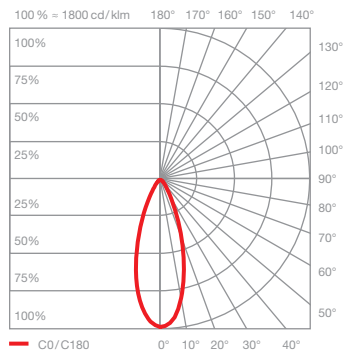

lighting effects

downlight

direct, glare-free downlight
(Occhio fireball optic), beam angle approx. 50°

light source: Occhio fireball

luminous flux : high color 9 W 550 lm