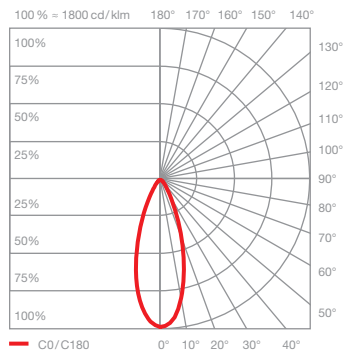

Luna sospeso var flat datasheet

LED suspended luminaire with spherical head and directed light aimed downwards. With optional glass sphere diameters of 125/160/200 mm. The pendulum length is continuously adjustable between 50–200 cm. The innovative LED fireball technology creates a special lighting effect – direct, downward-facing and atmospheric lights of the fireball within the glass sphere.

incl. power supply* unit (removable, secondary cable length 20 cm)

dimensions in mm

technical data Luna sospeso var flat

properties	material	aluminium, glass, PVD coated, steel, plastic
	height adjustment	500–2000 mm (variable)
	weight	125 = 1.1 kg / 160 = 1.2 kg / 200 = 1.3 kg
surface	head / body / base	dark chrome, phantom
	cable	transparent fabric cable
Occhio »color tune« LED	average life time	> 50.000 hrs
	energy efficiency class (luminous efficiency)	G (50 lm/W)
	power	LED 9W (incl. Occhio power supply unit 13W, standby < 0.5 W)
	color rendering index	CRI Ra 95
	color temperature (color consistency)	2700–4000 K (2-step) 2200–3500 K (2-step)
electricity	dimming	»touchless control«, Occhio air or via trailing-edge phasecut dimmer*
	connection	230V AC
	power factor power supply (cos φ1)	0.9
	flicker / stroboscopic effect	< 1 (PstLM) / 0.4 (SVM)
	permitted operating conditions	max. 30°C for indoor use only

*For a list of compatible dimmers, see www.occhio.com/dim_en, trailing-edge phasecut dimmer and Occhio air not combinable

lighting effects

downlight

direct, glare-free downlight
(Occhio fireball optic), beam angle approx. 50°