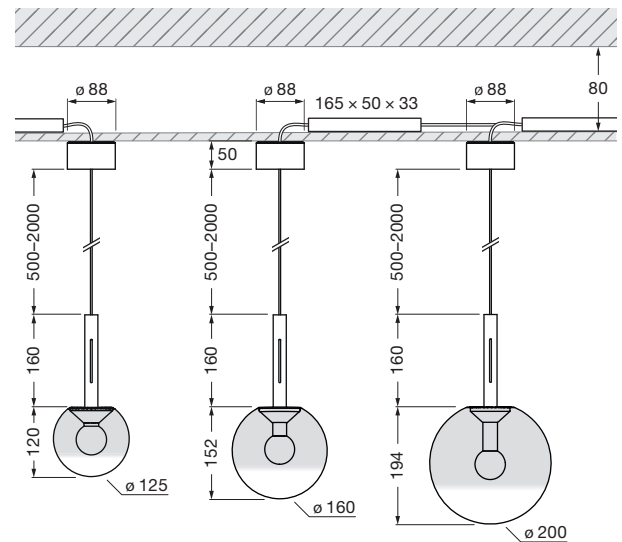

Luna sospeso var flat datasheet

LED suspended luminaire with spherical head and directed light aimed downwards. With optional glass sphere diameters of 125/160/200 mm. The pendulum length is continuously adjustable between 50–200 cm. The innovative LED fireball technology creates a special lighting effect – direct, downward-facing and atmospheric lights of the fireball within the glass sphere.

Version with flat base for installation on hollow space ceilings or ceiling socket, incl. power supply unit. Connection to 230V AC mains voltage. Head, glass cover and fireball removable for maintenance purposes, LED interchangeable. Can be controlled with the help of »touchless control« (gesture control on the body), Occhio air or, alternatively, dimmed with a trailing-edge phase cut dimmer.* The color temperature can be adjusted continuously between 2700 and 4000 K (optional 2200–3500 K) using »touchless control« or Occhio air.

incl. power supply* unit (removable, secondary cable length 20 cm)

dimensions in mm

technical data Luna sospeso var flat

properties	material	aluminium, glass, PVD coated, steel, plastic
	height adjustment	500–2000 mm (variable)
	weight	125 = 1.1 kg / 160 = 1.2 kg / 200 = 1.3 kg
surface	head / body / base	dark chrome, phantom
	cable	transparent fabric cable
Occhio »color tune« LED	average life time	> 50.000 hrs
	energy efficiency class (luminous efficiency)	G (50 lm/W)
	power	LED 9W (incl. Occhio power supply unit 13W, standby < 0.5 W)
	color rendering index	CRI Ra 95
	color temperature (color consistency)	2700–4000 K (2-step) 2200–3500 K (2-step)
electricity	dimming	»touchless control«, Occhio air or via trailing-edge phasecut dimmer*
	connection	230V AC
	power factor power supply (cos φ1)	0.9
	flicker / stroboscopic effect	< 1 (PstLM) / 0.4 (SVM)
	permitted operating conditions	max. 30°C for indoor use only