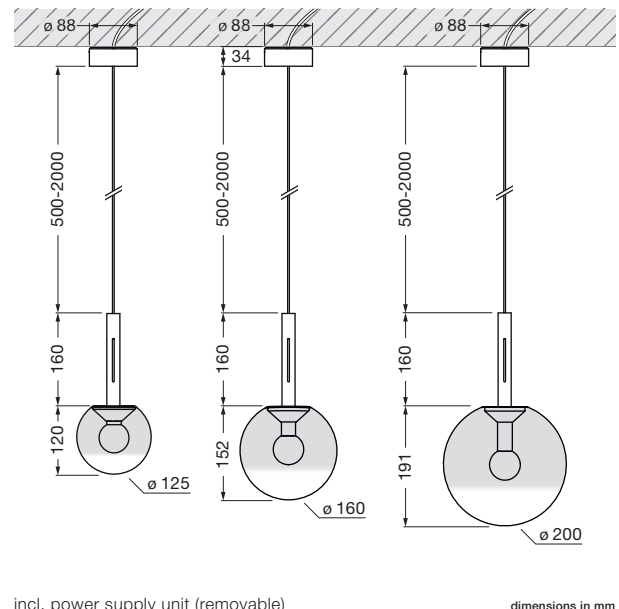

Luna sospeso fix up datasheet

LED suspended luminaire with spherical head and directed light aimed downwards. With optional glass sphere diameters of 125/160/200 mm. The pendulum length is adjustable between 50–200 cm during mounting. The innovative LED fireball technology creates a special lighting effect – direct, downward-facing and atmospheric lights of the fireball within the glass sphere.

technical data Luna sospeso fix up

properties	material	aluminium, glass, PVD-coated, plastic
	height adjustment	500–2000 mm (selectable during assembly)
	weight	125 = 0.9 kg / 160 = 1.0 kg / 200 = 1.1 kg
surface	head / body / base	dark chrome, phantom
	cable	black fabric cable
Occhio »color tune« LED	average life time	> 50.000 hrs
	energy efficiency class (luminous efficiency)	G (50 lm/W)
	power	LED 9W (incl. Occhio power supply unit 13W, standby < 0.5 W)
	color rendering index	CRI Ra 95
	color temperature (color consistency)	2700–4000 K (2-step) 2200–3500 K (2-step)
electricity	dimming	»touchless control« and Occhio air or via trailing-edge phasecut dimmer*
	connection	230V AC
	power factor power supply (cos φ1)	0.9
	flicker / stroboscopic effect	< 1 (PstLM) / 0.4 (SVM)
	permitted operating conditions	max. 30°C for indoor use only