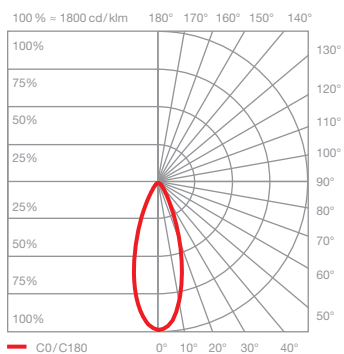

Luna sospeso fix pure pro lighting effects

downlight

direct, glare-free downlight (Occhio fireball optic),
beam angle approx. 50°

light source: Occhio fireball

luminous flux :	4000 K	9 W	630 lm
	3000 K	9 W	550 lm
	2700 K	9 W	520 lm