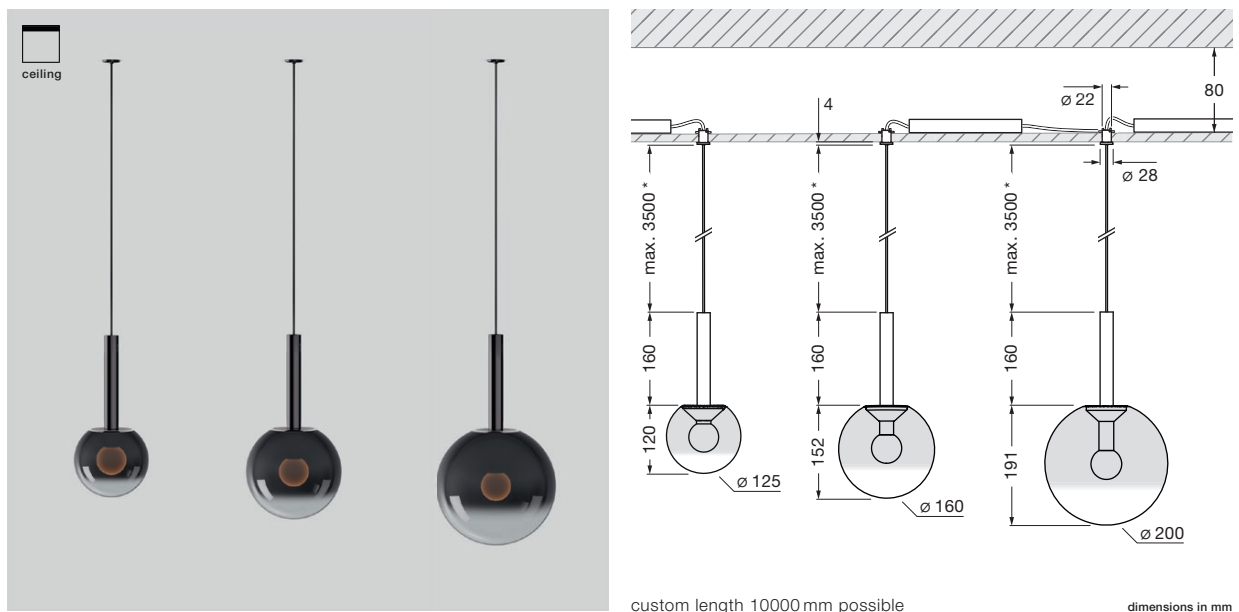

Luna sospeso fix pure pro datasheet

LED suspended luminaire with spherical head and directed light aimed downwards. With optional glass sphere diameters of 125/160/200 mm. The maximum suspension length is 350 cm (adjustable during mounting). The innovative LED fireball technology creates a special lighting effect – direct, downward-facing and atmospheric lights of the fireball within the glass sphere.

Version for hollow space ceilings with flush cord suspension. Head, glass cover and fireball removable for maintenance purposes, LED interchangeable. The color temperature can be selected upon purchase (2700 K/3000 K/4000 K).

technical data Luna sospeso fix pure pro

properties	material	aluminium, glass, PVD coated, steel, plastic
	height adjustment	max. 3500 mm (selectable during assembly), custom length of max. 10000 mm possible
	weight	125 = 0.7 kg / 160 = 0.8 kg / 200 = 1.0 kg
surface	head / body / base	dark chrome, phantom
	cable	black fabric cable
Occhio »color tune« LED	average life time	> 50.000 hrs
	energy efficiency class (luminous efficiency)	G (65 lm/W)
	power	LED 9W
	color rendering index	CRI Ra 95
	color temperature (color consistency)	2700 / 3000 / 4000 K (2-step)
electricity	dimming	with suitable power supply unit
	connection	1 x 500 mA konst. / 18–24 V DC
	permitted operating conditions	max. 30°C for indoor use only

Luna sospeso fix pure pro lighting effects

downlight

direct, glare-free downlight (Occhio fireball optic),
beam angle approx. 50°

light source: Occhio fireball

luminous flux :	4000 K	9 W	630 lm
	3000 K	9 W	550 lm
	2700 K	9 W	520 lm