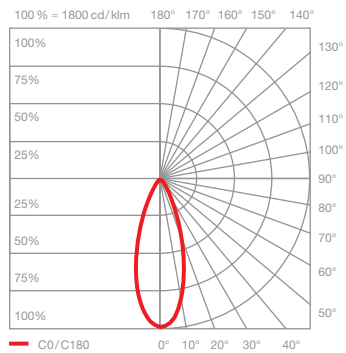

Luna sospeso fix pure lighting effects

downlight

direct, glare-free downlight
(Occhio fireball optic), beam angle approx. 50°

light source: Occhio fireball

luminous flux : high color 9 W 550 lm

control options