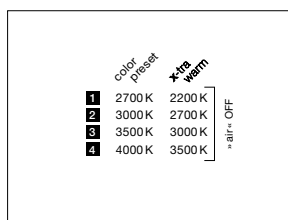

3. parete

Occhio air powered by Casambi

Luna luminaires can be dimmed via »touchless control« (basso, sogno, sospeso and sospeso cloud) and Occhio air (standard for all Luna luminaires). Alternatively, dimming is possible via trailing edge phase-cut dimmer (Occhio air can be deactivated via power supply, not for basso, sogno and sospeso cloud).

Occhio air (standard)
Bluetooth control via Occhio air app or »air« controller (optional), control of individual luminaires, groups and scenes.

sospeso up (1.)
sospeso flat / pure (2.)

switch position: »air« + SENSOR
»air« + »touchless control« (Bluetooth and gesture control), control via »touchless control« and Occhio air app or »air« controller, switching, dimming, »color tune« (color temperature continuously adjustable), no external dimming possible, control and sensors can be deactivated via Occhio air app

switch position: 1 2 3 4 = »air« OFF
adjustable color temperature according to selected configuration (4 steps, see 4.), trailing-edge phase cut dimming possible, Occhio air deactivated

sospeso cloud

»air« + »touchless control« (Bluetooth and gesture control), control via »touchless control« and Occhio air app or »air« controller, switching, dimming, »color tune« (color temperature continuously adjustable according to selected configuration), no external dimming possible, control and sensors can be deactivated via Occhio air app

basso/sogno

»air« + »touchless control« (Bluetooth and gesture control), control via »touchless control« and Occhio air app or »air« controller, switching, dimming, »color tune« (color temperature continuously adjustable according to selected configuration), control and sensors can be deactivated via Occhio air app

parete (3.)

switch position: »air«
control via Occhio air app or »air« controller, switching, dimming, »color tune« (color temperature continuously adjustable), no external dimming possible

switch position: 1 2 3 4 = »air« OFF
adjustable color temperature according to selected configuration (4 steps, see 4.), trailing-edge phase cut dimming possible, Occhio air deactivated

piena/scura up (1.)
piena/scura flat (2.)

switch position: »air« + SENSOR
»air« (Bluetooth control), control via Occhio air app or »air« controller, switching, dimming, »color tune« (color temperature continuously adjustable), no external dimming possible, no gesture control for piena and scura

switch position: 1 2 3 4 = »air« OFF
adjustable color temperature according to selected configuration (4 steps, see 4.), trailing-edge phase cut dimming possible, Occhio air deactivated