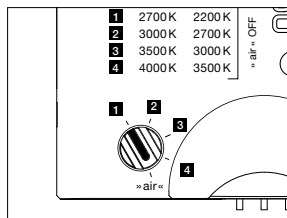

2. sospeso/piena/scura flat/sospeso pure

3. parete