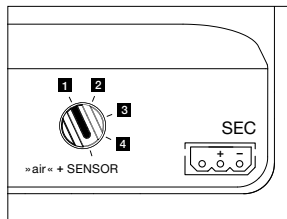

1. sospeso/piena/scura up

2. sospeso/piena/scura flat/sospeso pure