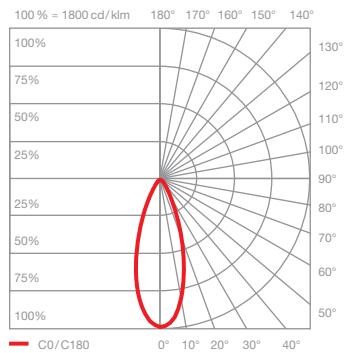

Luna sospeso fix flat lighting effects

downlight

direct, glare-free downlight
(Occhio fireball optic), beam angle approx. 50°

light source: Occhio fireball

luminous flux : high color 9 W 550 lm