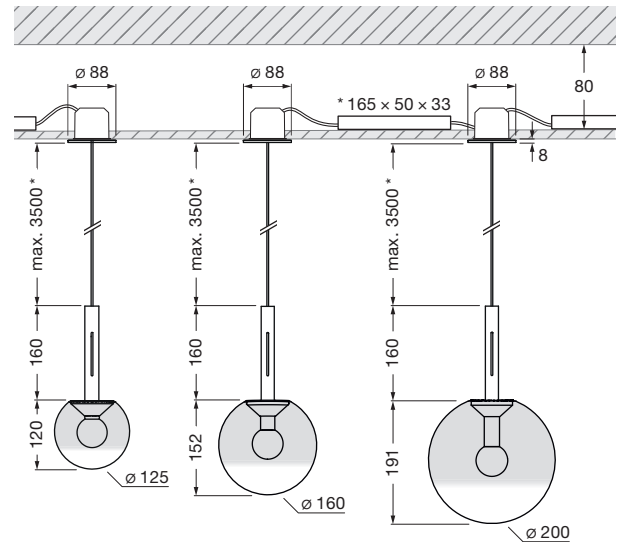

Luna sospeso fix flat datasheet

LED suspended luminaire with spherical head and directed light aimed downwards. With optional glass sphere diameters of 125/160/200 mm. The maximum pendulum length is 350 cm (adjustable during mounting). The innovative LED fireball technology creates a special lighting effect – direct, downward-facing and atmospheric lights of the fireball within the glass sphere.

incl. power supply* unit (removable,
secondary cable length 20 cm)

dimensions in mm

technical data Luna sospeso fix flat

properties	material	aluminium, glass, PVD coated, steel, plastic
	height adjustment	max. 3500 mm (selectable during assembly)
	weight	125 = 0.9 kg / 160 = 1.0 kg / 200 = 1.1 kg
surface	head / body / base	dark chrome, phantom
	cable	black fabric cable
Occhio »color tune« LED	average life time	> 50.000 hrs
	energy efficiency class (luminous efficiency)	G (50 lm/W)
	power	LED 9W (incl. Occhio power supply unit 13W, standby < 0.5 W)
	color rendering index	CRI Ra 95
	color temperature (color consistency)	2700–4000 K (2-step) 2200–3500 K (2-step)
electricity	dimming	»touchless control«, Occhio air or via trailing-edge phasecut dimmer*
	connection	230V AC
	power factor power supply (cos φ1)	0.9
	flicker / stroboscopic effect	< 1 (PstLM) / 0.4 (SVM)
	permitted operating conditions	max. 30°C for indoor use only