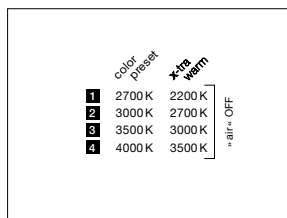

3. parete

Occhio air powered by Casambi

Luna luminaires can be dimmed via »touchless control« (basso, sogno, sospeso and sospeso cloud) and Occhio air (standard for all Luna luminaires). Alternatively, dimming is possible via trailing edge phase-cut dimmer (Occhio air can be deactivated via power supply, not for basso, sogno and sospeso cloud).

Occhio air (standard)
Bluetooth control via Occhio air app or »air« controller (optional), control of individual luminaires, groups and scenes.

sospeso up (1.)
sospeso flat / pure (2.)

switch position: »air« + SENSOR
»air« + »touchless control« (Bluetooth and gesture control), control via »touchless control« and Occhio air app or »air« controller, switching, dimming, »color tune« (color temperature continuously adjustable), no external dimming possible, control and sensors can be deactivated via Occhio air app

switch position: 1 2 3 4 = »air« OFF
adjustable color temperature according to selected configuration (4 steps, see 4.), trailing-edge phase cut dimming possible, Occhio air deactivated

sospeso cloud

»air« + »touchless control« (Bluetooth and gesture control), control via »touchless control« and Occhio air app or »air« controller, switching, dimming, »color tune« (color temperature continuously adjustable according to selected configuration), no external dimming possible, control and sensors can be deactivated via Occhio air app

basso/sogno

»air« + »touchless control« (Bluetooth and gesture control), control via »touchless control« and Occhio air app or »air« controller, switching, dimming, »color tune« (color temperature continuously adjustable according to selected configuration), control and sensors can be deactivated via Occhio air app

parete (3.)

switch position: »air«
control via Occhio air app or »air« controller, switching, dimming, »color tune« (color temperature continuously adjustable), no external dimming possible

switch position: 1 2 3 4 = »air« OFF
adjustable color temperature according to selected configuration (4 steps, see 4.), trailing-edge phase cut dimming possible, Occhio air deactivated

piena/scura up (1.)
piena/scura flat (2.)

switch position: »air« + SENSOR
»air« (Bluetooth control), control via Occhio air app or »air« controller, switching, dimming, »color tune« (color temperature continuously adjustable), no external dimming possible, no gesture control for piena and scura

switch position: 1 2 3 4 = »air« OFF
adjustable color temperature according to selected configuration (4 steps, see 4.), trailing-edge phase cut dimming possible, Occhio air deactivated