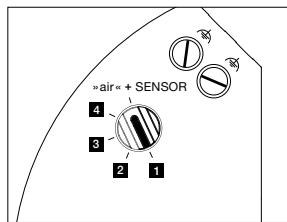

control options

version (»color tune«)

»touchless control« / Occhio air / phase cut dimming (switchable at power supply)

1. sospeso/piena/scura up