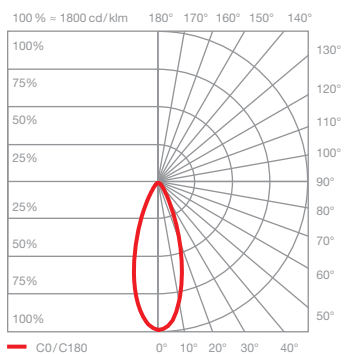

Luna sospeso cloud 5 lighting effects

downlight

direct, glare-free downlight
(Occhio fireball optic), beam angle approx. 50°

light source: Occhio fireball

luminous flux : high color 5 x 9 W 550 lm