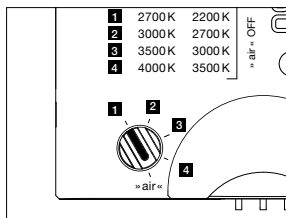

2. sospeso/piena/scura flat/sospeso pure

3. parete