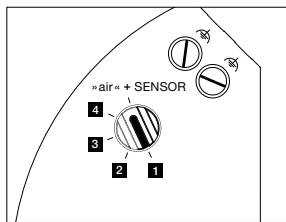

control options

version (»color tune«)

»touchless control« / Occhio air / phase cut dimming (switchable at power supply)

1. sospeso/piena/scura up