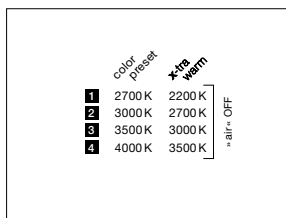

3. parete

Occhio air powered by Casambi

Luna luminaires can be dimmed via »touchless control« (basso, sogno, sospeso and sospeso cloud) and Occhio air (standard for all Luna luminaires). Alternatively, dimming is possible via trailing edge phase-cut dimmer (Occhio air can be deactivated via power supply, not for basso, sogno and sospeso cloud).

Occhio air (standard)
Bluetooth control via Occhio air app or »air« controller (optional), control of individual luminaires, groups and scenes.

sospeso up (1.)
sospeso flat / pure (2.)

switch position: »air« + SENSOR
»air« + »touchless control« (Bluetooth and gesture control), control via »touchless control« and Occhio air app or »air« controller, switching, dimming, »color tune« (color temperature continuously adjustable), no external dimming possible, control and sensors can be deactivated via Occhio air app

switch position: 1 2 3 4 = »air« OFF
adjustable color temperature according to selected configuration (4 steps, see 4.), trailing-edge phase cut dimming possible, Occhio air deactivated

sospeso cloud

»air« + »touchless control« (Bluetooth and gesture control), control via »touchless control« and Occhio air app or »air« controller, switching, dimming, »color tune« (color temperature continuously adjustable according to selected configuration), no external dimming possible, control and sensors can be deactivated via Occhio air app

basso/sogno

»air« + »touchless control« (Bluetooth and gesture control), control via »touchless control« and Occhio air app or »air« controller, switching, dimming, »color tune« (color temperature continuously adjustable according to selected configuration), control and sensors can be deactivated via Occhio air app

parete (3.)

switch position: »air«
control via Occhio air app or »air« controller, switching, dimming, »color tune« (color temperature continuously adjustable), no external dimming possible

switch position: 1 2 3 4 = »air« OFF
adjustable color temperature according to selected configuration (4 steps, see 4.), trailing-edge phase cut dimming possible, Occhio air deactivated

piena/scura up (1.)
piena/scura flat (2.)

switch position: »air« + SENSOR
»air« (Bluetooth control), control via Occhio air app or »air« controller, switching, dimming, »color tune« (color temperature continuously adjustable), no external dimming possible, no gesture control for piena and scura

switch position: 1 2 3 4 = »air« OFF
adjustable color temperature according to selected configuration (4 steps, see 4.), trailing-edge phase cut dimming possible, Occhio air deactivated