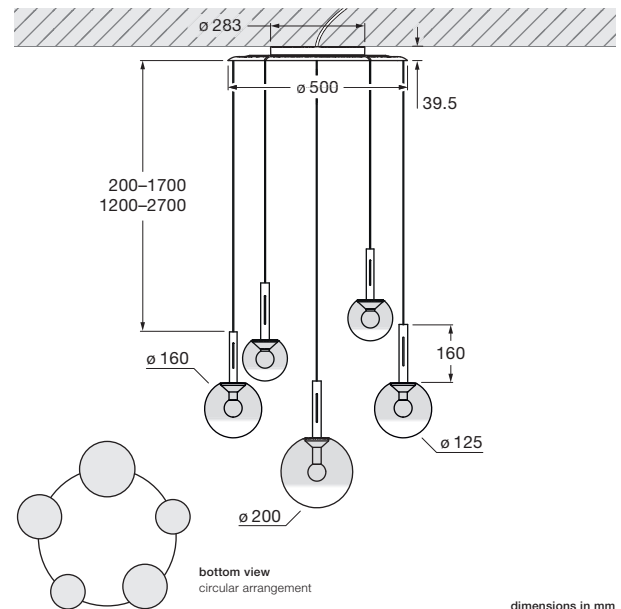

Luna sospeso cloud 5 datasheet

LED suspended luminaire cloud with 5 spherical heads and round canopy. The glass sphere diameters in sizes 125 / 160 / 200 mm can be freely defined. The maximum suspension length is 20–170 cm each and is adjustable during mounting, optionally 120–270 cm (adjustable during mounting). The innovative LED fireball technology creates a special lighting effect – direct, downward-facing light and atmospheric lights of the fireball within the glass sphere.

Version with integrated power supply unit for surface mounting, connection to 230V AC mains voltage. Head, glass cover and fireball removable for maintenance purposes, LED interchangeable. Controllable via »touchless control« (gesture control on the body) or via Occhio air. The color temperature can be adjusted continuously between 2700 and 4000 K (optional 2200–3500 K) using »touchless control« or Occhio air.

technical data Luna sospeso cloud 5

properties	material	aluminium, glass, PVD coated, steel, plastic
	weight	~7,6 kg (ideal configuration as shown / max. 8.0 kg (configuration with five 200 heads)
	height adjustment	200–1700 mm (adjustable during assembly, optional: 1200–2700 mm)
surface	head / body / base	dark chrome, phantom
	cable	black fabric cable
	canopy	matt white, matt black
Occhio »color tune« LED	average life time	> 50.000 hrs
	energy efficiency class (luminous efficiency)	G (50 lm/W)
	power	LED 5 × 9 W (incl. Occhio power supply unit total 65 W, standby <0.5 W)
	color rendering index	CRI Ra 95
	color temperature (color consistency)	2700–4000 K (2-step) 2200–3500 K (2-step)
electricity	dimming	»touchless control«, Occhio air
	connection	230 V AC
	power factor power supply (cos φ1)	0.9
	flicker / stroboscopic effect	< 1 (PstLM) / 0.4 (SVM)
	permitted operating conditions	max. 30°C for indoor use only