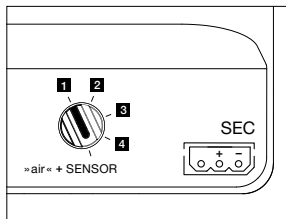

1. sospeso/piena/scura up

2. sospeso/piena/scura flat/sospeso pure