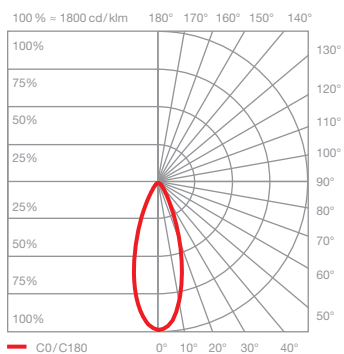

Luna sospeso cloud 5 L lighting effects

downlight

direct, glare-free downlight
(Occhio fireball optic), beam angle approx. 50°

light source: Occhio fireball

luminous flux : high color 5 x 9 W 550 lm