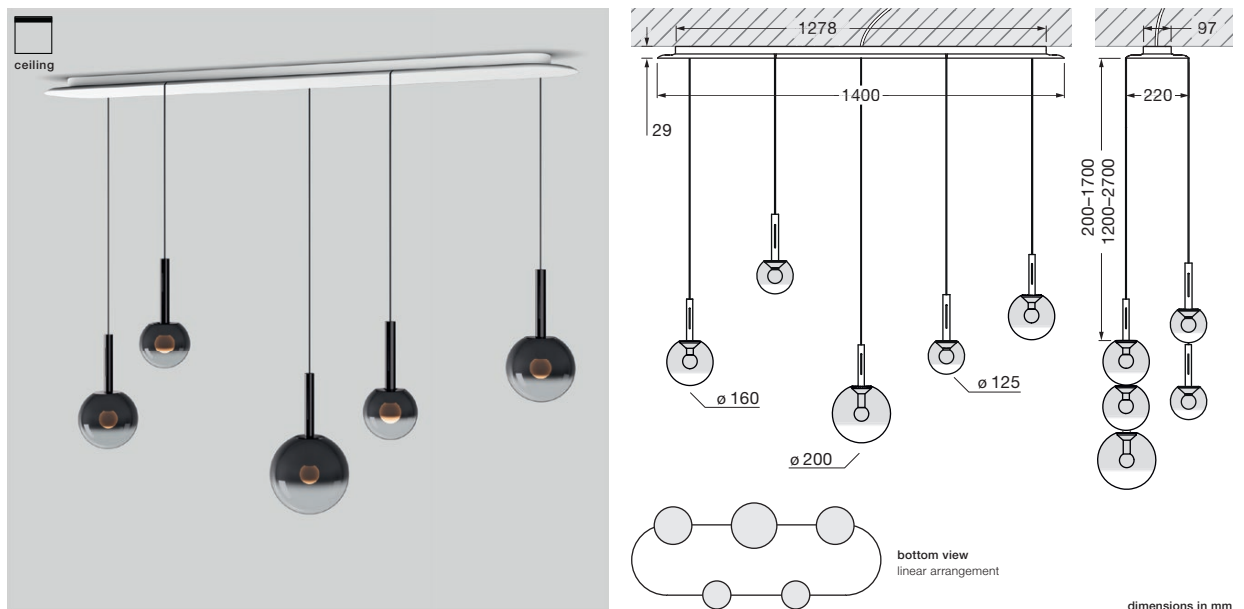

## Luna sospeso cloud 5 L datasheet

LED suspended luminaire cloud with 5 spherical heads and oblong canopy. The glass sphere diameters in sizes 125 / 160 / 200 mm can be freely defined. The maximum suspension length is 20–170 cm each and is adjustable during mounting, optionally 120–270 cm. The innovative LED fireball technology creates a special lighting effect – direct, downward-facing light and atmospheric lights of the fireball within the glass sphere.

Version with integrated power supply unit for surface mounting, connection to 230V AC mains voltage. Head, glass cover and fireball removable for maintenance purposes, LED interchangeable. Controllable via »touchless control« (gesture control on the body) or via Occhio air. The color temperature can be adjusted continuously between 2700 and 4000 K (optional 2200–3500 K) using »touchless control« or Occhio air.

### technical data Luna sospeso cloud 5 L

properties	material	aluminium, glass, PVD coated, steel, plastic
	weight	~8.2 kg (ideal configuration as shown / max. 9.0 kg (configuration with five 200 heads)
	height adjustment	200–1700 mm (adjustable during assembly, optional: 1200–2700 mm)
surface	head / body / base	dark chrome, phantom
	cable	black fabric cable
	canopy	matt white, matt black
Occhio »color tune« LED	average life time	> 50.000 hrs
	energy efficiency class (luminous efficiency)	G (50 lm/W)
	power	LED 5 × 9 W (incl. Occhio power supply unit total 65 W, standby < 0.5 W)
	color rendering index	CRI Ra 95
	color temperature (color consistency)	2700–4000 K (2-step)                      2200–3500 K (2-step)
electricity	dimming	»touchless control«, Occhio air
	connection	230 V AC
	power factor power supply (cos φ1)	0.9
	flicker / stroboscopic effect	< 1 (PstLM) / 0.4 (SVM)
	permitted operating conditions	max. 30°C for indoor use only

### downlight

direct, glare-free downlight  
(Occhio fireball optic), beam angle approx. 50°

light source: Occhio fireball

luminous flux : high color 5 x 9 W 550 lm