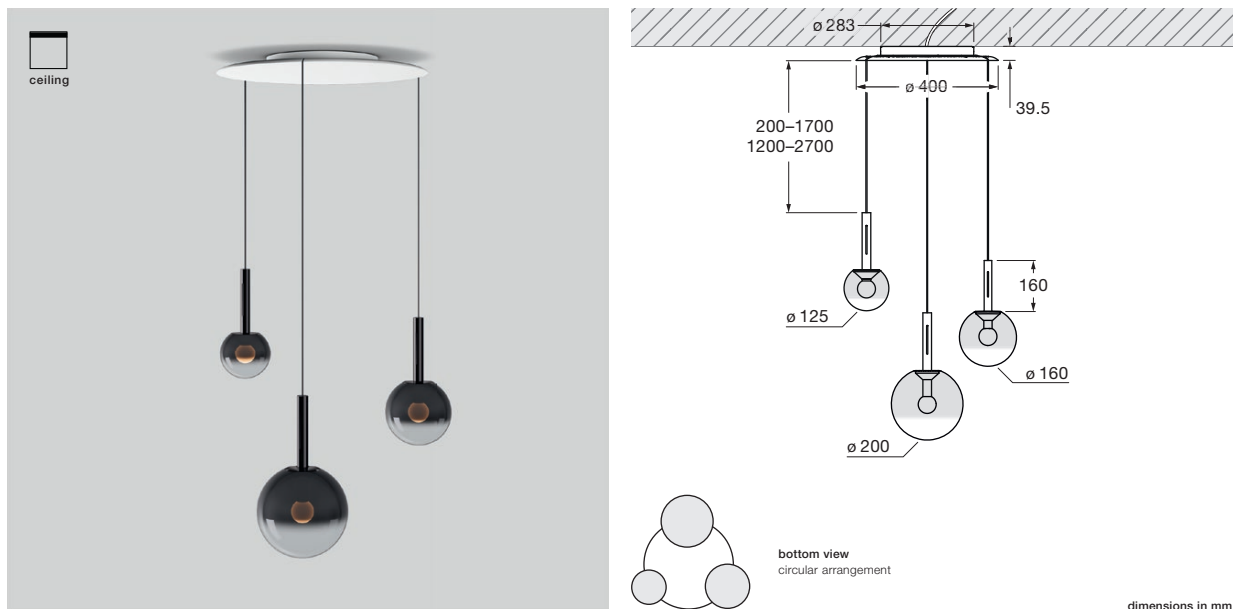

Luna sospeso cloud 3 datasheet

LED suspended luminaire cloud with 3 spherical heads and round canopy. The glass sphere diameters in sizes 125 / 160 / 200 mm can be freely defined. The maximum suspension length is 20–170 cm each and is adjustable during mounting, optionally 120–270 cm. The innovative LED fireball technology creates a special lighting effect – direct, downward-facing light and atmospheric lights of the fireball within the glass sphere.

Version with integrated power supply unit for surface mounting, connection to 230V AC mains voltage. Head, glass cover and fireball removable for maintenance purposes, LED interchangeable. Controllable via »touchless control« (gesture control on the body), or via Occhio air. The color temperature can be adjusted continuously between 2700 and 4000 K (optional 2200–3500 K) using »touchless control« or Occhio air.

technical data Luna sospeso cloud 3

properties	material	aluminium, glass, PVD coated, steel, plastic
	weight	~4.5 kg (ideal configuration as shown / max. 4.8 kg (configuration with three 200 heads))
	height adjustment	200–1700 mm (adjustable during assembly, optional: 1200–2700 mm)
surface	head / body / base	dark chrome, phantom
	cable	black fabric cable
	canopy	matt white, matt black
Occhio »color tune« LED	average life time	> 50.000 hrs
	energy efficiency class (luminous efficiency)	G (50 lm/W)
	power	LED 3 × 9 W (incl. Occhio power supply unit total 39 W, standby < 0.5 W)
	color rendering index	CRI Ra 95
	color temperature (color consistency)	2700–4000 K (2-step) 2200–3500 K (2-step)
electricity	dimming	»touchless control«, Occhio air
	connection	230 V AC
	power factor power supply (cos φ1)	0.9
	flicker / stroboscopic effect	< 1 (PstLM) / 0.4 (SVM)
	permitted operating conditions	max. 30°C for indoor use only