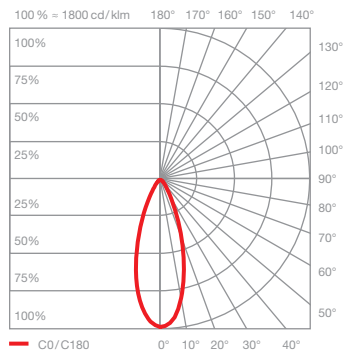

Luna sospeso cloud 3 lighting effects

downlight

direct, glare-free downlight
(Occhio fireball optic), beam angle approx. 50°

light source: Occhio fireball

luminous flux : high color 3 x 9 W 550 lm