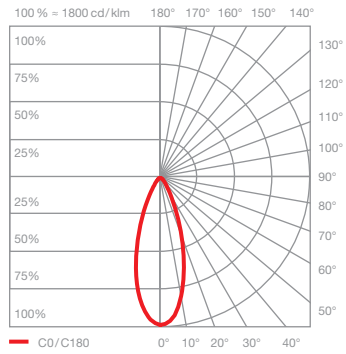

Luna sospeso cloud 3 L lighting effects

downlight

direct, glare-free downlight
(Occhio fireball optic), beam angle approx. 50°

light source: Occhio fireball

luminous flux : high color 3 x 9 W 550 lm