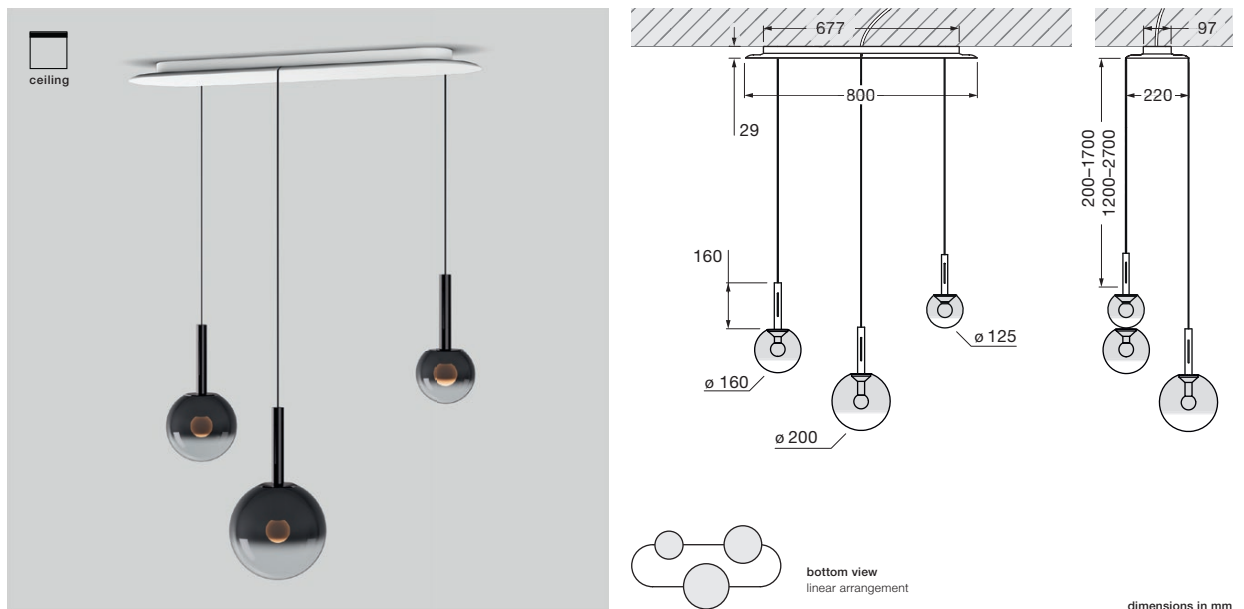

## Luna sospeso cloud 3 L datasheet

LED suspended luminaire cloud with 3 spherical heads and oblong canopy. The glass sphere diameters in sizes 125 / 160 / 200 mm can be freely defined. The maximum suspension length is 20–170 cm each and is adjustable during mounting, optionally 120–270 cm. The innovative LED fireball technology creates a special lighting effect – direct, downward-facing light and atmospheric lights of the fireball within the glass sphere.

Version with integrated power supply unit for surface mounting, connection to 230V AC mains voltage. Head, glass cover and fireball removable for maintenance purposes, LED interchangeable. Controllable via »touchless control« (gesture control on the body) or via Occhio air. The color temperature can be adjusted continuously between 2700 and 4000 K (optional 2200–3500 K) using »touchless control« or Occhio air.

### technical data Luna sospeso cloud 3 L

properties	material	aluminium, glass, PVD coated, steel, plastic
	weight	~4.9 kg (ideal configuration as shown / max. 5.3 kg (configuration with three 200 heads)
	height adjustment	200–1700 mm (adjustable during assembly, optional: 1200–2700 mm)
surface	head / body / base	dark chrome, phantom
	cable	black fabric cable
	canopy	matt white, matt black
Occhio »color tune« LED	average life time	> 50.000 hrs
	energy efficiency class (luminous efficiency)	G (50 lm/W)
	power	LED 3 × 9 W (incl. Occhio power supply unit total 39 W, standby < 0.5 W)
	color rendering index	CRI Ra 95
	color temperature (color consistency)	2700–4000 K (2-step)                      2200–3500 K (2-step)
electricity	dimming	»touchless control«, Occhio air
	connection	230 V AC
	power factor power supply (cos φ1)	0.9
	flicker / stroboscopic effect	< 1 (PstLM) / 0.4 (SVM)
	permitted operating conditions	max. 30°C for indoor use only