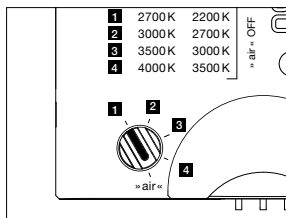

control options

version (»color tune«)

»touchless control« / Occhio air / phase cut dimming (switchable at power supply)

3. parete

Occhio air powered by Casambi

Luna luminaires can be dimmed via »touchless control« (basso, sogno, sospeso and sospeso cloud) and Occhio air (standard for all Luna luminaires). Alternatively, dimming is possible via trailing edge phase-cut dimmer (Occhio air can be deactivated via power supply, not for basso, sogno and sospeso cloud).

Occhio air (standard)
Bluetooth control via Occhio air app or »air« controller (optional), control of individual luminaires, groups and scenes.

sospeso up (1.)
sospeso flat / pure (2.)

switch position: »air« + SENSOR
»air« + »touchless control« (Bluetooth and gesture control), control via »touchless control« and Occhio air app or »air« controller, switching, dimming, »color tune« (color temperature continuously adjustable), no external dimming possible, control and sensors can be deactivated via Occhio air app

switch position: 1 2 3 4 = »air« OFF
adjustable color temperature according to selected configuration (4 steps, see 4.), trailing-edge phase cut dimming possible, Occhio air deactivated

sospeso cloud

»air« + »touchless control« (Bluetooth and gesture control), control via »touchless control« and Occhio air app or »air« controller, switching, dimming, »color tune« (color temperature continuously adjustable according to selected configuration), no external dimming possible, control and sensors can be deactivated via Occhio air app

basso/sogno