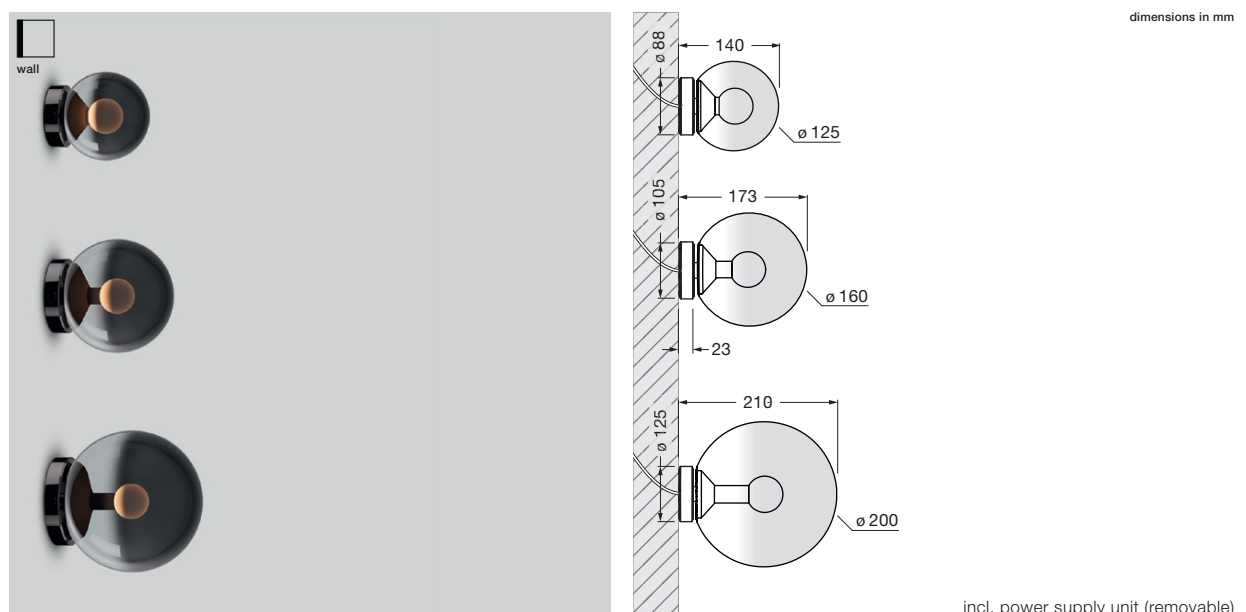

Luna scura up datasheet

LED wall luminaire with spherical head and indirect light aimed towards the wall optionally with a glass sphere diameter of 125/160/200mm. The innovative LED fireball technology creates a special lighting effect – indirect light towards the wall and atmospheric lights of the fireball within the glass sphere.

dimensions in mm

incl. power supply unit (removable)

technical data Luna scura up

properties	material	aluminium, glass, PVD coated, steel, plastic
	weight	125 = 0.6 kg / 160 = 0.8 kg / 200 = 1.1 kg
surface	head / body / base	dark chrome, phantom
Occhio »color tune« LED	average life time	> 50.000 hrs
	energy efficiency class (luminous efficiency)	G (18 lm/W)
	power	LED 9 W (incl. Occhio power supply unit 13 W, standby < 0.5 W)
	color rendering index	CRI Ra 95
	color temperature (color consistency)	2700–4000 K (2-step) 2200–3500 K (2-step)
electricity	dimming	Occhio air (optional) or via trailing-edge phasecut dimmer*
	connection	230 V AC
	power factor power supply (cos φ1)	0.9
	flicker / stroboscopic effect	< 1 (PstLM) / 0.4 (SVM)
	permitted operating conditions	max. 30°C for indoor use only