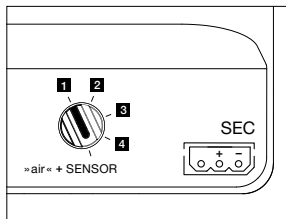

2. sospeso/piena/scura flat/sospeso pure