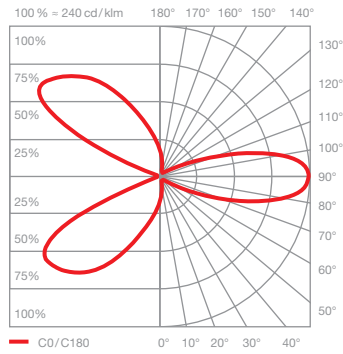

Luna scura up lighting effects

backlight

indirect, glare-free backlight (Occhio fireball optic)

light source: Occhio fireball

luminous flux : high color 9 W 200 lm