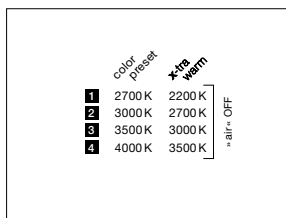

Occhio air powered by Casambi

Luna luminaires can be dimmed via »touchless control« (basso, sogno, sospeso and sospeso cloud) and Occhio air (standard for all Luna luminaires). Alternatively, dimming is possible via trailing edge phase-cut dimmer (Occhio air can be deactivated via power supply, not for basso, sogno and sospeso cloud).

Occhio air (standard)
Bluetooth control via Occhio air app or »air« controller (optional), control of individual luminaires, groups and scenes.

sospeso up (1.)
sospeso flat / pure (2.)

switch position: »air« + SENSOR
»air« + »touchless control« (Bluetooth and gesture control), control via »touchless control« and Occhio air app or »air« controller, switching, dimming, »color tune« (color temperature continuously adjustable), no external dimming possible, control and sensors can be deactivated via Occhio air app

switch position: 1 2 3 4 = »air« OFF
adjustable color temperature according to selected configuration (4 steps, see 4.), trailing-edge phase cut dimming possible, Occhio air deactivated

sospeso cloud

»air« + »touchless control« (Bluetooth and gesture control), control via »touchless control« and Occhio air app or »air« controller, switching, dimming, »color tune« (color temperature continuously adjustable according to selected configuration), no external dimming possible, control and sensors can be deactivated via Occhio air app

basso/sogno

»air« + »touchless control« (Bluetooth and gesture control), control via »touchless control« and Occhio air app or »air« controller, switching, dimming, »color tune« (color temperature continuously adjustable according to selected configuration), control and sensors can be deactivated via Occhio air app

parete (3.)

switch position: »air«
control via Occhio air app or »air« controller, switching, dimming, »color tune« (color temperature continuously adjustable), no external dimming possible

switch position: 1 2 3 4 = »air« OFF
adjustable color temperature according to selected configuration (4 steps, see 4.), trailing-edge phase cut dimming possible, Occhio air deactivated

piena/scura up (1.)
piena/scura flat (2.)

switch position: »air« + SENSOR
»air« (Bluetooth control), control via Occhio air app or »air« controller, switching, dimming, »color tune« (color temperature continuously adjustable), no external dimming possible, no gesture control for piena and scura

switch position: 1 2 3 4 = »air« OFF
adjustable color temperature according to selected configuration (4 steps, see 4.), trailing-edge phase cut dimming possible, Occhio air deactivated