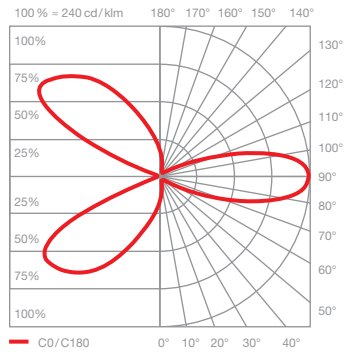

Luna scura flat lighting effects

backlight

indirect, glare-free backlight (Occhio fireball optic)

light source: Occhio fireball

luminous flux : high color 9 W 200 lm