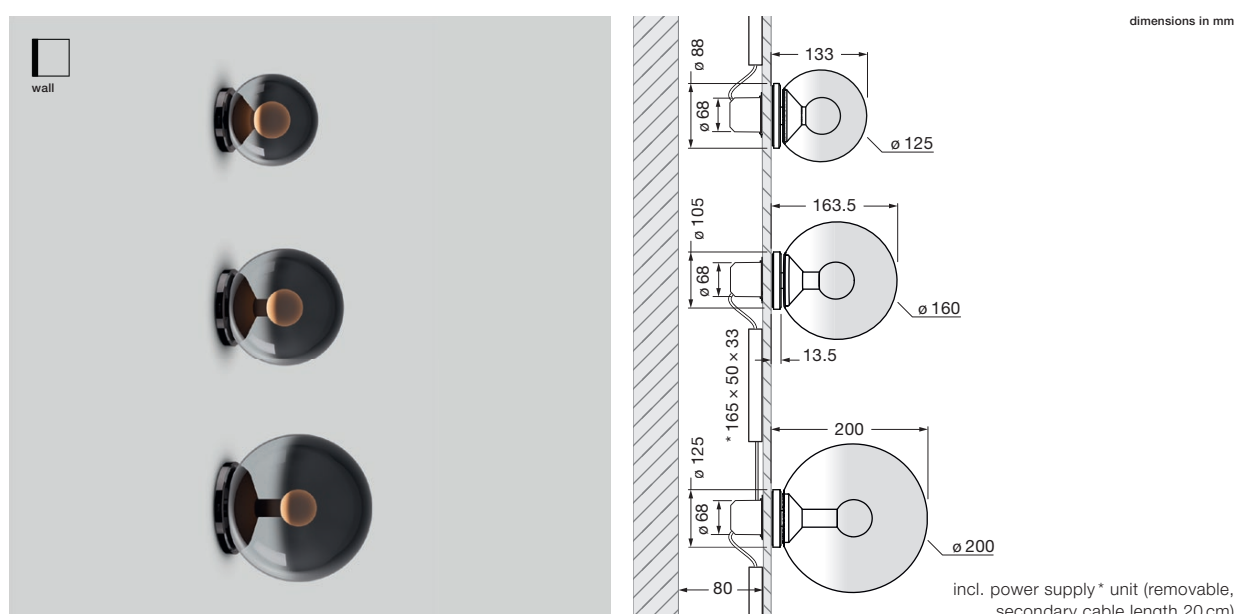

## Luna scura flat datasheet

LED wall luminaire with spherical head and indirect light aimed towards the wall. With optional glass sphere diameters of 125/160/200mm. The innovative LED fireball technology creates a special lighting effect – indirect light towards the wall and atmospheric lights of the fireball within the glass sphere.

Version with flat base for installation on hollow space walls or wall socket, incl. power supply unit. Connection to 230 V AC mains voltage. Glass cover and fireball removable for maintenance purposes, LED interchangeable. Controllable via Occhio air or alternatively dimmable via phase cut-off dimmer\*. The colour temperature can be adjusted continuously via Occhio air between 2700 and 4000 K (optional 2200–3500 K).

### technical data Luna scura flat

properties	material	aluminium, glass, PVD coated, steel, plastic
	weight	125 = 0.6 kg / 160 = 0.8 kg / 200 = 1.0 kg
surface	head/body/base	dark chrome, phantom
Occhio »color tune« LED	average life time	> 50.000 hrs
	energy efficiency class (luminous efficiency)	G (18 lm/W)
	power	LED 9W (incl. Occhio power supply unit 13W, standby < 0.5W)
	color rendering index	CRI Ra 95
electricity	dimming	Occhio air or via trailing-edge phasecut dimmer*
	connection	230 V AC
	power factor power supply (cos ϕ1)	0.9
flicker/stroboscopic effect	< 1 (PstLM)/0.4 (SVM)	
permitted operating conditions	max. 30°C for indoor use only	