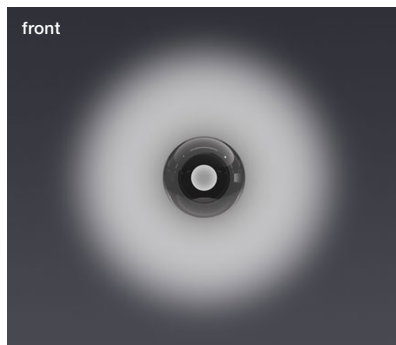

## Luna scura flat datasheet

LED wall luminaire with spherical head and indirect light aimed towards the wall. With optional glass sphere diameters of 125/160/200mm. The innovative LED fireball technology creates a special lighting effect – indirect light towards the wall and atmospheric lights of the fireball within the glass sphere.

### technical data Luna scura flat

properties	material	aluminium, glass, PVD coated, steel, plastic
	weight	125 = 0.6 kg / 160 = 0.8 kg / 200 = 1.0 kg
surface	head/body/base	dark chrome, phantom
Occhio »color tune« LED	average life time	> 50.000 hrs
	energy efficiency class (luminous efficiency)	G (18 lm/W)
	power	LED 9W (incl. Occhio power supply unit 13W, standby < 0.5W)
	color rendering index	CRI Ra 95
electricity	dimming	Occhio air or via trailing-edge phasecut dimmer*
	connection	230 V AC
	power factor power supply (cos ϕ1)	0.9
flicker/stroboscopic effect	< 1 (PstLM)/0.4 (SVM)	
permitted operating conditions	max. 30°C for indoor use only	

## Luna scura flat lighting effects

### backlight

indirect, glare-free backlight (Occhio fireball optic)

light source: Occhio fireball

luminous flux : high color 9 W 200 lm