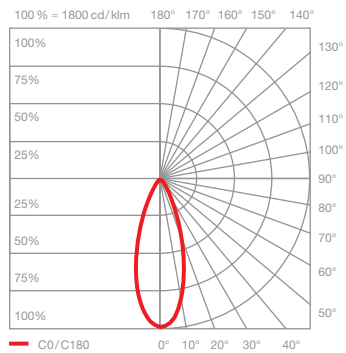

Luna piena up lighting effects

downlight

direct, glare-free downlight (Occhio fireball optic),
beam angle approx. 50°

light source: Occhio fireball

luminous flux : high color 9 W 550 lm

control options

version (»color tune«)