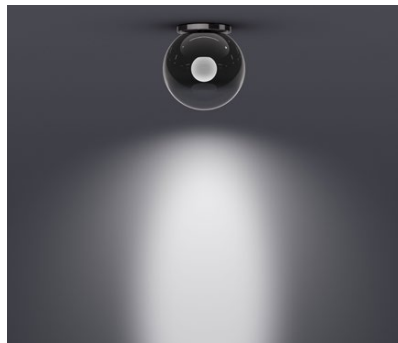

Luna piena up lighting effects

downlight

direct, glare-free downlight (Occhio fireball optic),
beam angle approx. 50°

light source: Occhio fireball

luminous flux : high color 9 W 550 lm

control options

version (»color tune«)

»touchless control« / Occhio air / phase cut dimming (switchable at power supply)

1. sospeso/piena/scura up

2. sospeso/piena/scura flat/sospeso pure

3. parete

4. Possible, adjustable colour temperatures according to the selected configuration (colour preset or »x-tra warm«). touchless control and Occhio air are deactivated, trailing edge phase-cut dimming possible.

Occhio air powered by Casambi

Luna luminaires can be dimmed via »touchless control« (basso, sogno, sospeso and sospeso cloud) and Occhio air (standard for all Luna luminaires). Alternatively, dimming is possible via trailing edge phase-cut dimmer (Occhio air can be deactivated via power supply, not for basso, sogno and sospeso cloud).