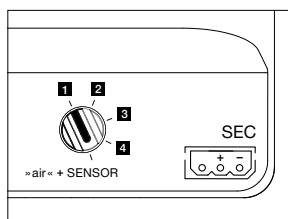

1. sospeso/piena/scura up

2. sospeso/piena/scura flat/sospeso pure