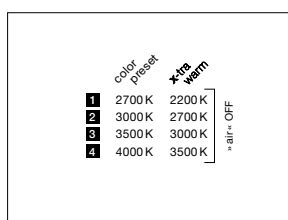

3. parete

Occhio air powered by Casambi

Luna luminaires can be dimmed via »touchless control« (basso, sogno, sospeso and sospeso cloud) and Occhio air (standard for all Luna luminaires). Alternatively, dimming is possible via trailing edge phase-cut dimmer (Occhio air can be deactivated via power supply, not for basso, sogno and sospeso cloud).

Occhio air (standard)
Bluetooth control via Occhio air app or »air« controller (optional), control of individual luminaires, groups and scenes.

sospeso up (1.)
sospeso flat / pure (2.)

switch position: »air« + SENSOR
»air« + »touchless control« (Bluetooth and gesture control), control via »touchless control« and Occhio air app or »air« controller, switching, dimming, »color tune« (color temperature continuously adjustable), no external dimming possible, control and sensors can be deactivated via Occhio air app

switch position: 1 2 3 4 = »air« OFF
adjustable color temperature according to selected configuration (4 steps, see 4.), trailing-edge phase cut dimming possible, Occhio air deactivated

sospeso cloud

»air« + »touchless control« (Bluetooth and gesture control), control via »touchless control« and Occhio air app or »air« controller, switching, dimming, »color tune« (color temperature continuously adjustable according to selected configuration), no external dimming possible, control and sensors can be deactivated via Occhio air app

basso/sogno

»air« + »touchless control« (Bluetooth and gesture control), control via »touchless control« and Occhio air app or »air« controller, switching, dimming, »color tune« (color temperature continuously adjustable according to selected configuration), control and sensors can be deactivated via Occhio air app

parete (3.)

switch position: »air«
control via Occhio air app or »air« controller, switching, dimming, »color tune« (color temperature continuously adjustable), no external dimming possible

switch position: 1 2 3 4 = »air« OFF
adjustable color temperature according to selected configuration (4 steps, see 4.), trailing-edge phase cut dimming possible, Occhio air deactivated

piena/scura up (1.)
piena/scura flat (2.)

switch position: »air« + SENSOR
»air« (Bluetooth control), control via Occhio air app or »air« controller, switching, dimming, »color tune« (color temperature continuously adjustable), no external dimming possible, no gesture control for piena and scura

switch position: 1 2 3 4 = »air« OFF
adjustable color temperature according to selected configuration (4 steps, see 4.), trailing-edge phase cut dimming possible, Occhio air deactivated