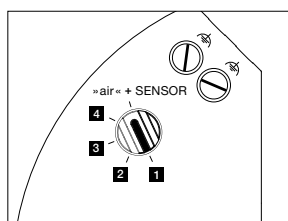

control options

version (»color tune«)

»touchless control« / Occhio air / phase cut dimming (switchable at power supply)

1. sospeso/piena/scura up