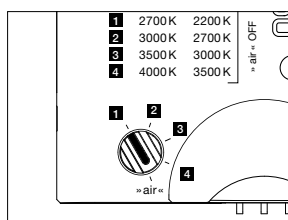

2. sospeso/piena/scura flat/sospeso pure

3. parete