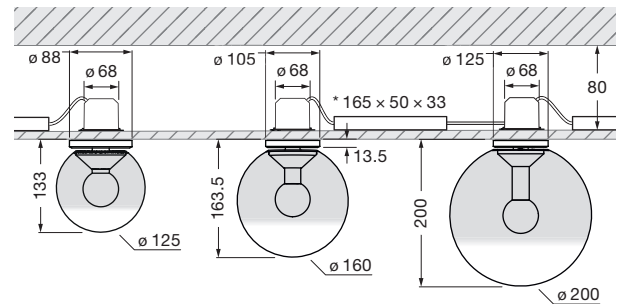

Luna piena flat datasheet

LED ceiling luminaire with spherical head and directed light aimed downwards. With optional glass sphere diameters of 125/160/200 mm. The innovative LED fireball technology creates a special lighting effect – direct, downward-facing and atmospheric lights of the fireball within the glass sphere.

incl. power supply* unit (removable,
secondary cable length 20 cm)

dimensions in mm

technical data Luna piena flat

properties	material	aluminium, glass, PVD coated, steel, plastic
	weight	125 = 0.6 kg / 160 = 0.8 kg / 200 = 1.0 kg
surface	head/body/base	dark chrome, phantom
Occhio »color tune« LED	average life time	> 50.000 hrs
	energy efficiency class (luminous efficiency)	G (50 lm/W)
	power	LED 9 W (incl. Occhio power supply unit 13 W, standby < 0.5 W)
	color rendering index	CRI Ra 95
	color temperature (color consistency)	2700–4000 K (2-step) 2200–3500 K (2-step)
	electricity	dimming
	connection	230 V AC
	power factor power supply (cos φ1)	0.9
	flicker/stroboscopic effect	< 1 (PstLM)/0.4 (SVM)
	permitted operating conditions	max. 30°C for indoor use only