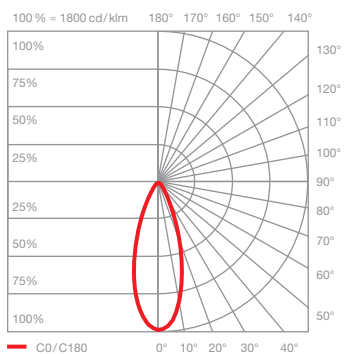

Luna piena flat lighting effects

downlight

direct, glare-free downlight (Occhio fireball optic),
beam angle approx. 50°

light source: Occhio fireball

luminous flux : high color 9 W 550 lm