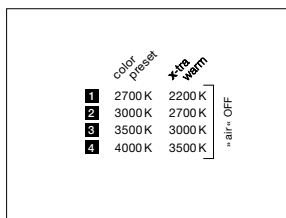

3. parete

Occhio air powered by Casambi

Luna luminaires can be dimmed via »touchless control« (basso, sogno, sospeso and sospeso cloud) and Occhio air (standard for all Luna luminaires). Alternatively, dimming is possible via trailing edge phase-cut dimmer (Occhio air can be deactivated via power supply, not for basso, sogno and sospeso cloud).

Occhio air (standard)

Bluetooth control via Occhio air app or »air« controller (optional), control of individual luminaires, groups and scenes.

sospeso up (1.)
sospeso flat / pure (2.)

switch position: »air« + SENSOR
»air« + »touchless control« (Bluetooth and gesture control), control via »touchless control« and Occhio air app or »air« controller, switching, dimming, »color tune« (color temperature continuously adjustable), no external dimming possible, control and sensors can be deactivated via Occhio air app

switch position: 1 2 3 4 = »air« OFF
adjustable color temperature according to selected configuration (4 steps, see 4.), trailing-edge phase cut dimming possible, Occhio air deactivated

sospeso cloud

»air« + »touchless control« (Bluetooth and gesture control), control via »touchless control« and Occhio air app or »air« controller, switching, dimming, »color tune« (color temperature continuously adjustable according to selected configuration), no external dimming possible, control and sensors can be deactivated via Occhio air app

basso/sogno

»air« + »touchless control« (Bluetooth and gesture control), control via »touchless control« and Occhio air app or »air« controller, switching, dimming, »color tune« (color temperature continuously adjustable according to selected configuration), control and sensors can be deactivated via Occhio air app

parete (3.)

switch position: »air«
control via Occhio air app or »air« controller, switching, dimming, »color tune« (color temperature continuously adjustable), no external dimming possible

switch position: 1 2 3 4 = »air« OFF
adjustable color temperature according to selected configuration (4 steps, see 4.), trailing-edge phase cut dimming possible, Occhio air deactivated

piena/scura up (1.)
piena/scura flat (2.)

switch position: »air« + SENSOR
»air« (Bluetooth control), control via Occhio air app or »air« controller, switching, dimming, »color tune« (color temperature continuously adjustable), no external dimming possible, no gesture control for piena and scura

switch position: 1 2 3 4 = »air« OFF
adjustable color temperature according to selected configuration (4 steps, see 4.), trailing-edge phase cut dimming possible, Occhio air deactivated