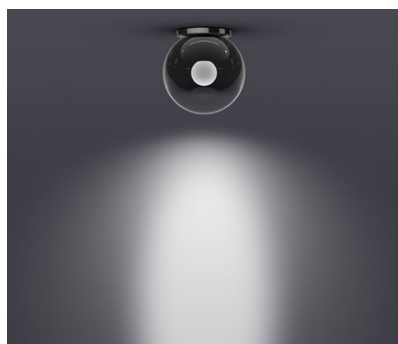

Luna piena flat datasheet

LED ceiling luminaire with spherical head and directed light aimed downwards. With optional glass sphere diameters of 125/160/200 mm. The innovative LED fireball technology creates a special lighting effect – direct, downward-facing and atmospheric lights of the fireball within the glass sphere.

incl. power supply* unit (removable,
secondary cable length 20 cm)

dimensions in mm

technical data Luna piena flat

properties	material	aluminium, glass, PVD coated, steel, plastic
	weight	125 = 0.6 kg / 160 = 0.8 kg / 200 = 1.0 kg
surface	head/body/base	dark chrome, phantom
Occhio »color tune« LED	average life time	> 50.000 hrs
	energy efficiency class (luminous efficiency)	G (50 lm/W)
	power	LED 9 W (incl. Occhio power supply unit 13 W, standby < 0.5 W)
	color rendering index	CRI Ra 95
	color temperature (color consistency)	2700–4000 K (2-step) 2200–3500 K (2-step)
	electricity	dimming
	connection	230 V AC
	power factor power supply (cos φ1)	0.9
	flicker/stroboscopic effect	< 1 (PstLM)/0.4 (SVM)
	permitted operating conditions	max. 30°C for indoor use only

*For a list of compatible dimmers, see www.occhio.com/dim_en, trailing-edge phasecut dimmer and Occhio air not combinable

Luna piena flat lighting effects

downlight

direct, glare-free downlight (Occhio fireball optic),
beam angle approx. 50°

light source: Occhio fireball

luminous flux : high color 9 W 550 lm

control options

version (»color tune«)

»touchless control« / Occhio air / phase cut dimming (switchable at power supply)

1. sospeso/piena/scura up