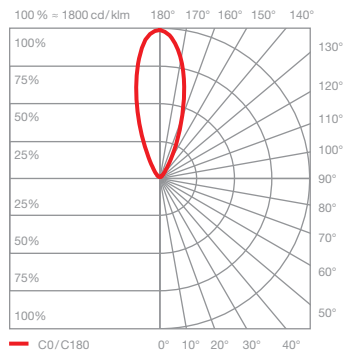

Luna parete lighting effects

uplight

direct, glare-free uplight (Occhio fireball optic),
beam angle approx. 50°

light source: Occhio fireball

luminous flux : high color 9 W 550 lm