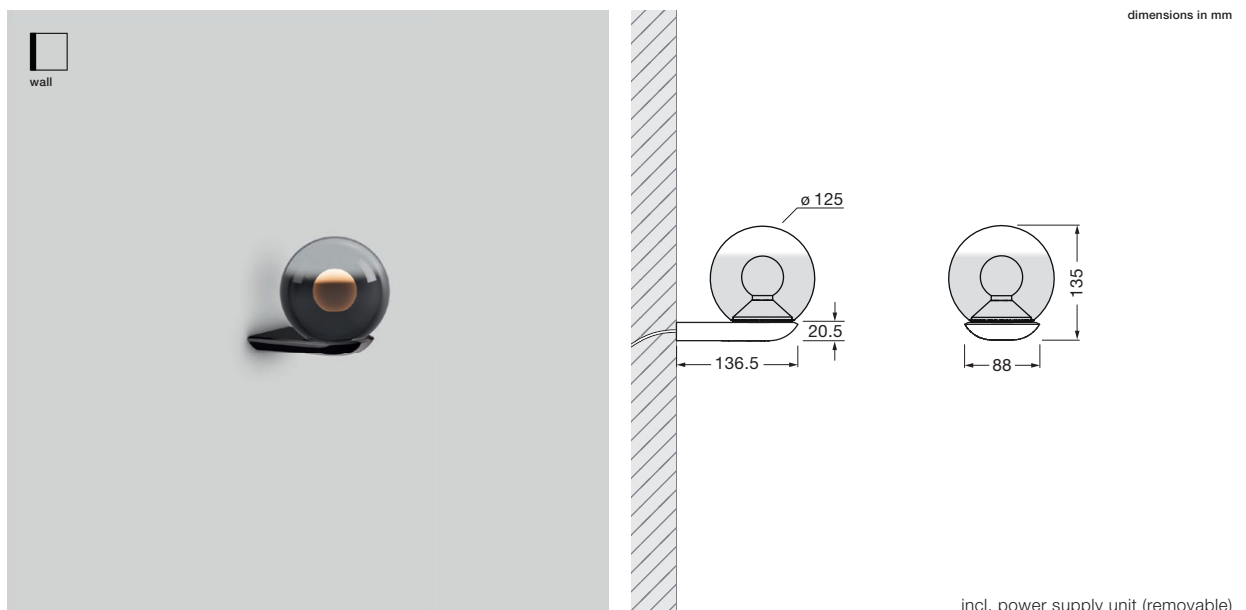

Luna parete datasheet

LED wall luminaire with spherical head and directed light aimed upwards and a glass sphere diameter of 125 mm. The innovative LED fireball technology creates a special lighting effect – direct, upward-facing and atmospheric lights of the fireball within the glass sphere.

incl. power supply unit (removable)

technical data Luna parete

properties	material	aluminium, glass, PVD coated, steel, plastic
	weight	0.8 kg
surface	head / body / base	dark chrome, phantom
Occhio »color tune« LED	average life time	> 50.000 hrs
	energy efficiency class (luminous efficiency)	G (50 lm/W)
	power	LED 9 W (incl. Occhio power supply unit 13 W, standby < 0.5 W)
	color rendering index	CRI Ra 95
	color temperature (color consistency)	2700–4000 K (2-step) 2200–3500 K (2-step)
electricity	dimming	Occhio air (optional) or via trailing-edge phasecut dimmer*
	connection	230 V AC
	power factor power supply (cos φ1)	0.9
	flicker / stroboscopic effect	< 1 (PstLM) / 0.4 (SVM)
	permitted operating conditions	max. 30°C for indoor use only