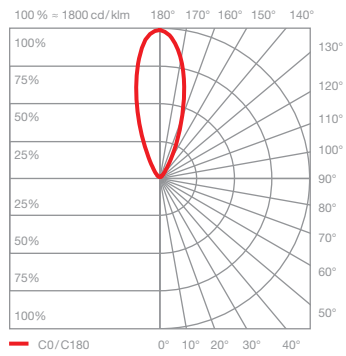

Luna parete cover lighting effects

uplight

direct, glare-free uplight (Occhio fireball optic),
beam angle approx. 50°

light source: Occhio fireball

luminous flux : high color 9 W 550 lm