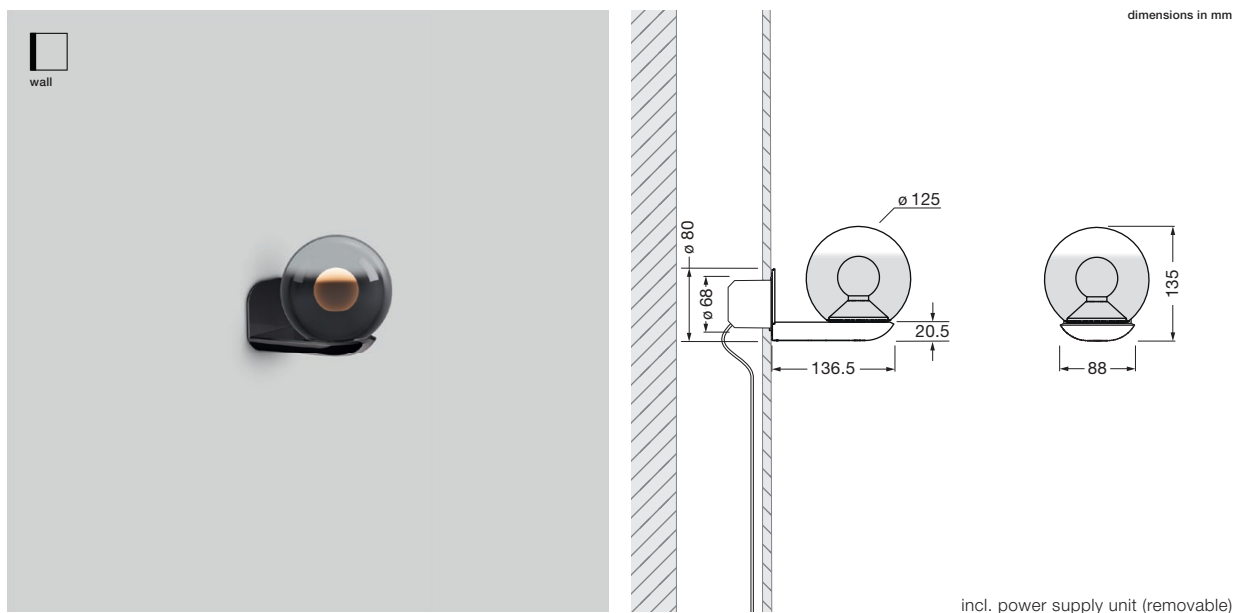

Luna parete cover datasheet

LED wall luminaire with spherical head and directed light aimed upwards and a glass sphere diameter of 125 mm. The innovative LED fireball technology creates a special lighting effect – direct, upward-facing and atmospheric lights of the fireball within the glass sphere.

Version with integrated power supply unit and iris shutter for installation on 68 mm wall sockets, connection to 230V AC mains voltage. Glass cover and fireball removable for maintenance purposes, LED interchangeable. Controllable via Occhio air or alternatively dimmable via phase cut-off dimmer*. The color temperature can be adjusted continuously between 2700 and 4000 K (optional 2200–3500 K) using Occhio air.

technical data Luna parete cover

| | | |
|-------------------------|---|--|
| properties | material | aluminium, glass, PVD coated, steel, plastic |
| | weight | 0.9 kg |
| surface | head / body / base | dark chrome, phantom |
| Occhio »color tune« LED | average life time | > 50.000 hrs |
| | energy efficiency class (luminous efficiency) | G (50 lm/W) |
| | power | LED 9 W (incl. Occhio power supply unit 13 W, standby < 0.5 W) |
| | color rendering index | CRI Ra 95 |
| | color temperature (color consistency) | 2700–4000 K (2-step) 2200–3500 K (2-step) |
| electricity | dimming | Occhio air (optional) or via trailing-edge phasecut dimmer* |
| | connection | 230 V AC |
| | power factor power supply (cos φ1) | 0.9 |
| | flicker / stroboscopic effect | < 1 (PstLM) / 0.4 (SVM) |
| | permitted operating conditions | max. 30°C for indoor use only |