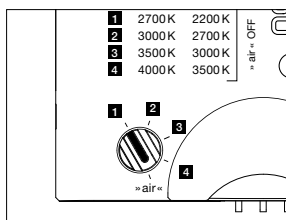

2. sospeso/piena/scura flat/sospeso pure

3. parete