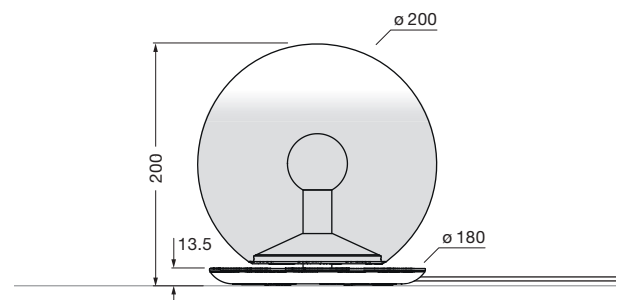

## Luna basso datasheet

LED table / floor luminaire with spherical head and light aimed upwards and a glass sphere diameter of 200 mm. The innovative LED fireball technology creates a special lighting effect – direct, upward-facing and atmospheric lights of the fireball within the glass sphere.

dimensions in mm

### technical data Luna basso

properties	material	aluminium, glass, PVD coated, steel, plastic
	cable length	2 m of which 1.4 m are retractable
	weight	1.8 kg
surface	head / body / base	dark chrome, phantom
	power supply	matt black
Occhio »color tune« LED	average life time	> 50.000 hrs
	energy efficiency class (luminous efficiency)	G (46 lm/W)
	power	LED 9W (incl. Occhio power supply unit 11 W, standby < 0.5 W)
	color rendering index	CRI Ra 95
	color temperature (color consistency)	2700–4000 K (2-step)
electricity	dimming	»touchless control«, Occhio air
	connection	230 V AC
	power factor power supply (cos φ1)	0.9
	flicker / stroboscopic effect	< 1 (PstLM) / 0.4 (SVM)
	permitted operating conditions	max. 30°C for indoor use only