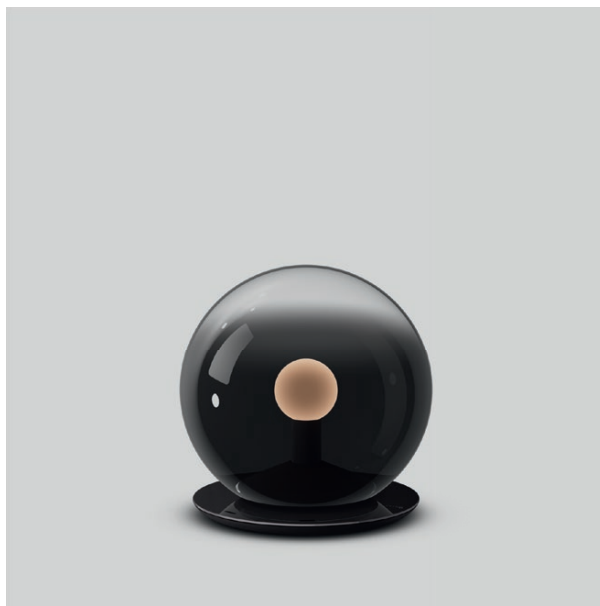

## Luna basso datasheet

LED table / floor luminaire with spherical head and light aimed upwards and a glass sphere diameter of 200 mm. The innovative LED fireball technology creates a special lighting effect – direct, upward-facing and atmospheric lights of the fireball within the glass sphere.

To be connected via an external power supply plug (included) to 230 V AC mains voltage. Glass cover and fireball removable for maintenance purposes, LED interchangeable. Can be switched on and dimmed, and the color temperature can be adjusted continuously between 2700 and 4000K using »touchless control« (gesture control on the base) or via Occhio air.

### technical data Luna basso

properties	material	aluminium, glass, PVD coated, steel, plastic
	cable length	2 m of which 1.4 m are retractable
	weight	1.8 kg
surface	head / body / base	dark chrome, phantom
	power supply	matt black
Occhio »color tune« LED	average life time	> 50.000 hrs
	energy efficiency class (luminous efficiency)	G (46 lm/W)
	power	LED 9W (incl. Occhio power supply unit 11 W, standby < 0.5 W)
	color rendering index	CRI Ra 95
	color temperature (color consistency)	2700–4000 K (2-step)
electricity	dimming	»touchless control«, Occhio air
	connection	230 V AC
	power factor power supply (cos φ1)	0.9
	flicker / stroboscopic effect	< 1 (PstLM) / 0.4 (SVM)
	permitted operating conditions	max. 30°C for indoor use only