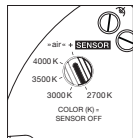

control options

version (»color tune«)

Luna luminaires can be dimmed via »touchless control« (basso, sogno, sospeso and sospeso cloud) and Occhio air (standard for all Luna luminaires). Alternatively, dimming is possible via phase section (Occhio air can be deactivated via power supply, not for basso, sogno and sospeso cloud).

Occhio air / Phase cut-off dimming switchable at power supply)

sospeso/piena/scura up