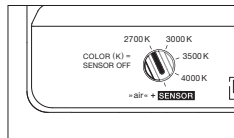

sospeso/piena/scura flat