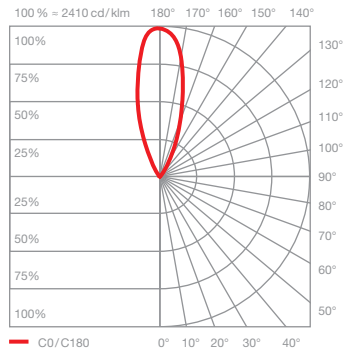

Luna basso lighting effects

uplight, floor mirrored

direct, glare-free uplight (Occhio fireball optic),
beam angle approx. 50°

light source : Occhio fireball

luminous flux : high color 9 W 400 lm