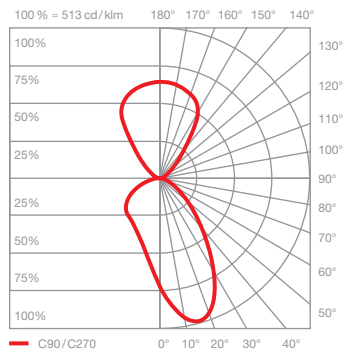

## Gioia tavolo datasheet

Ring-shaped LED table luminaire with light emission on both sides and a luminaire head diameter of 30 cm. The lighting effect wide provides wide beam symmetrical light upwards for uniform indirect illumination and directional asymmetrical light downwards for perfect illumination of the table. The focus light allows further focusing of the downlight for a directed light with high intensity on a reduced area.

### technical data Gioia tavolo

properties	material	head/body aluminium, base: steel, inserts: optical plastic
	cable lenght	power supply unit (x): 1 m luminaire (y): 2 m of which 1.5 m are retractable
	weight	8.5 kg (desk mount 1.9 kg)
surface	head	painted: matt white, matt black, matt silver, matt gold PVD coated: rose gold, bronze, phantom anodized: black phantom
	fork/body/base/cable	painted: matt white, matt black
Occhio »color tune« LED	average life time	> 50.000 hrs
	energy efficiency class (luminous efficiency)	G (60 lm / W)
	power	30 W (LED 24 W; standby < 0,5 W)
	color rendering index	high color; CRI Ra 95
	color temperature (color consistency)	2700–4000 K (2-step)
electricity	dimming	»touchless control« or Occhio air
	connection	230 V AC / 50 Hz
	power factor power supply (cos φ1)	0.9
	flicker / stroboscopic effect	1 (PstLM) / 0.9 (SVM)
	permitted operating conditions	max. 30°C for indoor use only

### wide

wide light beam (up and down), beam angle approx. 80° directed (down)

inserts: wide asymmetric/flood

luminous flux : high color    24 W    1830 lm

### focus light

directed and focused light downwards

luminous flux : high color    9 W    610 lm