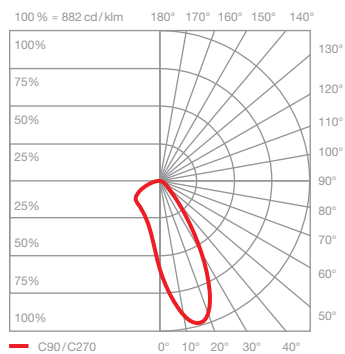

## Gioia tavolo datasheet

Ring-shaped LED table luminaire with light emission on both sides and a luminaire head diameter of 30 cm. The lighting effect wide provides wide beam symmetrical light upwards for uniform indirect illumination and directional asymmetrical light downwards for perfect illumination of the table. The focus light allows further focusing of the downlight for a directed light with high intensity on a reduced area.

### technical data Gioia tavolo

properties	material	head/body aluminium, base: steel, inserts: optical plastic
	cable lenght	power supply unit (x): 1 m luminaire (y): 2 m of which 1.5 m are retractable
	weight	8.5 kg (desk mount 1.9 kg)
surface	head	painted: matt white, matt black, matt silver, matt gold PVD coated: rose gold, bronze, phantom anodized: black phantom
	fork/body/base/cable	painted: matt white, matt black
Occhio »color tune« LED	average life time	> 50.000 hrs
	energy efficiency class (luminous efficiency)	G (60 lm / W)
	power	30 W (LED 24 W; standby < 0,5 W)
	color rendering index	high color; CRI Ra 95
	color temperature (color consistency)	2700–4000 K (2-step)
electricity	dimming	»touchless control« or Occhio air
	connection	230 V AC / 50 Hz
	power factor power supply (cos φ1)	0.9
	flicker / stroboscopic effect	1 (PstLM) / 0.9 (SVM)
	permitted operating conditions	max. 30°C for indoor use only

### wide

wide light beam (up and down), beam angle approx. 80° directed (down)

inserts: wide asymmetric/flood

luminous flux : high color    24 W    1830 lm

### focus light

directed and focused light downwards

luminous flux : high color    9 W    610 lm