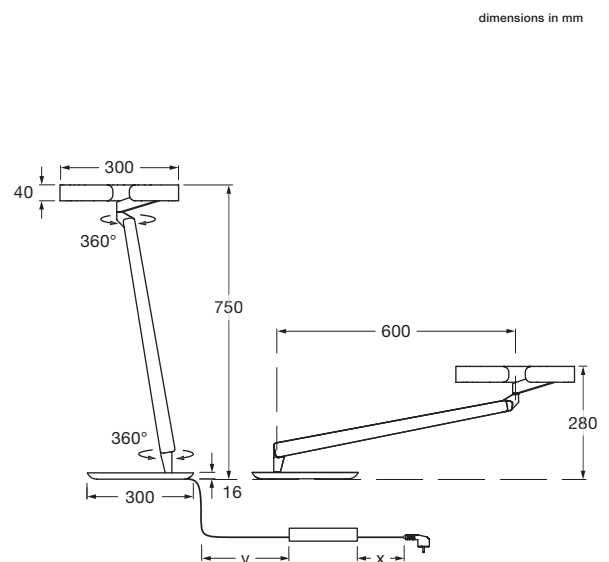

## Gioia tavolo datasheet

Ring-shaped LED table luminaire with light emission on both sides and a luminaire head diameter of 30 cm. The lighting effect wide provides wide beam symmetrical light upwards for uniform indirect illumination and directional asymmetrical light downwards for perfect illumination of the table. The focus light allows further focusing of the downlight for a directed light with high intensity on a reduced area.

The head is freely rotatable (360°) without stop and can be removed for maintenance. The body is freely height-adjustable and can also be rotated freely through 360° without a stop. Connection via plug-in power supply (converter) to 230 V AC / 50 Hz mains voltage at a power of 30 W, control via »touchless control« on the head or via Occhio air. The color temperature is infinitely variable via »touchless control« or Occhio air from 2700–4000 K controllable.

### technical data Gioia tavolo

properties	material	head/body aluminium, base: steel, inserts: optical plastic
	cable lenght	power supply unit (x): 1 m luminaire (y): 2 m of which 1.5 m are retractable
	weight	8.5 kg (desk mount 1.9 kg)
surface	head	painted: matt white, matt black, matt silver, matt gold PVD coated: rose gold, bronze, phantom anodized: black phantom
	fork/body/base/cable	painted: matt white, matt black
Occhio »color tune« LED	average life time	> 50.000 hrs
	energy efficiency class (luminous efficiency)	G (60 lm / W)
	power	30 W (LED 24 W; standby < 0,5 W)
	color rendering index	high color; CRI Ra 95
	color temperature (color consistency)	2700–4000 K (2-step)
electricity	dimming	»touchless control« or Occhio air
	connection	230 V AC / 50 Hz
	power factor power supply (cos φ1)	0.9
	flicker / stroboscopic effect	1 (PstLM) / 0.9 (SVM)
	permitted operating conditions	max. 30°C for indoor use only

### wide

wide light beam (up and down), beam angle approx. 80° directed (down)

inserts: wide asymmetric/flood

luminous flux : high color    24 W    1830 lm