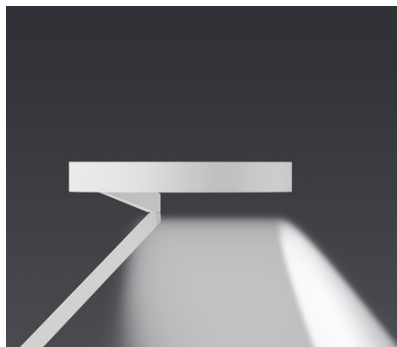

## Gioia tavolo datasheet

Ring-shaped LED table luminaire with light emission on both sides and a luminaire head diameter of 30 cm. The lighting effect wide provides wide beam symmetrical light upwards for uniform indirect illumination and directional asymmetrical light downwards for perfect illumination of the table. The focus light allows further focusing of the downlight for a directed light with high intensity on a reduced area.

### wide

wide light beam (up and down), beam angle approx. 80° directed (down)

inserts: wide asymmetric/flood

luminous flux : high color    24 W    1830 lm