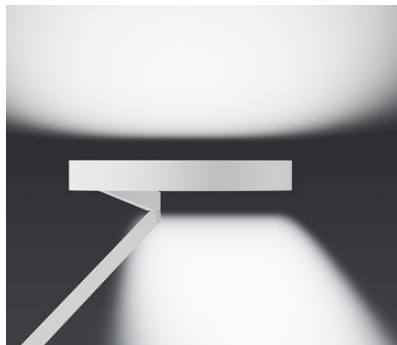

## Gioia tavolo datasheet

Ring-shaped LED table luminaire with light emission on both sides and a luminaire head diameter of 30 cm. The lighting effect wide provides wide beam symmetrical light upwards for uniform indirect illumination and directional asymmetrical light downwards for perfect illumination of the table. The focus light allows further focusing of the downlight for a directed light with high intensity on a reduced area.

The head is freely rotatable (360°) without stop and can be removed for maintenance. The body is freely height-adjustable and can also be rotated freely through 360° without a stop. Connection via plug-in power supply (converter) to 230 V AC / 50 Hz mains voltage at a power of 30 W, control via »touchless control« on the head or via Occhio air. The color temperature is infinitely variable via »touchless control« or Occhio air from 2700–4000 K controllable.

### technical data Gioia tavolo

properties	material	head/body aluminium, base: steel, inserts: optical plastic
	cable lenght	power supply unit (x): 1 m luminaire (y): 2 m of which 1.5 m are retractable
	weight	8.5 kg (desk mount 1.9 kg)
surface	head	painted: matt white, matt black, matt silver, matt gold PVD coated: rose gold, bronze, phantom anodized: black phantom
	fork/body/base/cable	painted: matt white, matt black
Occhio »color tune« LED	average life time	> 50.000 hrs
	energy efficiency class (luminous efficiency)	G (60 lm / W)
	power	30 W (LED 24 W; standby < 0,5 W)
	color rendering index	high color; CRI Ra 95
	color temperature (color consistency)	2700–4000 K (2-step)
electricity	dimming	»touchless control« or Occhio air
	connection	230 V AC / 50 Hz
	power factor power supply (cos φ1)	0.9
	flicker / stroboscopic effect	1 (PstLM) / 0.9 (SVM)
	permitted operating conditions	max. 30°C for indoor use only

### wide

wide light beam (up and down), beam angle approx. 80° directed (down)

inserts: wide asymmetric/flood

luminous flux : high color    24 W    1830 lm