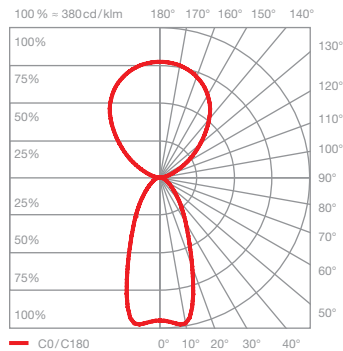

incl. power supply unit (removable)

dimensions in mm

technical data Mito sospeso 40 var up lusso

properties	material	aluminium, steel, painted, anodised, PVD-coated, plastic, optical silicone, fibreglass, full-grain semi-aniline leather
	height adjustment	500–2000 mm (variable)
	weight	4.28 kg
surface	head	black phantom, phantom, rose gold, matt gold, matt white
	canopy	nero, grigio, marrone, bianco
Occhio »color tune« LED	average life time	> 50.000 hrs
	energy efficiency class (luminous efficiency)	G (57 lm / W)
	power	LED 40 W (incl. Occhio power supply unit approx. 46 W, standby < 0.5 W)
	color rendering index	high color; CRI Ra 95
	color temperature (color consistency)	2700–4000 K (2-step) 2200–3500 K (2-step 2200 K, 3-step 3500 K)
electricity	dimming	»touchless control«, Occhio air (optional), DALI or via trailing-edge phasecut dimmer *
	connection	230 V AC
	power factor power supply (cos φ1)	0.9
	flicker / stroboscopic effect	1 (PstLM) / 0.9 (SVM)
	permitted operating conditions	max. 30°C for indoor use only

inserts: wide / flood

luminous flux : high color 40 W 2220 lm

UGR (4H8H) < 19

room (narrow)

concentrated light downwards, beam angle approx. 50°, diffuse upwards

inserts: narrow / diffuse

luminous flux : high color 40 W 2140 lm