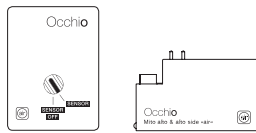

PRESET (sfera)
color temperature adjustable (4 stages)
light intensity adjustable (5 stages)

SENSOR

»touchless control« (gesture control)
switching, dimming, up / down fading*
»color tune« (color temperature continuously adjustable)
no external dimming possible

*not with sfera

soffitto / alto / alto side:

COLOR
adjustable color temperature (4 steps)
trailing-edge phase cut dimming possible

Mito »air« box

sospeso / aura / sfera / volo

alto & alto side

Occhio air (Bluetooth control using Occhio air app) or air controller (optional) control of individual luminaires, groups and scenes