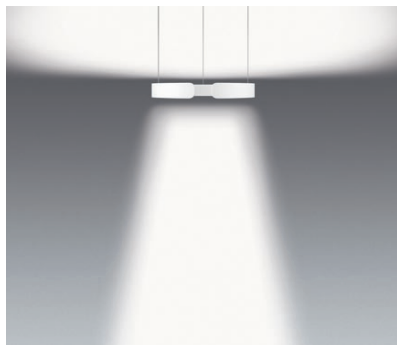

Mito sospeso 40 var up lusso datasheet

Annular LED suspended luminaire with full-grain semi-aniline leather (selectable) covered canopy, double-sided light emission and a diameter of 40 cm. There is a choice of two lighting effects. table (wide) for use over tables – wide light beam downwards and upwards. room (narrow) for freely suspended luminaire lighting – concentrated light beam directed downwards, diffused light directed upwards. The suspension length is continuously adjustable from 50 to 200 cm.

incl. power supply unit (removable)

dimensions in mm

technical data Mito sospeso 40 var up lusso

properties	material	aluminium, steel, painted, anodised, PVD-coated, plastic, optical silicone, fibreglass, full-grain semi-aniline leather
	height adjustment	500–2000 mm (variable)
	weight	4.28 kg
surface	head	black phantom, phantom, rose gold, matt gold, matt white
	canopy	nero, grigio, marrone, bianco
Occhio »color tune« LED	average life time	> 50.000 hrs
	energy efficiency class (luminous efficiency)	G (57 lm / W)
	power	LED 40 W (incl. Occhio power supply unit approx. 46 W, standby < 0.5 W)
	color rendering index	high color; CRI Ra 95
	color temperature (color consistency)	2700–4000 K (2-step) 2200–3500 K (2-step 2200 K, 3-step 3500 K)
electricity	dimming	»touchless control«, Occhio air (optional), DALI or via trailing-edge phasecut dimmer *
	connection	230 V AC
	power factor power supply (cos φ1)	0.9
	flicker / stroboscopic effect	1 (PstLM) / 0.9 (SVM)
	permitted operating conditions	max. 30°C for indoor use only

inserts: wide / flood

luminous flux : high color 40 W 2220 lm

UGR (4H8H) < 19

room (narrow)

concentrated light downwards, beam angle approx. 50°, diffuse upwards

inserts: narrow / diffuse

luminous flux : high color 40 W 2140 lm