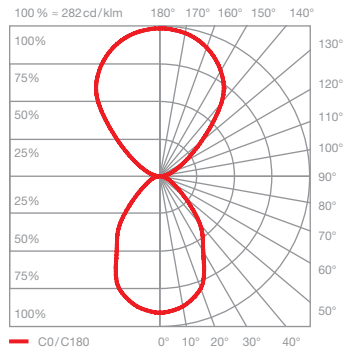

incl. power supply unit (removable)

dimensions in mm

technical data Mito sospeso 40 var up lusso

properties	material	aluminium, steel, painted, anodised, PVD-coated, plastic, optical silicone, fibreglass, full-grain semi-aniline leather
	height adjustment	500–2000 mm (variable)
	weight	4.28 kg
surface	head	black phantom, phantom, rose gold, matt gold, matt white
	canopy	nero, grigio, marrone, bianco
Occhio »color tune« LED	average life time	> 50.000 hrs
	energy efficiency class (luminous efficiency)	G (57 lm / W)
	power	LED 40 W (incl. Occhio power supply unit approx. 46 W, standby < 0.5 W)
	color rendering index	high color; CRI Ra 95
	color temperature (color consistency)	2700–4000 K (2-step) 2200–3500 K (2-step 2200 K, 3-step 3500 K)
electricity	dimming	»touchless control«, Occhio air (optional), DALI or via trailing-edge phasecut dimmer *
	connection	230 V AC
	power factor power supply (cos φ1)	0.9
	flicker / stroboscopic effect	1 (PstLM) / 0.9 (SVM)
	permitted operating conditions	max. 30°C for indoor use only

* For a list of compatible dimmers, see www.occhio.com/dim_en, trailing-edge phasecut dimmer, Occhio air and DALI not combinable

Mito sospeso 40 var up lusso lighting effects

table (wide)

wide light beam (up and down), beam angle approx. 80° (down)

inserts: wide / flood

luminous flux : high color 40 W 2220 lm

UGR (4H8H) < 19

room (narrow)

concentrated light downwards, beam angle approx. 50°, diffuse upwards

inserts: narrow / diffuse

luminous flux : high color 40 W 2140 lm