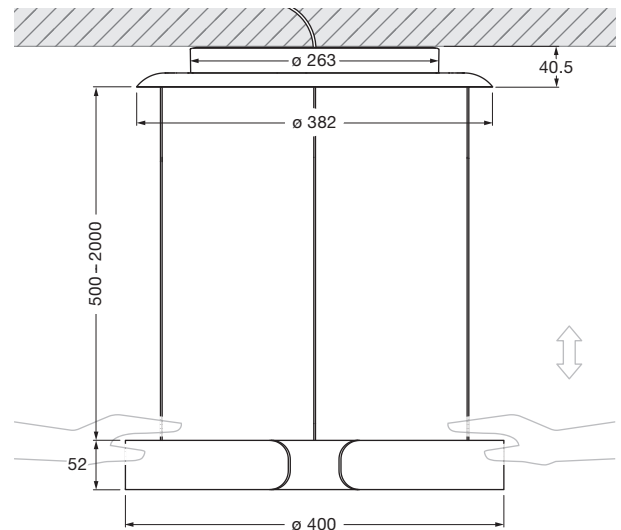

Mito sospeso 40 var up lusso datasheet

Annular LED suspended luminaire with full-grain semi-aniline leather (selectable) covered canopy, double-sided light emission and a diameter of 40 cm. There is a choice of two lighting effects. table (wide) for use over tables – wide light beam downwards and upwards. room (narrow) for freely suspended luminaire lighting – concentrated light beam directed downwards, diffused light directed upwards. The suspension length is continuously adjustable from 50 to 200 cm.

incl. power supply unit (removable)

dimensions in mm

technical data Mito sospeso 40 var up lusso

properties	material	aluminium, steel, painted, anodised, PVD-coated, plastic, optical silicone, fibreglass, full-grain semi-aniline leather
	height adjustment	500–2000 mm (variable)
	weight	4.28 kg
surface	head	black phantom, phantom, rose gold, matt gold, matt white
	canopy	nero, grigio, marrone, bianco
Occhio »color tune« LED	average life time	> 50.000 hrs
	energy efficiency class (luminous efficiency)	G (57 lm / W)
	power	LED 40 W (incl. Occhio power supply unit approx. 46 W, standby < 0.5 W)
	color rendering index	high color; CRI Ra 95
	color temperature (color consistency)	2700–4000 K (2-step) 2200–3500 K (2-step 2200 K, 3-step 3500 K)
electricity	dimming	»touchless control«, Occhio air (optional), DALI or via trailing-edge phasecut dimmer *
	connection	230 V AC
	power factor power supply (cos φ1)	0.9
	flicker / stroboscopic effect	1 (PstLM) / 0.9 (SVM)
	permitted operating conditions	max. 30°C for indoor use only