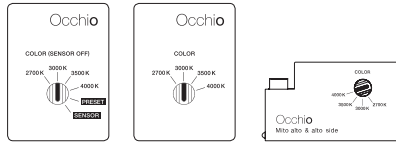

incl. power supply unit (removable)

dimensions in mm

technical data Mito sospeso 40 var up lusso

properties	material	aluminium, steel, painted, anodised, PVD-coated, plastic, optical silicone, fibreglass, full-grain semi-aniline leather
	height adjustment	500–2000 mm (variable)
	weight	4.28 kg
surface	head	black phantom, phantom, rose gold, matt gold, matt white
	canopy	nero, grigio, marrone, bianco
Occhio »color tune« LED	average life time	> 50.000 hrs
	energy efficiency class (luminous efficiency)	G (57 lm / W)
	power	LED 40 W (incl. Occhio power supply unit approx. 46 W, standby < 0.5 W)
	color rendering index	high color; CRI Ra 95
	color temperature (color consistency)	2700–4000 K (2-step) 2200–3500 K (2-step 2200 K, 3-step 3500 K)
electricity	dimming	»touchless control«, Occhio air (optional), DALI or via trailing-edge phasecut dimmer *
	connection	230 V AC
	power factor power supply (cos φ1)	0.9
	flicker / stroboscopic effect	1 (PstLM) / 0.9 (SVM)
	permitted operating conditions	max. 30°C for indoor use only

inserts: wide / flood

luminous flux : high color 40 W 2220 lm

UGR (4H8H) < 19

room (narrow)

concentrated light downwards, beam angle approx. 50°, diffuse upwards

inserts: narrow / diffuse

luminous flux : high color 40 W 2140 lm

UGR (4H8H) < 19

control options

Control

Mito set box

sospeso / aura / sfera / sfera su / volo

soffitto / alto flat

alto & alto side

sospeso / aura / sfera / volo: