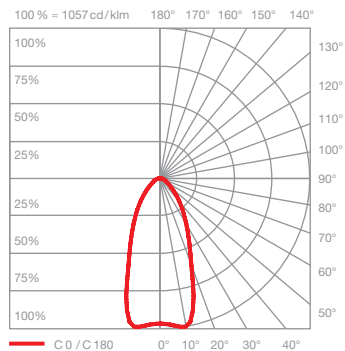

Mito soffitto 60 up lusso lighting effects

ceiling (narrow)

concentrated light, beam angle approx. 50°

inserts: narrow

luminous flux : high color 60 W 2060 lm

UGR (4H8H) > 19*