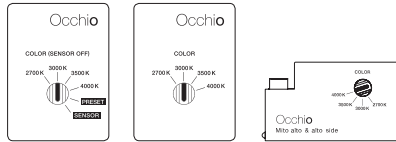

incl. power supply unit

dimensions in mm

technical data Mito soffitto 60 up lusso

properties	material	aluminium, steel, painted, anodised, PVD-coated, plastic, optical silicone, polyurethane, ascot leather
	weight	6.1 kg
surface	head	black phantom, phantom, rose gold, matt gold, matt white
	cover	nero, grigio, marrone, bianco
Occhio »color tune« LED	average life time	> 50.000 hrs
	energy efficiency class (luminous efficiency)	G (43 lm / W)
	power	LED 60 W (incl. Occhio power supply unit approx. 66 W, standby < 0.5 W)
	color rendering index	high color; CRI Ra 95
	color temperature (color consistency)	2700–4000 K (2-step) 2200–3500 K (2-step 2200 K, 3-step 3500 K)
electricity	dimming	via trailing-edge phasecut dimmer, Occhio air (optional) or DALI*
	connection	230 V AC
	power factor power supply (cos φ1)	0.9
	flicker / stroboscopic effect	1 (PstLM) / 0.9 (SVM)
	permitted operating conditions	max. 30°C for indoor use only

wall to wall (wide)

wide-radiation light, beam angle approx. 80°

inserts : wide

luminous flux : high color 60 W 2400 lm

*The standardized indication of glare values (UGR value - 4H8H) is not quite significant for annular luminaires. In most real applications the result of an individual calculation is a UGR value <19. Therefore, we recommend to carry out a calculation which can be prepared by our lighting design team (project-support@occhio.de).

control options

Control

Mito set box

sospeso / aura / sfera / sfera su / volo

soffitto / alto flat

alto & alto side

sospeso / aura / sfera / volo:

COLOR (Sensor off)
adjustable color temperature (4 steps)
trailing-edge phase cut dimming possible

PRESET (sospeso / aura / volo)
adjustable color temperature (4 steps)
adjustable up / downlight ratio (5 steps)
trailing-edge phase cut dimming possible

PRESET (sfera)
color temperature adjustable (4 stages)
light intensity adjustable (5 stages)