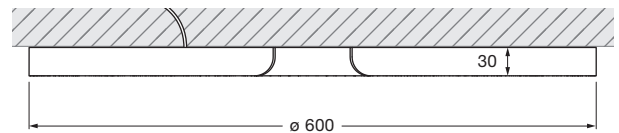

Mito soffitto 60 up lusso datasheet

Annular LED ceiling-mounted luminaire with ascot leather (selectable) covered, single-sided light output and a diameter of 60 cm. There is a choice of two lighting effects. As room lighting, ceiling (narrow) provides a concentrated, dazzle-free light beam for perfect lighting in all situations. wall to wall (wide) for installation on walls especially in halls or corridors in order to brighten up the opposite areas with targeted lighting without dazzling – wide light beam.

Version with integrated power supply unit for mounting on plaster surfaces; connection to 230V AC mains voltage. Dimmable via trailing-edge phase-cut dimmer*; can alternatively be controlled via Occhio air or DALI. The color temperature can be preset (2700/3000/3500/4000K) or can be continuously controlled from 2700 to 4000K (optional 2200 to 3500K) via Occhio air or DALI.

incl. power supply unit

dimensions in mm

technical data Mito soffitto 60 up lusso

properties	material	aluminium, steel, painted, anodised, PVD-coated, plastic, optical silicone, polyurethane, ascot leather
	weight	6.1 kg
surface	head	black phantom, phantom, rose gold, matt gold, matt white
	cover	nero, grigio, marrone, bianco
Occhio »color tune« LED	average life time	> 50.000 hrs
	energy efficiency class (luminous efficiency)	G (43 lm / W)
	power	LED 60 W (incl. Occhio power supply unit approx. 66 W, standby < 0.5 W)
	color rendering index	high color; CRI Ra 95
	color temperature (color consistency)	2700–4000 K (2-step) 2200–3500 K (2-step 2200 K, 3-step 3500 K)
electricity	dimming	via trailing-edge phasecut dimmer, Occhio air (optional) or DALI*
	connection	230 V AC
	power factor power supply (cos φ1)	0.9
	flicker / stroboscopic effect	1 (PstLM) / 0.9 (SVM)
	permitted operating conditions	max. 30°C for indoor use only

* For a list of compatible dimmers, see www.occhio.com/dim_en, trailing-edge phasecut dimmer, Occhio air and DALI not combinable