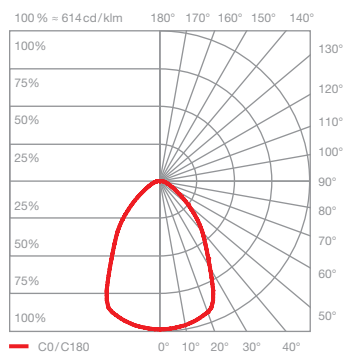

incl. power supply unit

dimensions in mm

technical data Mito soffitto 60 up lusso

properties	material	aluminium, steel, painted, anodised, PVD-coated, plastic, optical silicone, polyurethane, ascot leather
	weight	6.1 kg
surface	head	black phantom, phantom, rose gold, matt gold, matt white
	cover	nero, grigio, marrone, bianco
Occhio »color tune« LED	average life time	> 50.000 hrs
	energy efficiency class (luminous efficiency)	G (43 lm / W)
	power	LED 60 W (incl. Occhio power supply unit approx. 66 W, standby < 0.5 W)
	color rendering index	high color; CRI Ra 95
	color temperature (color consistency)	2700–4000 K (2-step) 2200–3500 K (2-step 2200 K, 3-step 3500 K)
electricity	dimming	via trailing-edge phasecut dimmer, Occhio air (optional) or DALI*
	connection	230 V AC
	power factor power supply (cos φ1)	0.9
	flicker / stroboscopic effect	1 (PstLM) / 0.9 (SVM)
	permitted operating conditions	max. 30°C for indoor use only

inserts: narrow

luminous flux : high color 60 W 2060 lm

UGR (4H8H) > 19*

ceiling (wide)

wide-radiation light, beam angle approx. 80°

inserts : wide

luminous flux : high color 60 W 2400 lm

UGR (4H8H) > 19*

wall to wall (wide)

wide-radiation light, beam angle approx. 80°

inserts : wide

luminous flux : high color 60 W 2400 lm

*The standardized indication of glare values (UGR value - 4H8H) is not quite significant for annular luminaires. In most real applications the result of an individual calculation is a UGR value <19. Therefore, we recommend to carry out a calculation which can be prepared by our lighting design team (project-support@occhio.de).