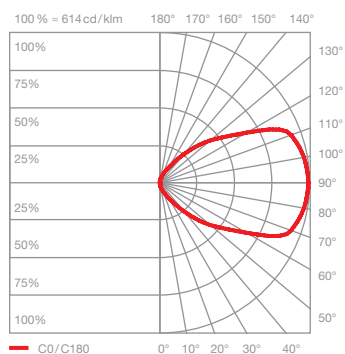

incl. power supply unit

dimensions in mm

technical data Mito soffitto 60 up lusso

properties	material	aluminium, steel, painted, anodised, PVD-coated, plastic, optical silicone, polyurethane, ascot leather
	weight	6.1 kg
surface	head	black phantom, phantom, rose gold, matt gold, matt white
	cover	nero, grigio, marrone, bianco
Occhio »color tune« LED	average life time	> 50.000 hrs
	energy efficiency class (luminous efficiency)	G (43 lm / W)
	power	LED 60 W (incl. Occhio power supply unit approx. 66 W, standby < 0.5 W)
	color rendering index	high color; CRI Ra 95
	color temperature (color consistency)	2700–4000 K (2-step) 2200–3500 K (2-step 2200 K, 3-step 3500 K)
electricity	dimming	via trailing-edge phasecut dimmer, Occhio air (optional) or DALI*
	connection	230 V AC
	power factor power supply (cos φ1)	0.9
	flicker / stroboscopic effect	1 (PstLM) / 0.9 (SVM)
	permitted operating conditions	max. 30°C for indoor use only

inserts: narrow

luminous flux : high color 60 W 2060 lm

UGR (4H8H) > 19*

ceiling (wide)

wide-radiation light, beam angle approx. 80°

inserts : wide

luminous flux : high color 60 W 2400 lm

UGR (4H8H) > 19*

wall to wall (wide)

wide-radiation light, beam angle approx. 80°

inserts : wide

luminous flux : high color 60 W 2400 lm

*The standardized indication of glare values (UGR value - 4H8H) is not quite significant for annular luminaires. In most real applications the result of an individual calculation is a UGR value <19. Therefore, we recommend to carry out a calculation which can be prepared by our lighting design team (project-support@occhio.de).