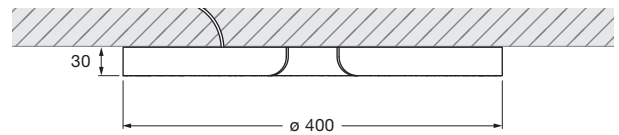

Mito soffitto 40 up lusso datasheet

Annular LED ceiling-mounted luminaire with ascot leather (selectable) covered, single-sided light output and a diameter of 40 cm. There is a choice of two lighting effects. As room lighting, ceiling (narrow) provides a concentrated, dazzle-free light beam for perfect lighting in all situations. wall to wall (wide) for installation on walls especially in halls or corridors in order to brighten up the opposite areas with targeted lighting without dazzling – wide light beam.

Version with integrated power supply unit for mounting on plaster surfaces; connection to 230 V AC mains voltage. Dimmable via trailing-edge phase-cut dimmer*; can alternatively be controlled via Occhio air or DALI. The color temperature can be preset (2700/3000/3500/4000 K) or can be continuously controlled from 2700 to 4000 K (optional 2200 to 3500 K) via Occhio air or DALI.

incl. power supply unit

dimensions in mm

technical data Mito soffitto 40 up lusso

properties	material	aluminium, steel, painted, anodised, PVD-coated, plastic, optical silicone, polyurethane, ascot leather
	weight	3.7 kg
surface	head	black phantom, phantom, rose gold, matt gold, matt white
	cover	nero, grigio, marrone, bianco
Occhio »color tune« LED	average life time	> 50.000 hrs
	energy efficiency class (luminous efficiency)	G (43 lm / W)
	power	LED 40 W (incl. Occhio power supply unit approx. 46 W, standby < 0.5 W)
	color rendering index	high color; CRI Ra 95
	color temperature (color consistency)	2700–4000 K (2-step) 2200–3500 K (2-step 2200 K, 3-step 3500 K)
electricity	dimming	via trailing-edge phasecut dimmer, Occhio air (optional) or DALI*
	connection	230 V AC
	power factor power supply (cos φ1)	0.9
	flicker / stroboscopic effect	1 (PstLM) / 0.9 (SVM)
	permitted operating conditions	max. 30°C for indoor use only

* For a list of compatible dimmers, see www.occhio.com/dim_en, trailing-edge phasecut dimmer, Occhio air and DALI not combinable