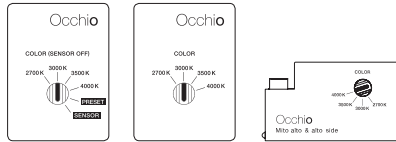

incl. power supply unit

dimensions in mm

technical data Mito soffitto 40 up lusso

properties	material	aluminium, steel, painted, anodised, PVD-coated, plastic, optical silicone, polyurethane, ascot leather
	weight	3.7 kg
surface	head	black phantom, phantom, rose gold, matt gold, matt white
	cover	nero, grigio, marrone, bianco
Occhio »color tune« LED	average life time	> 50.000 hrs
	energy efficiency class (luminous efficiency)	G (43 lm / W)
	power	LED 40 W (incl. Occhio power supply unit approx. 46 W, standby < 0.5 W)
	color rendering index	high color; CRI Ra 95
	color temperature (color consistency)	2700–4000 K (2-step) 2200–3500 K (2-step 2200 K, 3-step 3500 K)
electricity	dimming	via trailing-edge phasecut dimmer, Occhio air (optional) or DALI*
	connection	230 V AC
	power factor power supply (cos φ1)	0.9
	flicker / stroboscopic effect	1 (PstLM) / 0.9 (SVM)
	permitted operating conditions	max. 30°C for indoor use only

wall to wall (wide)

wide-radiation light, beam angle approx. 80°

inserts : wide

luminous flux : high color 40 W 1700 lm

*The standardized indication of glare values (UGR value - 4H8H) is not quite significant for annular luminaires. In most real applications the result of an individual calculation is a UGR value <19. Therefore, we recommend to carry out a calculation which can be prepared by our lighting design team (project-support@occhio.de).

control options

Control

Mito set box

sospeso / aura / sfera / sfera su / volo

soffitto / alto flat

alto & alto side

sospeso / aura / sfera / volo:

COLOR (Sensor off)
adjustable color temperature (4 steps)
trailing-edge phase cut dimming possible

PRESET (sospeso / aura / volo)
adjustable color temperature (4 steps)
adjustable up / downlight ratio (5 steps)
trailing-edge phase cut dimming possible

PRESET (sfera)
color temperature adjustable (4 stages)
light intensity adjustable (5 stages)