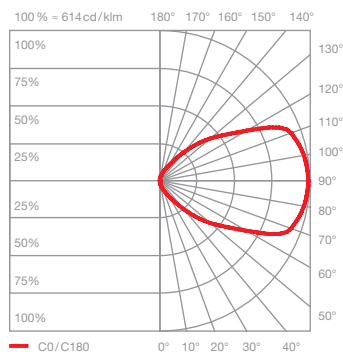

inserts: narrow

luminous flux : high color 40 W 1440 lm

UGR (4H8H) > 19*

ceiling (wide)

wide-radiation light, beam angle approx. 80°

inserts : wide

luminous flux : high color 40 W 1700 lm

UGR (4H8H) > 19*

wall to wall (wide)

wide-radiation light, beam angle approx. 80°

inserts : wide

luminous flux : high color 40 W 1700 lm

*The standardized indication of glare values (UGR value - 4H8H) is not quite significant for annular luminaires. In most real applications the result of an individual calculation is a UGR value <19. Therefore, we recommend to carry out a calculation which can be prepared by our lighting design team (project-support@occhio.de).