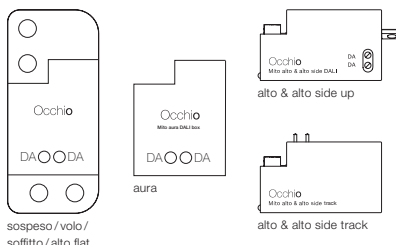

Mito DALI box (control via DALI)

sospeso / volo / soffitto / alto flat

aura

alto & alto side up

alto & alto side track

sospeso / aura / volo:

- color tune adjustable*
- adjust continuously dimming
- up + downlight separate controllable (two DALI addresses needed)
- no »touchless control«, no fading

soffitto / alto / alto side:

- color tune adjustable*
- continuously dimming

* DALI controller DALI Device type 8 (DT8) for controlling of the color tune necessary further signs on www.occhio.com/dali