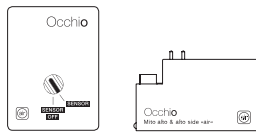

PRESET (sospeso / aura / volo)
adjustable color temperature (4 steps)
adjustable up / downlight ratio (5 steps)
trailing-edge phase cut dimming possible

PRESET (sfera)
color temperature adjustable (4 stages)
light intensity adjustable (5 stages)

COLOR
adjustable color temperature (4 steps)
trailing-edge phase cut dimming possible

Mito »air« box

sospeso / aura / sfera / volo

alto & alto side

Occhio air (Bluetooth control using Occhio air app) or air controller (optional) control of individual luminaires, groups and scenes