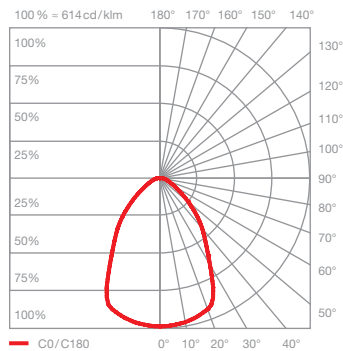

incl. power supply unit

dimensions in mm

technical data Mito soffitto 40 up lusso

properties	material	aluminium, steel, painted, anodised, PVD-coated, plastic, optical silicone, polyurethane, ascot leather
	weight	3.7 kg
surface	head	black phantom, phantom, rose gold, matt gold, matt white
	cover	nero, grigio, marrone, bianco
Occhio »color tune« LED	average life time	> 50.000 hrs
	energy efficiency class (luminous efficiency)	G (43 lm / W)
	power	LED 40 W (incl. Occhio power supply unit approx. 46 W, standby < 0.5 W)
	color rendering index	high color; CRI Ra 95
	color temperature (color consistency)	2700–4000 K (2-step) 2200–3500 K (2-step 2200 K, 3-step 3500 K)
electricity	dimming	via trailing-edge phasecut dimmer, Occhio air (optional) or DALI*
	connection	230 V AC
	power factor power supply (cos φ1)	0.9
	flicker / stroboscopic effect	1 (PstLM) / 0.9 (SVM)
	permitted operating conditions	max. 30°C for indoor use only

inserts: narrow

luminous flux : high color 40 W 1440 lm

UGR (4H8H) > 19*

ceiling (wide)

wide-radiation light, beam angle approx. 80°

inserts : wide

luminous flux : high color 40 W 1700 lm

UGR (4H8H) > 19*

wall to wall (wide)

wide-radiation light, beam angle approx. 80°

inserts : wide

luminous flux : high color 40 W 1700 lm

*The standardized indication of glare values (UGR value - 4H8H) is not quite significant for annular luminaires. In most real applications the result of an individual calculation is a UGR value <19. Therefore, we recommend to carry out a calculation which can be prepared by our lighting design team (project-support@occhio.de).