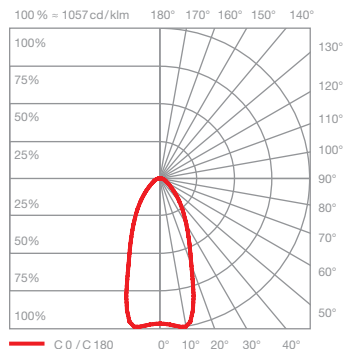

Mito soffitto 40 up lusso lighting effects

ceiling (narrow)

concentrated light, beam angle approx. 50°

inserts: narrow

luminous flux : high color 40 W 1440 lm

UGR (4H8H) > 19*