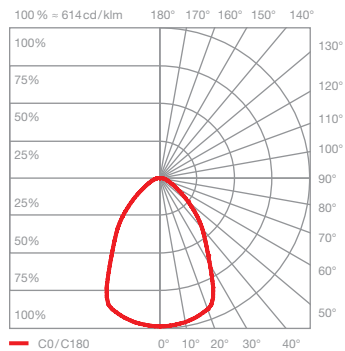

incl. power supply unit

dimensions in mm

technical data Mito soffitto 20 up lusso

properties	material	aluminium, steel, painted, anodised, PVD-coated, plastic, optical silicone, polyurethane, ascot leather
	weight	0.8 kg
surface	head	black phantom, phantom, rose gold, matt gold, matt white
	cover	nero, grigio, marrone, bianco
Occhio »color tune« LED	average life time	> 50.000 hrs
	energy efficiency class (luminous efficiency)	G (42 lm / W)
	power	LED 20 W (incl. Occhio power supply unit approx. 23 W, standby < 0.5 W)
	color rendering index	high color; CRI Ra 95
	color temperature (color consistency)	2700–4000 K (2-step) 2200–3500 K (2-step 2200 K, 3-step 3500 K)
electricity	dimming	via trailing-edge phasecut dimmer or Occhio air (optional)*
	connection	230 V AC
	power factor power supply (cos φ1)	0.9
	flicker / stroboscopic effect	1 (PstLM) / 0.9 (SVM)
	permitted operating conditions	max. 30°C for indoor use only

* For a list of compatible dimmers, see www.occhio.com/dim_en, trailing-edge phasecut dimmer and Occhio air not combinable

Mito soffitto 20 up lusso lighting effects

ceiling (narrow)

concentrated light, beam angle approx. 50°

inserts: narrow

luminous flux : high color 20 W 720 lm

UGR (4H8H) > 19*

ceiling (wide)

wide-radiation light, beam angle approx. 80°

inserts : wide

luminous flux : high color 20 W 850 lm

UGR (4H8H) > 19*

wall to wall (wide)

wide-radiation light, beam angle approx. 80°

inserts : wide

luminous flux : high color 20 W 850 lm

*The standardized indication of glare values (UGR value - 4H8H) is not quite significant for annular luminaires. In most real applications the result of an individual calculation is a UGR value <19. Therefore, we recommend to carry out a calculation which can be prepared by our lighting design team (project-support@occhio.de).