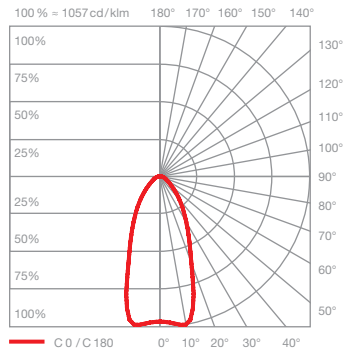

Mito soffitto 20 up lusso lighting effects

ceiling (narrow)

concentrated light, beam angle approx. 50°

inserts: narrow

luminous flux : high color 20 W 720 lm

UGR (4H8H) > 19*