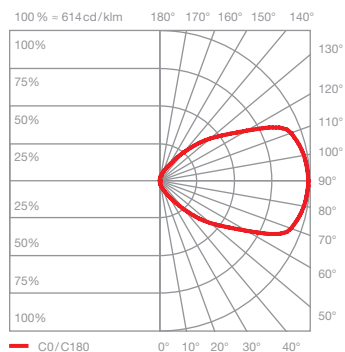

incl. power supply unit

dimensions in mm

technical data Mito soffitto 20 up lusso

properties	material	aluminium, steel, painted, anodised, PVD-coated, plastic, optical silicone, polyurethane, ascot leather
	weight	0.8 kg
surface	head	black phantom, phantom, rose gold, matt gold, matt white
	cover	nero, grigio, marrone, bianco
Occhio »color tune« LED	average life time	> 50.000 hrs
	energy efficiency class (luminous efficiency)	G (42 lm / W)
	power	LED 20 W (incl. Occhio power supply unit approx. 23 W, standby < 0.5 W)
	color rendering index	high color; CRI Ra 95
	color temperature (color consistency)	2700–4000 K (2-step) 2200–3500 K (2-step 2200 K, 3-step 3500 K)
electricity	dimming	via trailing-edge phasecut dimmer or Occhio air (optional)*
	connection	230 V AC
	power factor power supply (cos φ1)	0.9
	flicker / stroboscopic effect	1 (PstLM) / 0.9 (SVM)
	permitted operating conditions	max. 30°C for indoor use only

inserts: narrow

luminous flux : high color 20 W 720 lm

UGR (4H8H) > 19*

ceiling (wide)

wide-radiation light, beam angle approx. 80°

inserts : wide

luminous flux : high color 20 W 850 lm

UGR (4H8H) > 19*

wall to wall (wide)

wide-radiation light, beam angle approx. 80°

inserts : wide

luminous flux : high color 20 W 850 lm

*The standardized indication of glare values (UGR value - 4H8H) is not quite significant for annular luminaires. In most real applications the result of an individual calculation is a UGR value <19. Therefore, we recommend to carry out a calculation which can be prepared by our lighting design team (project-support@occhio.de).