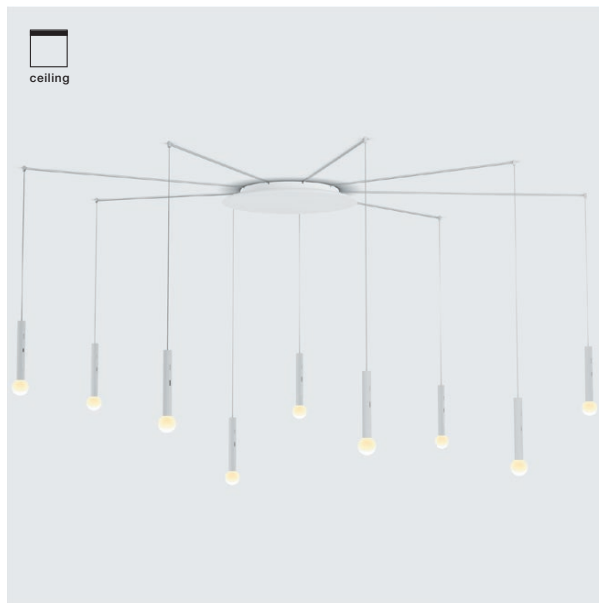

Coro moon spider 9 datasheet

LED suspended luminaire spider cloud with 9 rod-shaped heads with fireball light source and round canopy. spider cloud version for surface mounting. Coro spider configurations planned for perfect positioning above a dinner table, table height 0.75 m, room height 2.40 m–2.80 m, table length 2.20 m–2.40 m. Ensemble can be personalized by individual positions for cable redirections and set of cables.

technical data Coro moon spider 9

properties	material	aluminium, glass, PVD coated, painted, plastic
	cable length / arrangement	1250 mm (room height 2,6 m) / arrangement height adjustable by \pm 200 mm
	weight	7.5 kg
surface	head	gold, matt gold, rose gold polished, matt silver, matt white, matt black, phantom polished, black phantom polished, dark chrome polished
	pads / cover	matt white, matt black
	cable	white, black
	canopy	matt white, matt black
Occhio »color tune« LED	average life time	> 50.000 hrs
	energy efficiency class	This product contains a light source of energy efficiency class F (2200–3500K) or E (2700–4000K)
	power	LED 9 \times 6 W (incl. Occhio power supply unit approx. 73 W, standby < 0.5 W)
	color rendering index	CRI Ra 92
	color temperature (color consistency)	color tune: 2200–3500 K (2-step) 2700–4000 K (2-step)
electricity	dimming	via »touchless control« and Occhio air
	connection	230 V AC
	permitted operating conditions	ambient temperature 10–30°C, for indoor use only

Coro moon spider 9 lighting effects

moon
direct, glare-free light,
beam angle approx. 30°

optics: Occhio fireball

power: high color 9 x 6 W

luminous flux: 2200–3500 K 9 x 340–440 lm
2700–4000 K 9 x 390–470 lm