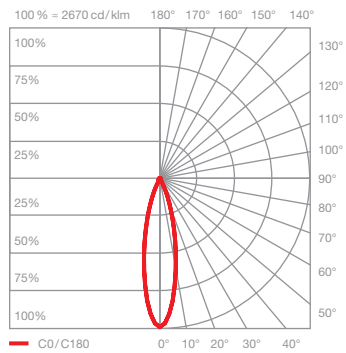

Coro moon spider 9 datasheet

LED suspended luminaire spider cloud with 9 rod-shaped heads with fireball light source and round canopy. spider cloud version for surface mounting. Coro spider configurations planned for perfect positioning above a dinner table, table height 0.75 m, room height 2.40 m–2.80 m, table length 2.20 m–2.40 m. Ensemble can be personalized by individual positions for cable redirections and set of cables.

technical data Coro moon spider 9

properties	material	aluminium, glass, PVD coated, painted, plastic
	cable length / arrangement	1250 mm (room height 2,6 m) / arrangement height adjustable by \pm 200 mm
	weight	7.5 kg
surface	head	gold, matt gold, rose gold polished, matt silver, matt white, matt black, phantom polished, black phantom polished, dark chrome polished
	pads / cover	matt white, matt black
	cable	white, black
	canopy	matt white, matt black
Occhio »color tune« LED	average life time	> 50.000 hrs
	energy efficiency class	This product contains a light source of energy efficiency class F (2200–3500K) or E (2700–4000K)
	power	LED 9 \times 6 W (incl. Occhio power supply unit approx. 73 W, standby < 0.5 W)
	color rendering index	CRI Ra 92
	color temperature (color consistency)	color tune: 2200–3500 K (2-step) 2700–4000 K (2-step)
electricity	dimming	via »touchless control« and Occhio air
	connection	230 V AC
	permitted operating conditions	ambient temperature 10–30°C, for indoor use only

Coro moon spider 9 lighting effects

moon
direct, glare-free light,
beam angle approx. 30°

optics: Occhio fireball

power: high color 9 x 6 W

luminous flux: 2200–3500 K 9 x 340–440 lm
2700–4000 K 9 x 390–470 lm