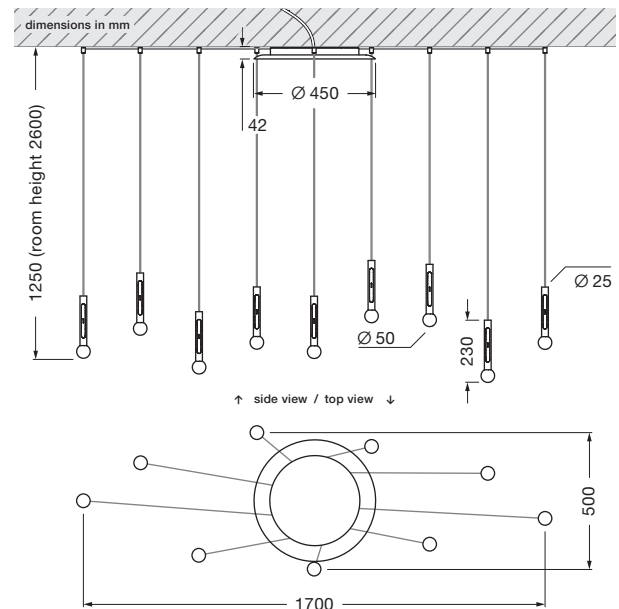

Coro moon spider 9 datasheet

LED suspended luminaire spider cloud with 9 rod-shaped heads with fireball light source and round canopy. spider cloud version for surface mounting. Coro spider configurations planned for perfect positioning above a dinner table, table height 0.75 m, room height 2.40 m–2.80 m, table length 2.20 m–2.40 m. Ensemble can be personalized by individual positions for cable redirections and set of cables.

technical data Coro moon spider 9

properties	material	aluminium, glass, PVD coated, painted, plastic
	cable length / arrangement	1250 mm (room height 2,6 m) / arrangement height adjustable by \pm 200 mm
	weight	7.5 kg
surface	head	gold, matt gold, rose gold polished, matt silver, matt white, matt black, phantom polished, black phantom polished, dark chrome polished
	pads / cover	matt white, matt black
	cable	white, black
	canopy	matt white, matt black
Occhio »color tune« LED	average life time	> 50.000 hrs
	energy efficiency class	This product contains a light source of energy efficiency class F (2200–3500K) or E (2700–4000K)
	power	LED 9 \times 6 W (incl. Occhio power supply unit approx. 73 W, standby < 0.5 W)
	color rendering index	CRI Ra 92
	color temperature (color consistency)	color tune: 2200–3500 K (2-step) 2700–4000 K (2-step)
electricity	dimming	via »touchless control« and Occhio air
	connection	230 V AC
	permitted operating conditions	ambient temperature 10–30°C, for indoor use only

Coro moon spider 9 lighting effects

moon
direct, glare-free light,
beam angle approx. 30°

optics: Occhio fireball

power: high color 9 x 6 W

luminous flux: 2200–3500 K 9 x 340–440 lm
2700–4000 K 9 x 390–470 lm