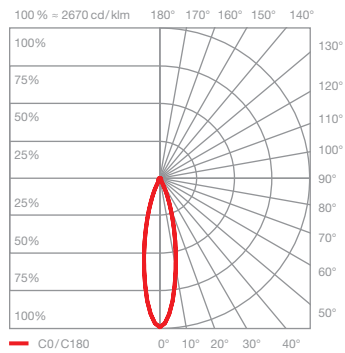

Coro moon spider 6 datasheet

LED suspended luminaire spider cloud with 6 rod-shaped heads with fireball light source and round canopy. spider cloud version for surface mounting. Coro spider configurations planned for perfect positioning above a dinner table, table height 0.75 m, room height 2.40 m–2.80 m, table length 1.8 m–2.0 m. Ensemble can be personalized by individual positions for cable redirections and set of cables.

technical data Coro moon spider 6

properties	material	aluminium, glass, PVD coated, painted, plastic
	cable length / arrangement	1250 mm (room height 2,6 m) / arrangement height adjustable by \updownarrow 200 mm
	weight	6.1 kg
surface	head	gold, matt gold, rose gold polished, matt silver, matt white, matt black, phantom polished, black phantom polished, dark chrome polished
	pads / cover	matt white, matt black
	cable	white, black
	canopy	matt white, matt black
Occhio »color tune« LED	average life time	> 50.000 hrs
	energy efficiency class	This product contains a light source of energy efficiency class F (2200–3500K) or E (2700–4000K)
	power	LED 6 x 6 W (incl. Occhio power supply unit approx. 49 W, standby < 0.5 W)
	color rendering index	CRI Ra 92
	color temperature (color consistency)	color tune: 2200–3500 K (2-step) 2700–4000 K (2-step)
electricity	dimming	via »touchless control« and Occhio air
	connection	230 V AC
	permitted operating conditions	ambient temperature 10–30°C, for indoor use only

Coro moon spider 6 lighting effects

moon

direct, glare-free light,
beam angle approx. 30°

optics: Occhio fireball

power: high color 6 x 6 W

luminous flux: 2200–3500 K 6 x 340–440 lm
2700–4000 K 6 x 390–470 lm