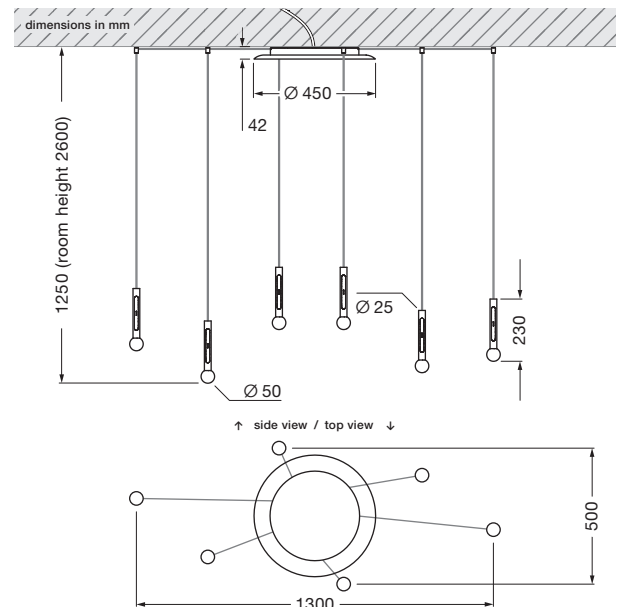

Coro moon spider 6 datasheet

LED suspended luminaire spider cloud with 6 rod-shaped heads with fireball light source and round canopy. spider cloud version for surface mounting. Coro spider configurations planned for perfect positioning above a dinner table, table height 0.75 m, room height 2.40 m–2.80 m, table length 1.8 m–2.0 m. Ensemble can be personalized by individual positions for cable redirections and set of cables.

technical data Coro moon spider 6

properties	material	aluminium, glass, PVD coated, painted, plastic
	cable length / arrangement	1250 mm (room height 2,6 m) / arrangement height adjustable by \updownarrow 200 mm
	weight	6.1 kg
surface	head	gold, matt gold, rose gold polished, matt silver, matt white, matt black, phantom polished, black phantom polished, dark chrome polished
	pads / cover	matt white, matt black
	cable	white, black
	canopy	matt white, matt black
Occhio »color tune« LED	average life time	> 50.000 hrs
	energy efficiency class	This product contains a light source of energy efficiency class F (2200–3500K) or E (2700–4000K)
	power	LED 6 x 6 W (incl. Occhio power supply unit approx. 49 W, standby < 0.5 W)
	color rendering index	CRI Ra 92
	color temperature (color consistency)	color tune: 2200–3500 K (2-step) 2700–4000 K (2-step)
electricity	dimming	via »touchless control« and Occhio air
	connection	230 V AC
	permitted operating conditions	ambient temperature 10–30°C, for indoor use only

Coro moon spider 6 lighting effects

moon

direct, glare-free light,
beam angle approx. 30°

optics: Occhio fireball

power: high color 6 x 6 W

luminous flux: 2200–3500 K 6 x 340–440 lm
2700–4000 K 6 x 390–470 lm