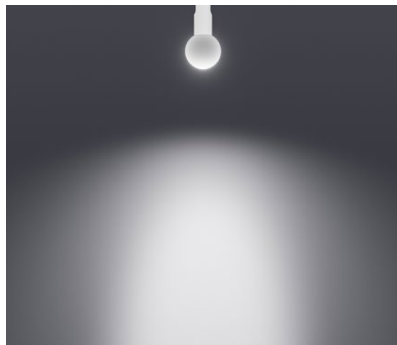

Coro moon spider 6 lighting effects

moon

direct, glare-free light,
beam angle approx. 30°

optics: Occhio fireball

power: high color 6 x 6 W

luminous flux: 2200–3500 K 6 x 340–440 lm
2700–4000 K 6 x 390–470 lm