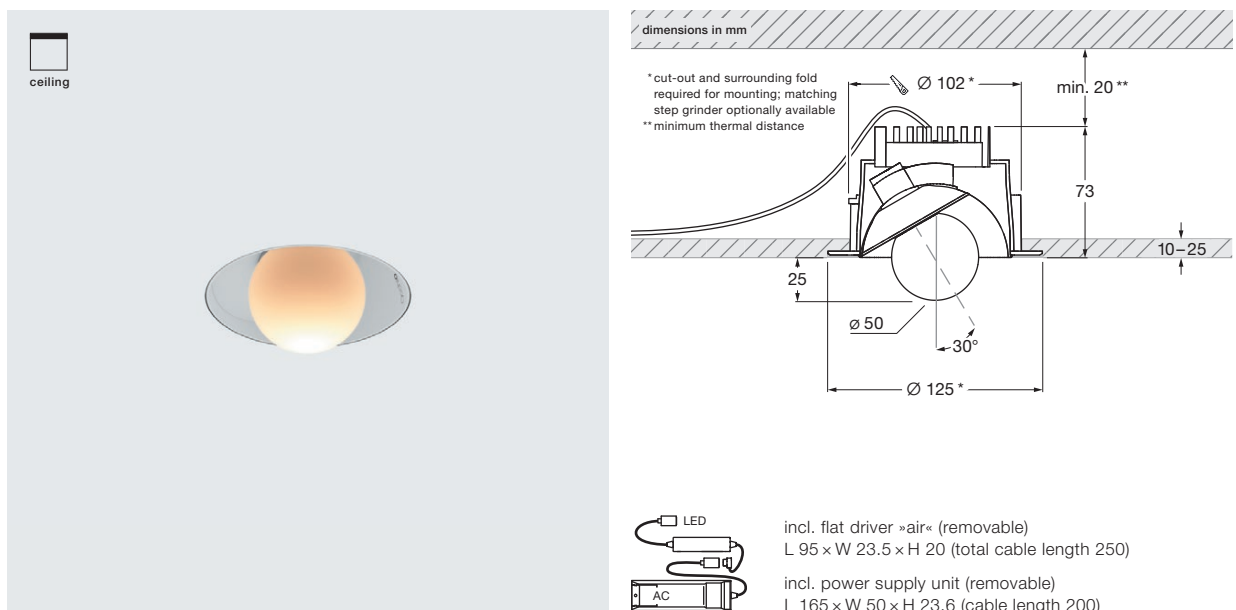

## Coro moon piano pure »air« datasheet

LED recessed spotlight with fireball light source (swivable). piano version for mounting on hollow ceilings. pure model for frameless installation. The spotlight is mounted with a separate plaster ring. Version with remote power supply unit, connection to 230VAC mains voltage. Switching, dimming and »color tune« via Occhio air. The color temperature can be adjusted continuously between 2700–4000K (optional 2200–3500K).

The innovative LED fireball technology creates a special lighting effect - direct light in forward direction and atmospheric illumination by the fireballs indirect light. The fireball as a light source can be rotated by 360° (with end-stop), swiveled by 30° and has a light cone of 30°

### technical data Coro moon piano pure »air«

properties	material	aluminium, glass, painted, plastic
	turning range	360° (with stop)
	mobility head	30°
	weight	0.9 kg
surface	tube	matt white, matt black
Occhio »color tune« LED	average life time	> 50.000 hrs
	energy efficiency class	This product contains a light source of energy efficiency class F (2200–3500K) or E (2700–4000K)
	power	LED 9W (incl. Occhio power supply unit approx. 12W, standby < 0.5W)
	color rendering index	CRI Ra 92
	color temperature (color consistency)	color tune: 2200–3500K (2-step)      2700–4000K (2-step)
electricity	dimming	via Occhio air
	connection	230VAC
	permitted operating conditions	ambient temperature 10–30°C, for indoor use only

### moon

direct, glare-free light,  
beam angle approx. 30°

optics: Occhio fireball

power: high color 9W

luminous flux: 2200–3500 K 510–660 lm  
2700–4000 K 580–710 lm