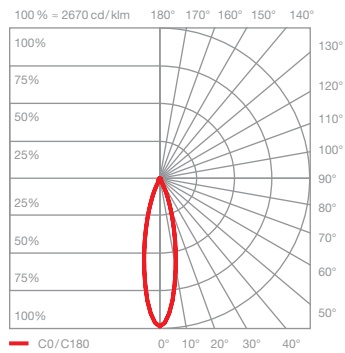

## Coro moon piano pure »air« datasheet

LED recessed spotlight with fireball light source (swivable). piano version for mounting on hollow ceilings. pure model for frameless installation. The spotlight is mounted with a separate plaster ring. Version with remote power supply unit, connection to 230VAC mains voltage. Switching, dimming and »color tune« via Occhio air. The color temperature can be adjusted continuously between 2700–4000K (optional 2200–3500K).

### technical data Coro moon piano pure »air«

properties	material	aluminium, glass, painted, plastic
	turning range	360° (with stop)
	mobility head	30°
	weight	0.9 kg
surface	tube	matt white, matt black
Occhio »color tune« LED	average life time	> 50.000 hrs
	energy efficiency class	This product contains a light source of energy efficiency class F (2200–3500K) or E (2700–4000K)
	power	LED 9W (incl. Occhio power supply unit approx. 12W, standby < 0.5W)
	color rendering index	CRI Ra 92
	color temperature (color consistency)	color tune: 2200–3500K (2-step)      2700–4000K (2-step)
electricity	dimming	via Occhio air
	connection	230VAC
	permitted operating conditions	ambient temperature 10–30°C, for indoor use only

### moon

direct, glare-free light,  
beam angle approx. 30°

optics: Occhio fireball

power: high color 9W

luminous flux: 2200–3500 K 510–660 lm  
2700–4000 K 580–710 lm